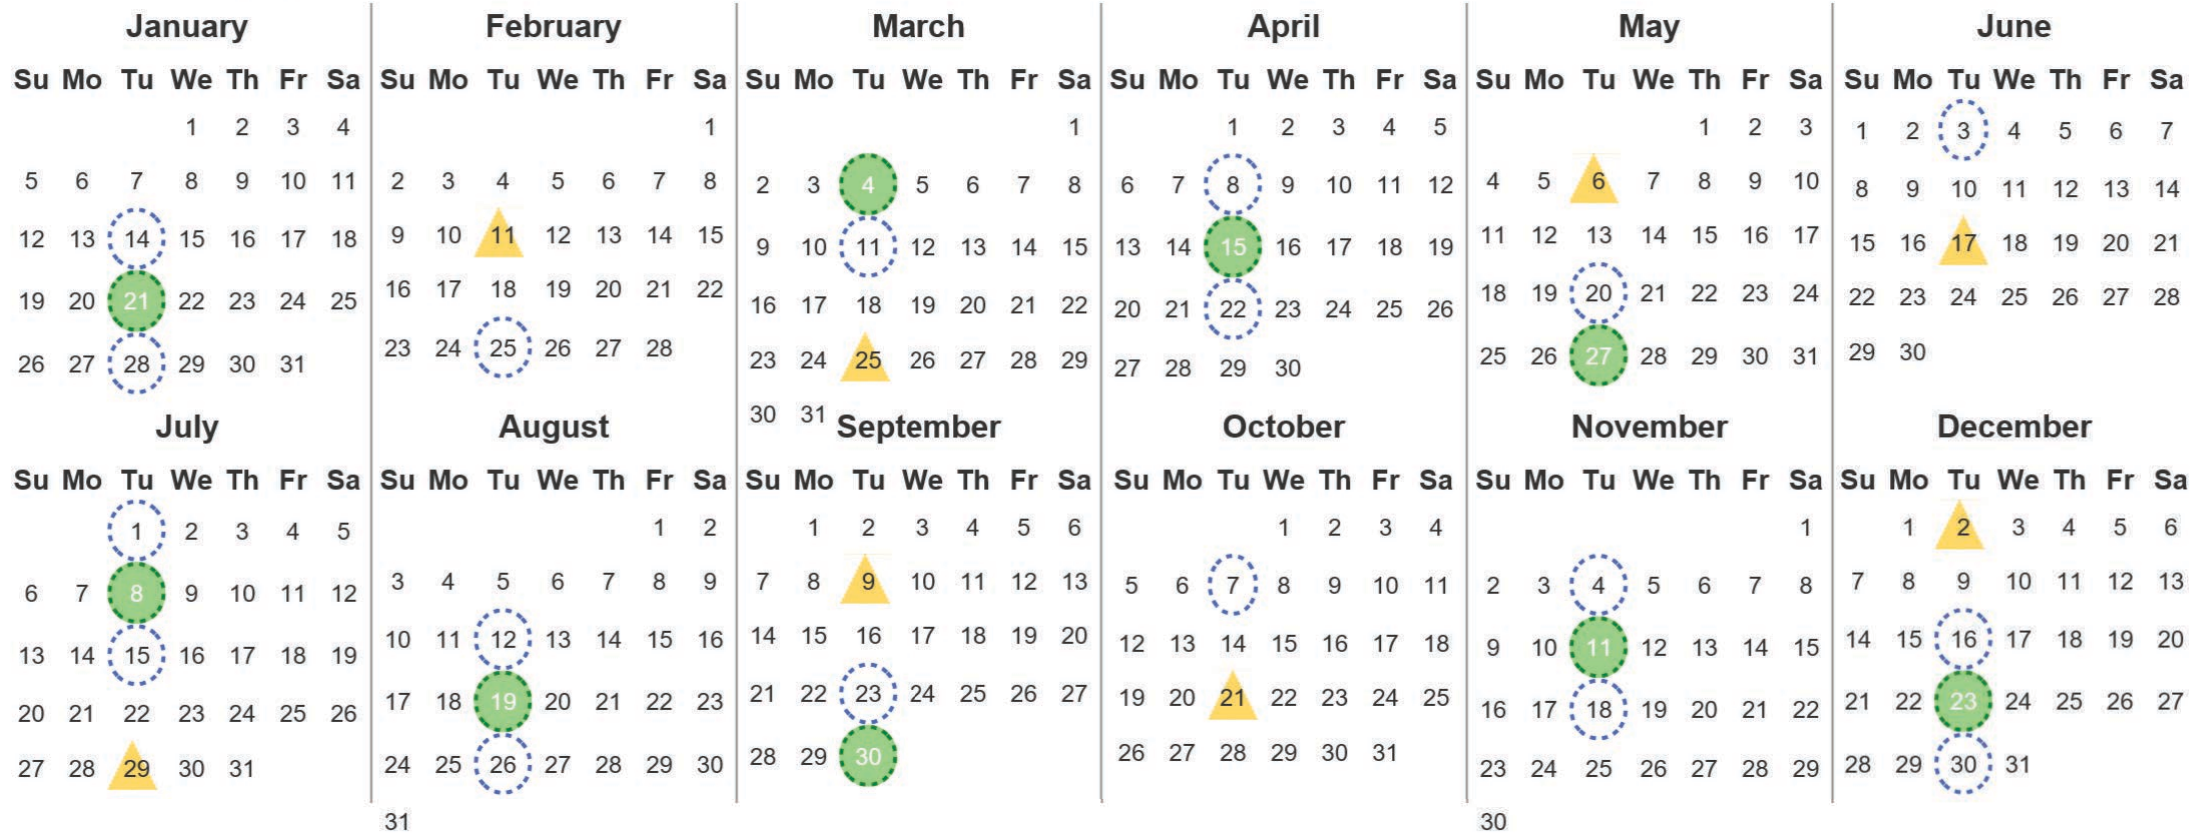

Your waste and recycling collection dates for **2025**.

Non-recyclable Bin
Only for items that cannot be recycled

Recycling Bin
Paper, card & cardboard

Please place your bins out for collection **by 7.00am** on your collection day.