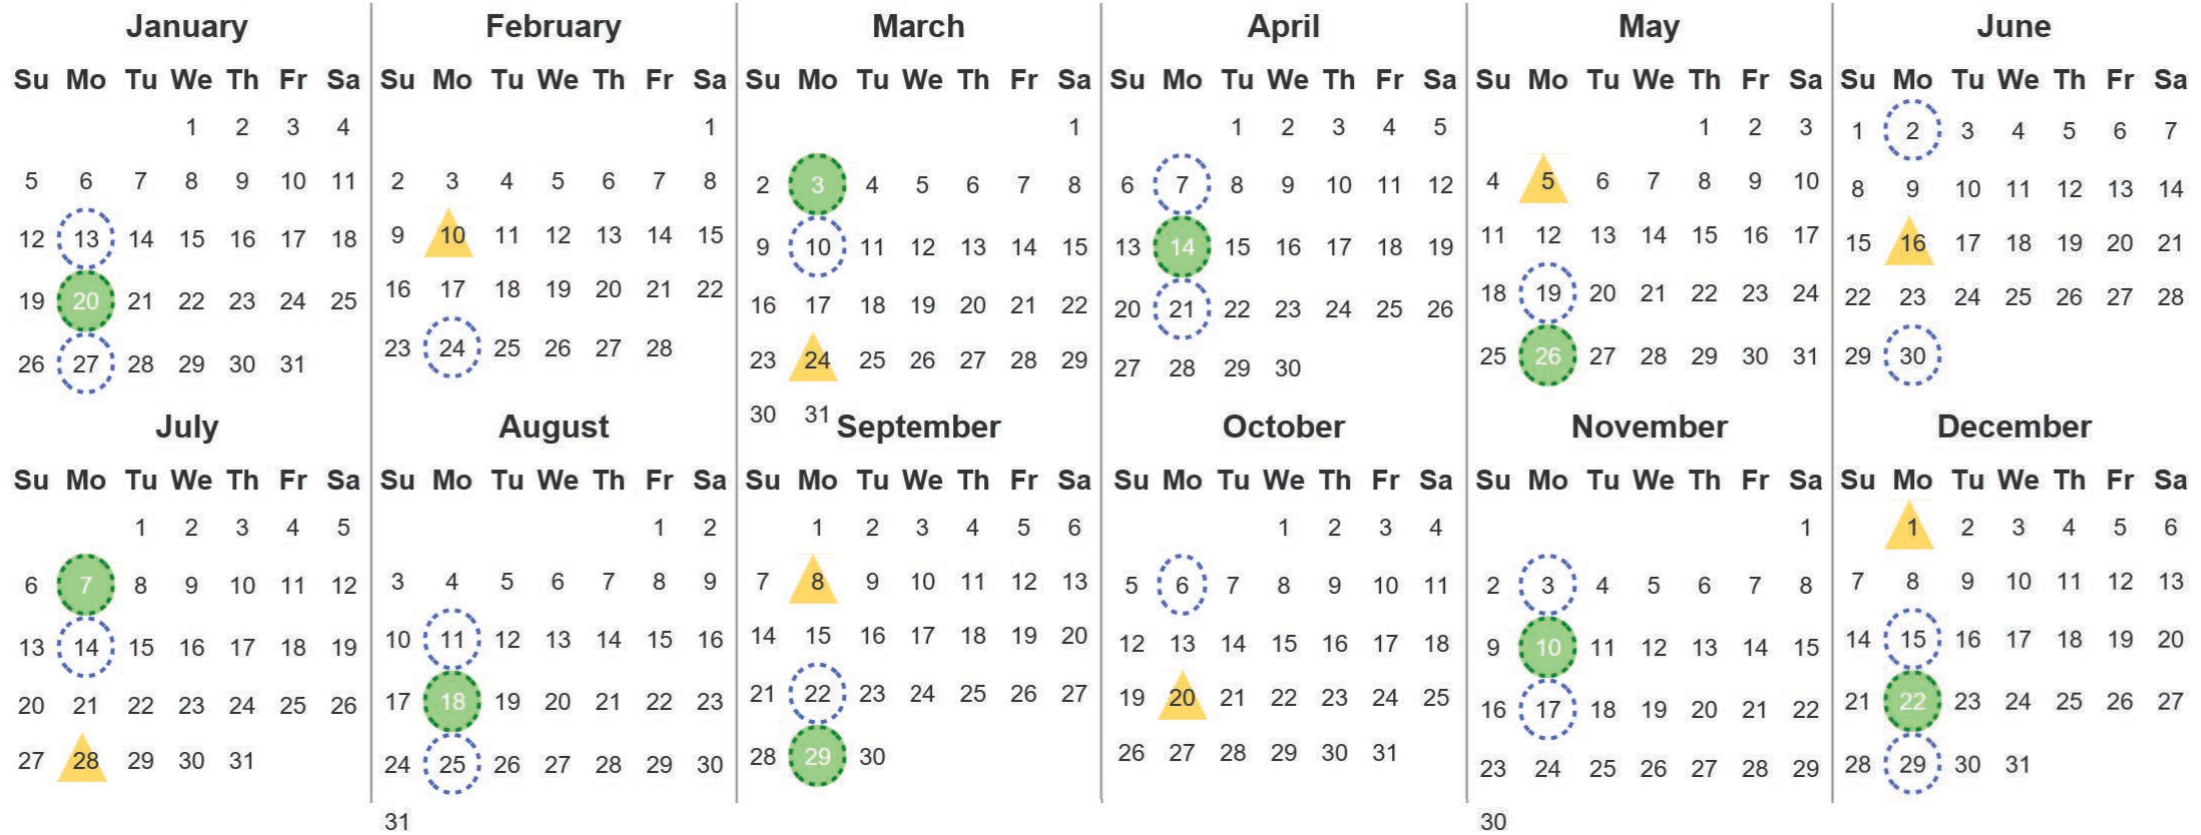

Your waste and recycling collection dates for **2025**.

**Non-recyclable Bin**  
Only for items that cannot be recycled

**Recycling Bin**  
Paper, card & cardboard

**Please place your bins out for collection by 7.00am on your collection day.**