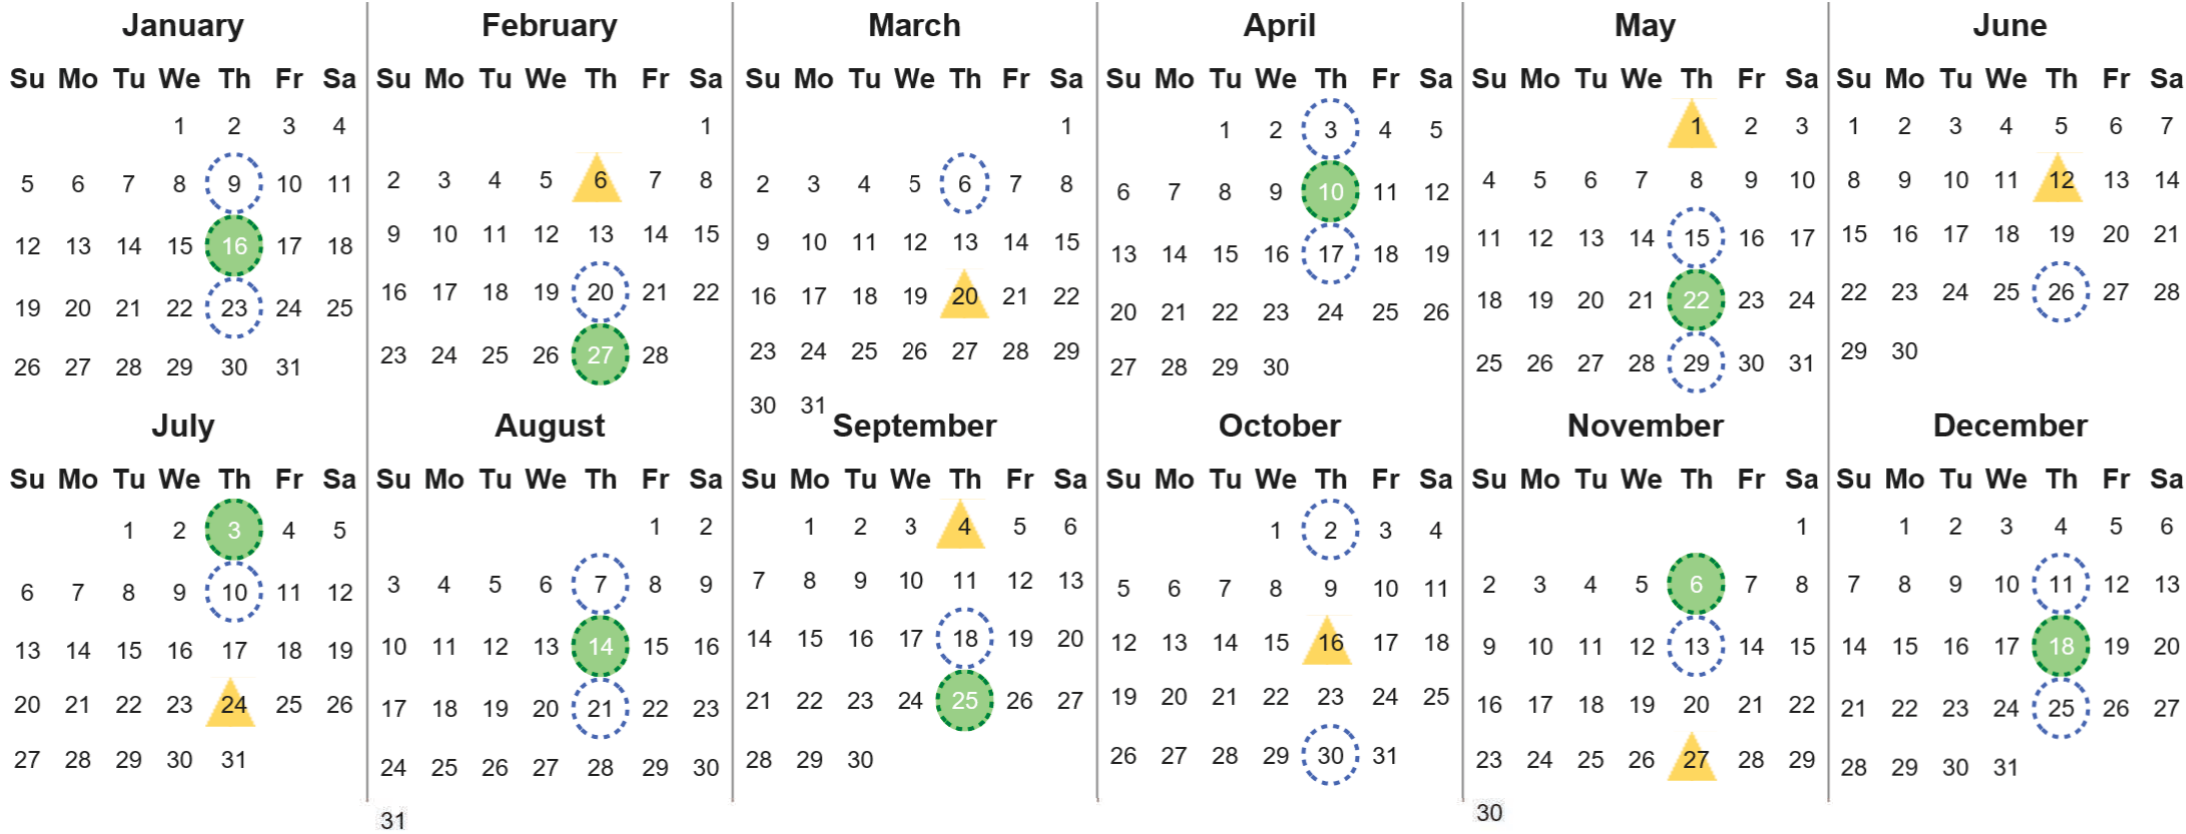

Your waste and recycling collection dates for **2025**.

Non-recyclable Bin
Only for items that cannot be recycled

Recycling Bin
Paper, card & cardboard

Please place your bins out for collection **by 7.00am** on your collection day.