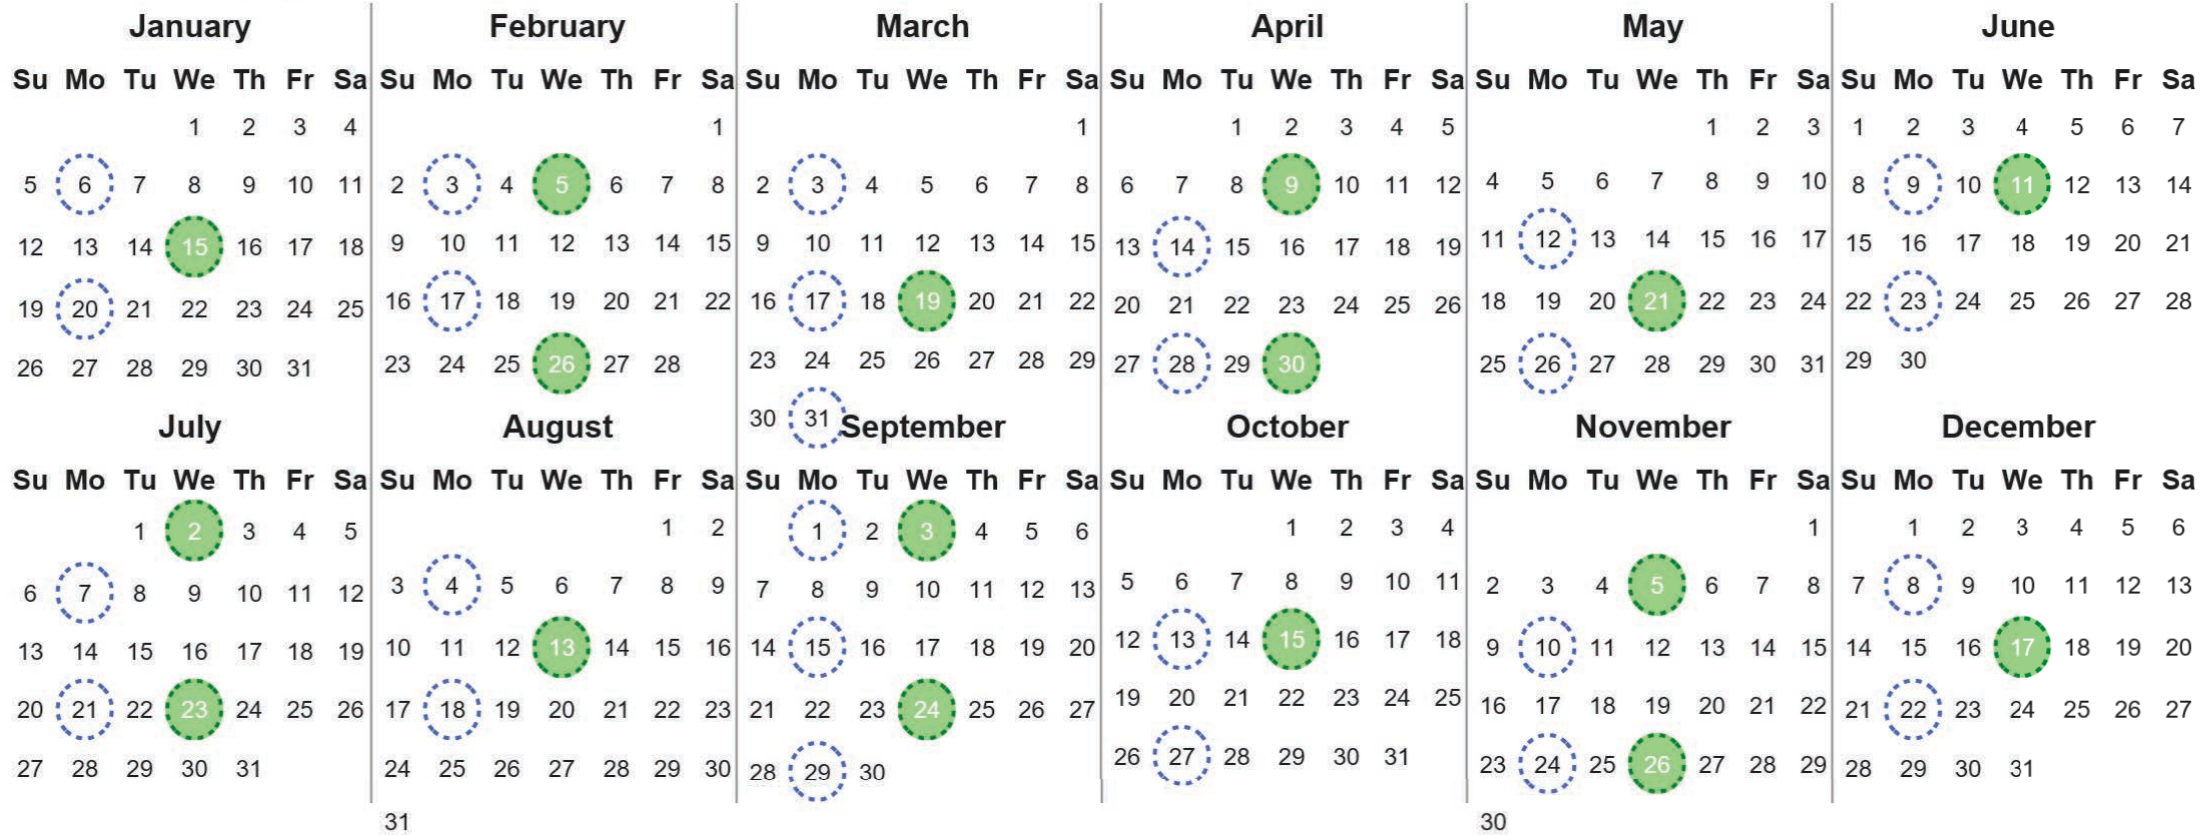

Your waste and recycling collection dates for **2025**.

**Non-recyclable Bin**  
Only for items that cannot be recycled

**Recycling Bin**  
Paper, card & cardboard

Please place your bins out for collection **by 7.00am** on your collection day.