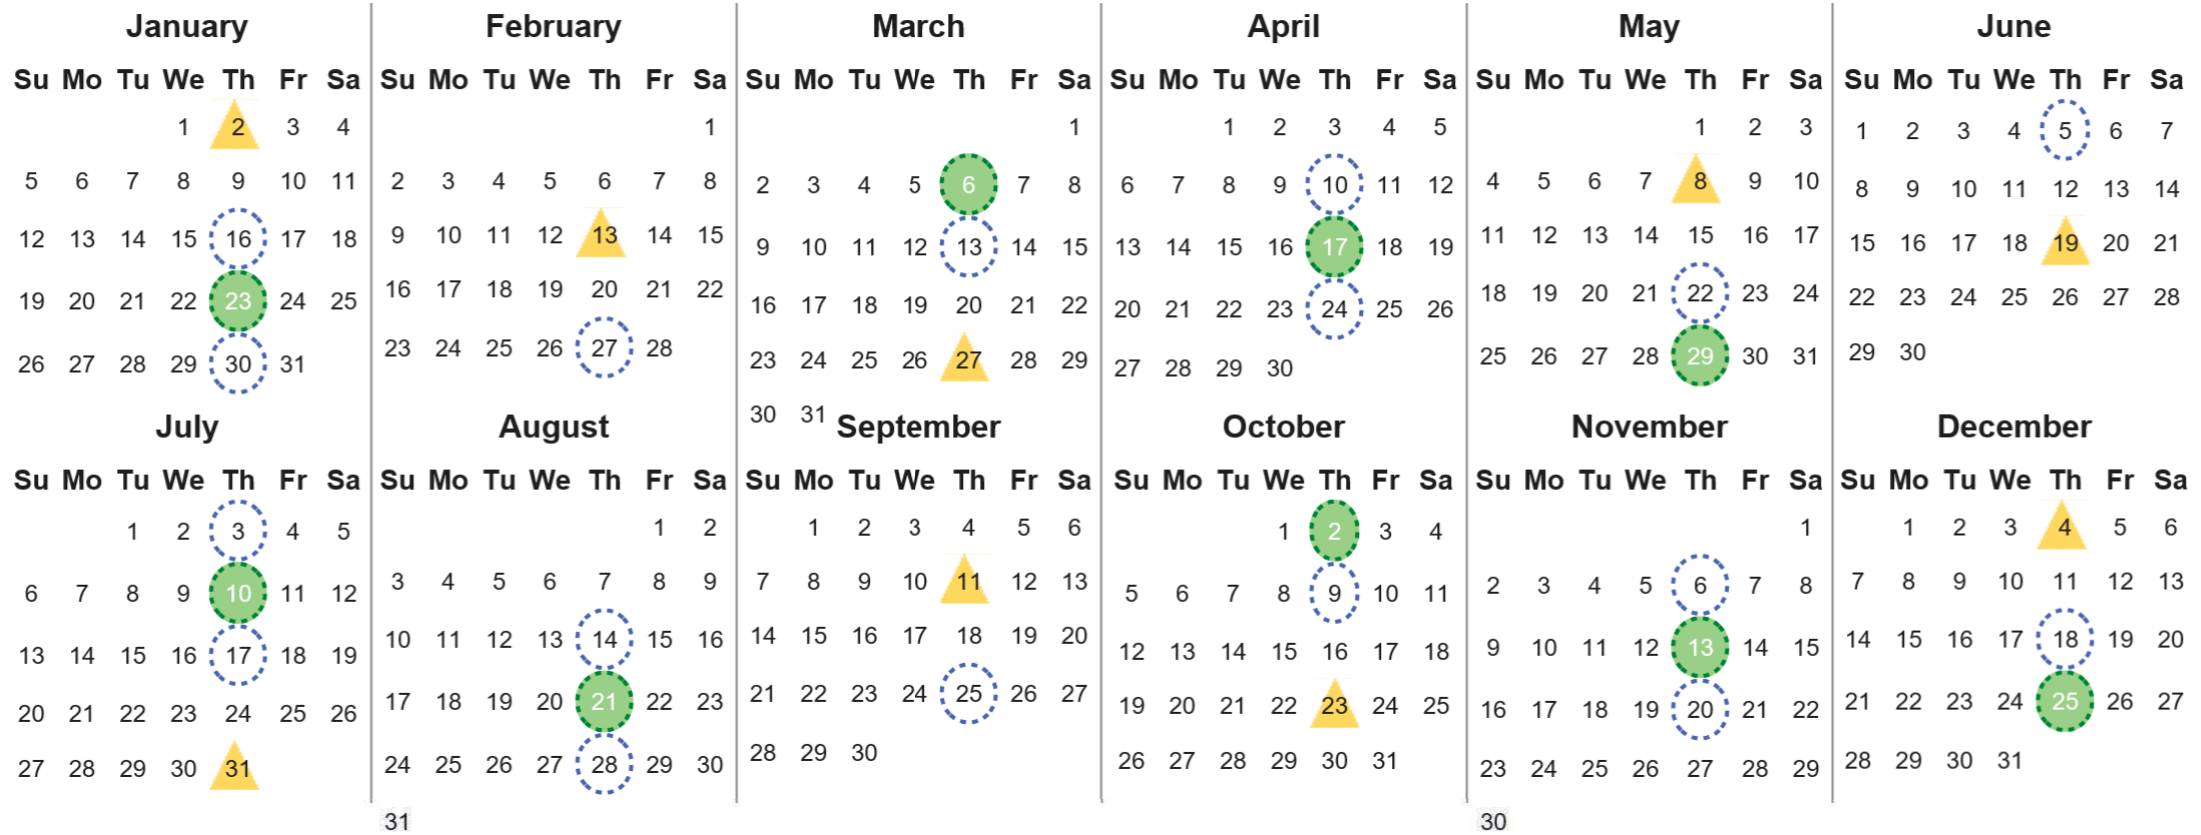

Your waste and recycling collection dates for **2025**.

Non-recyclable Bin
Only for items that cannot be recycled

Recycling Bin
Paper, card & cardboard

Please place your bins out for collection **by 7.00am** on your collection day.