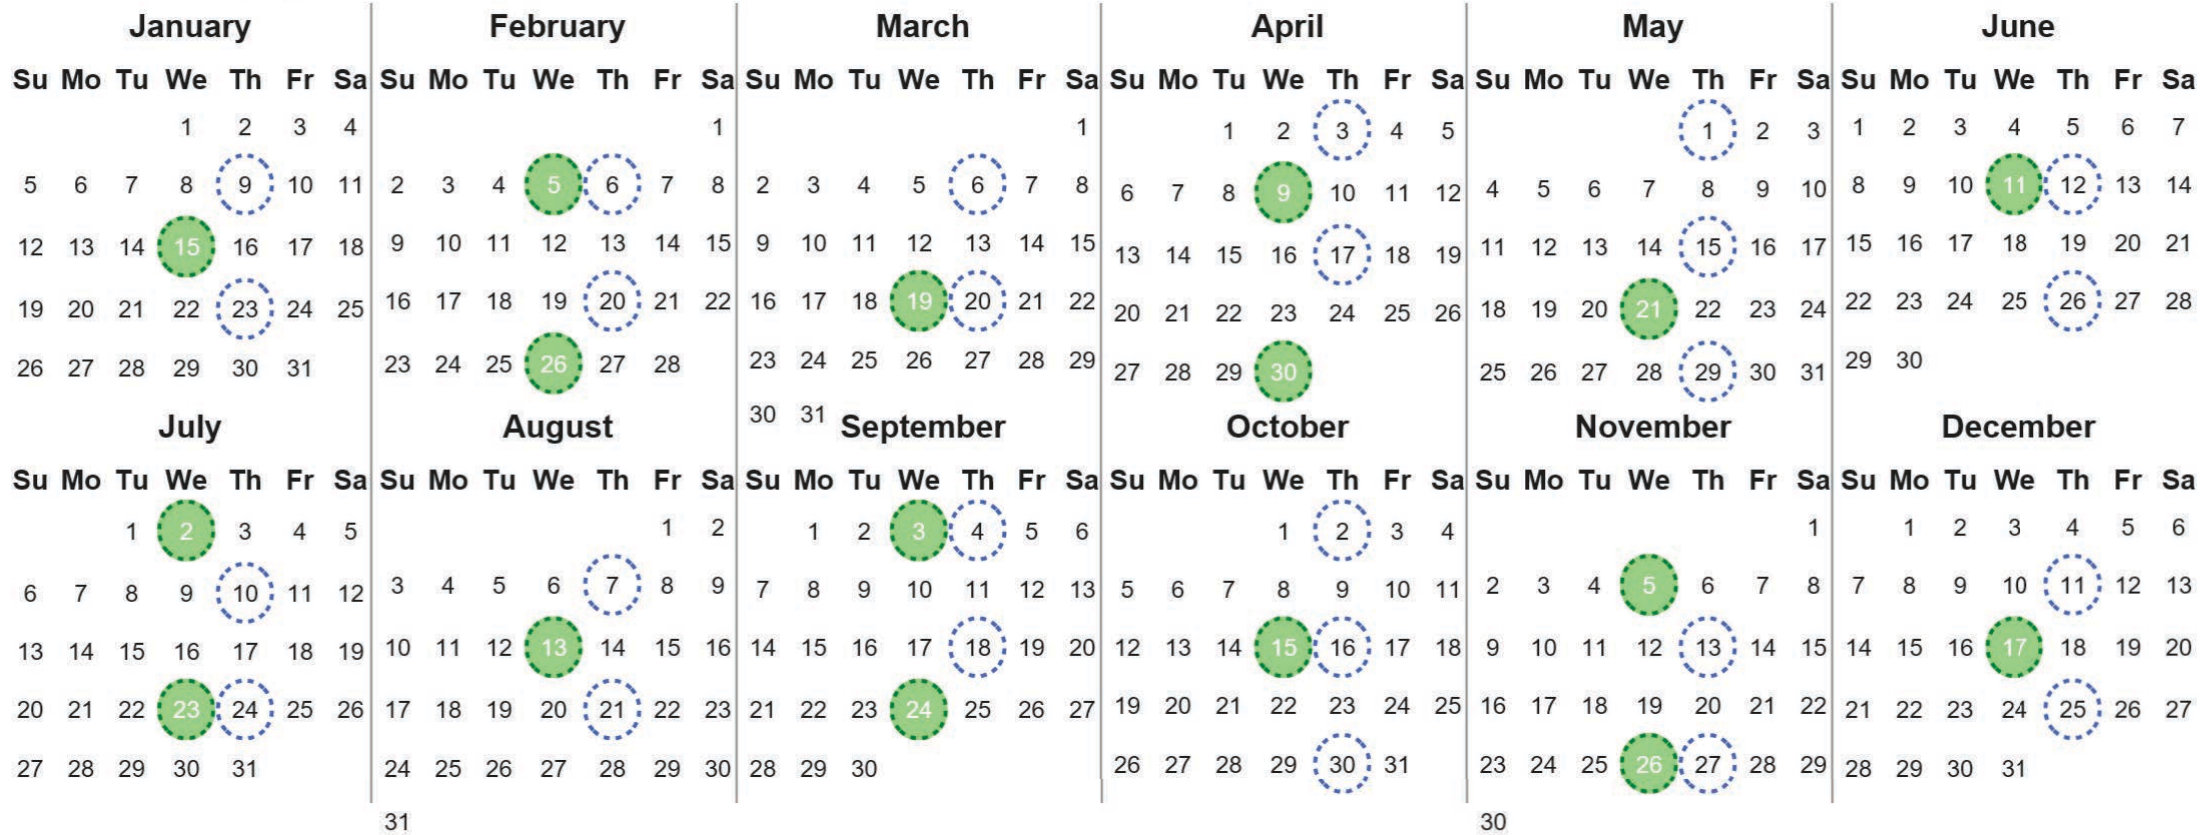

Your waste and recycling collection dates for **2025**.

Non-recyclable Bin
Only for items that cannot be recycled

Recycling Bin
Paper, card & cardboard

Please place your bins out for collection **by 7.00am** on your collection day.