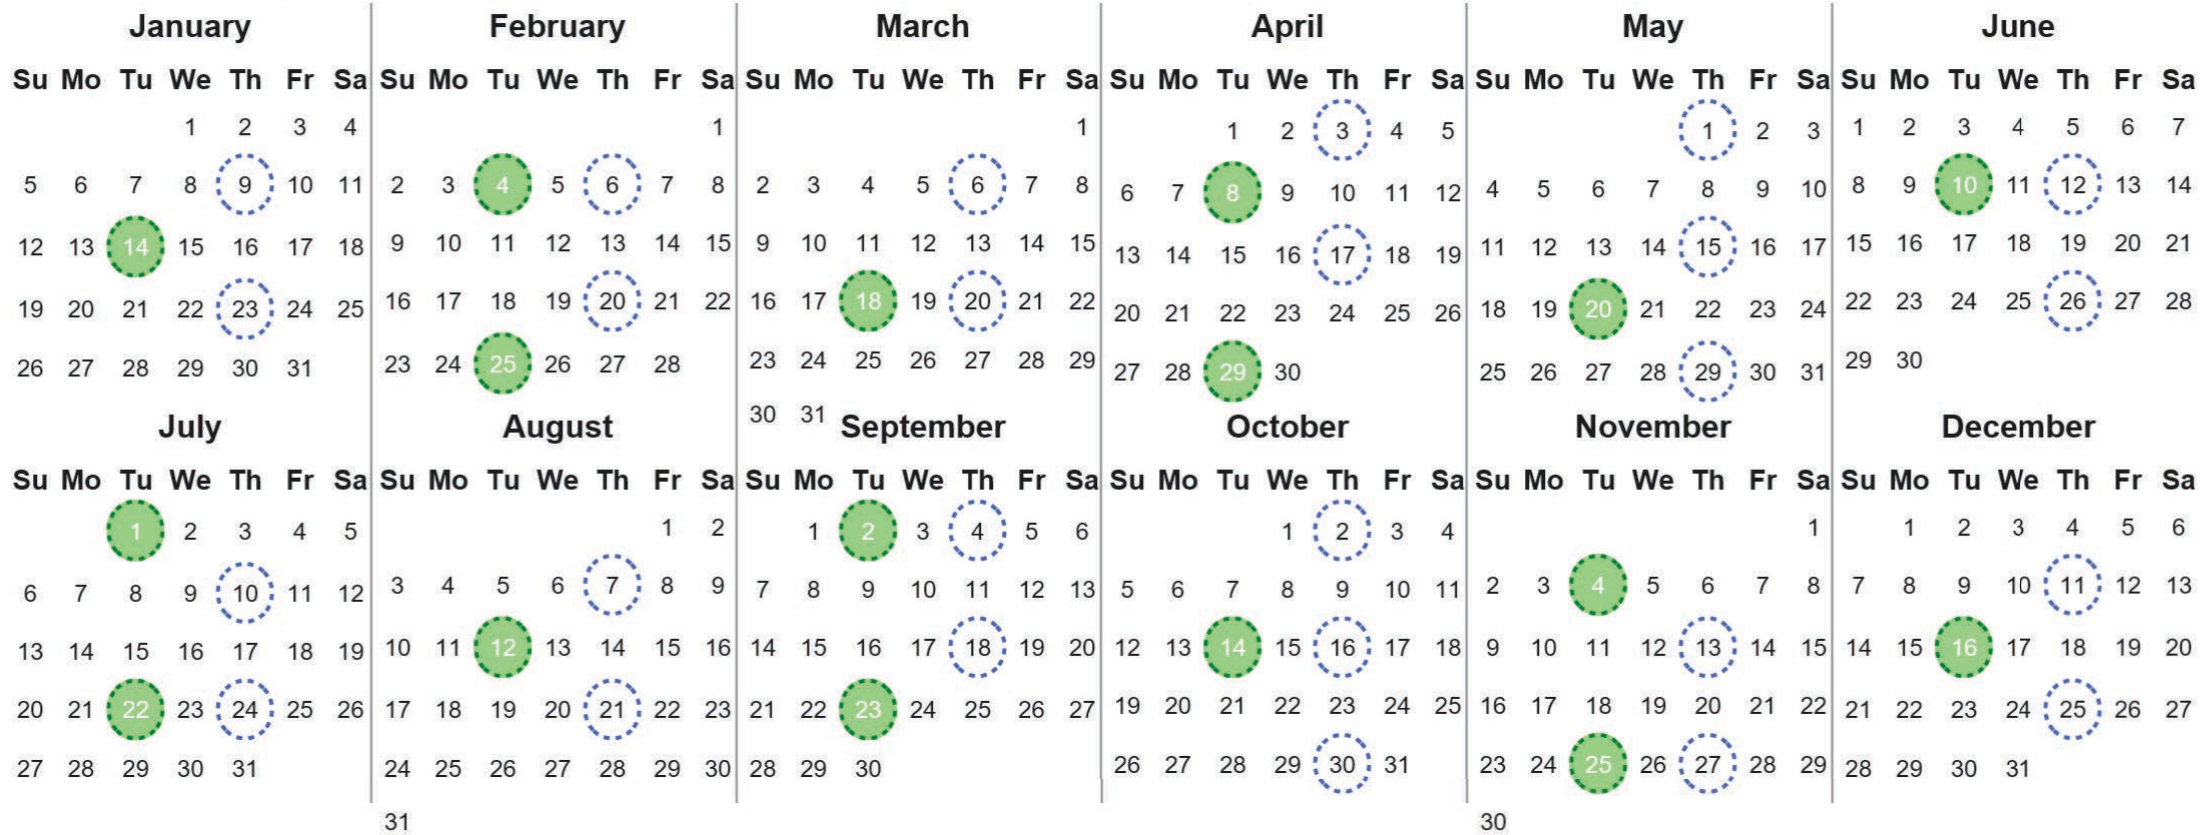

Your waste and recycling collection dates for **2025**.

**Non-recyclable Bin**  
Only for items that cannot be recycled

**Recycling Bin**  
Paper, card & cardboard

Please place your bins out for collection **by 7.00am** on your collection day.