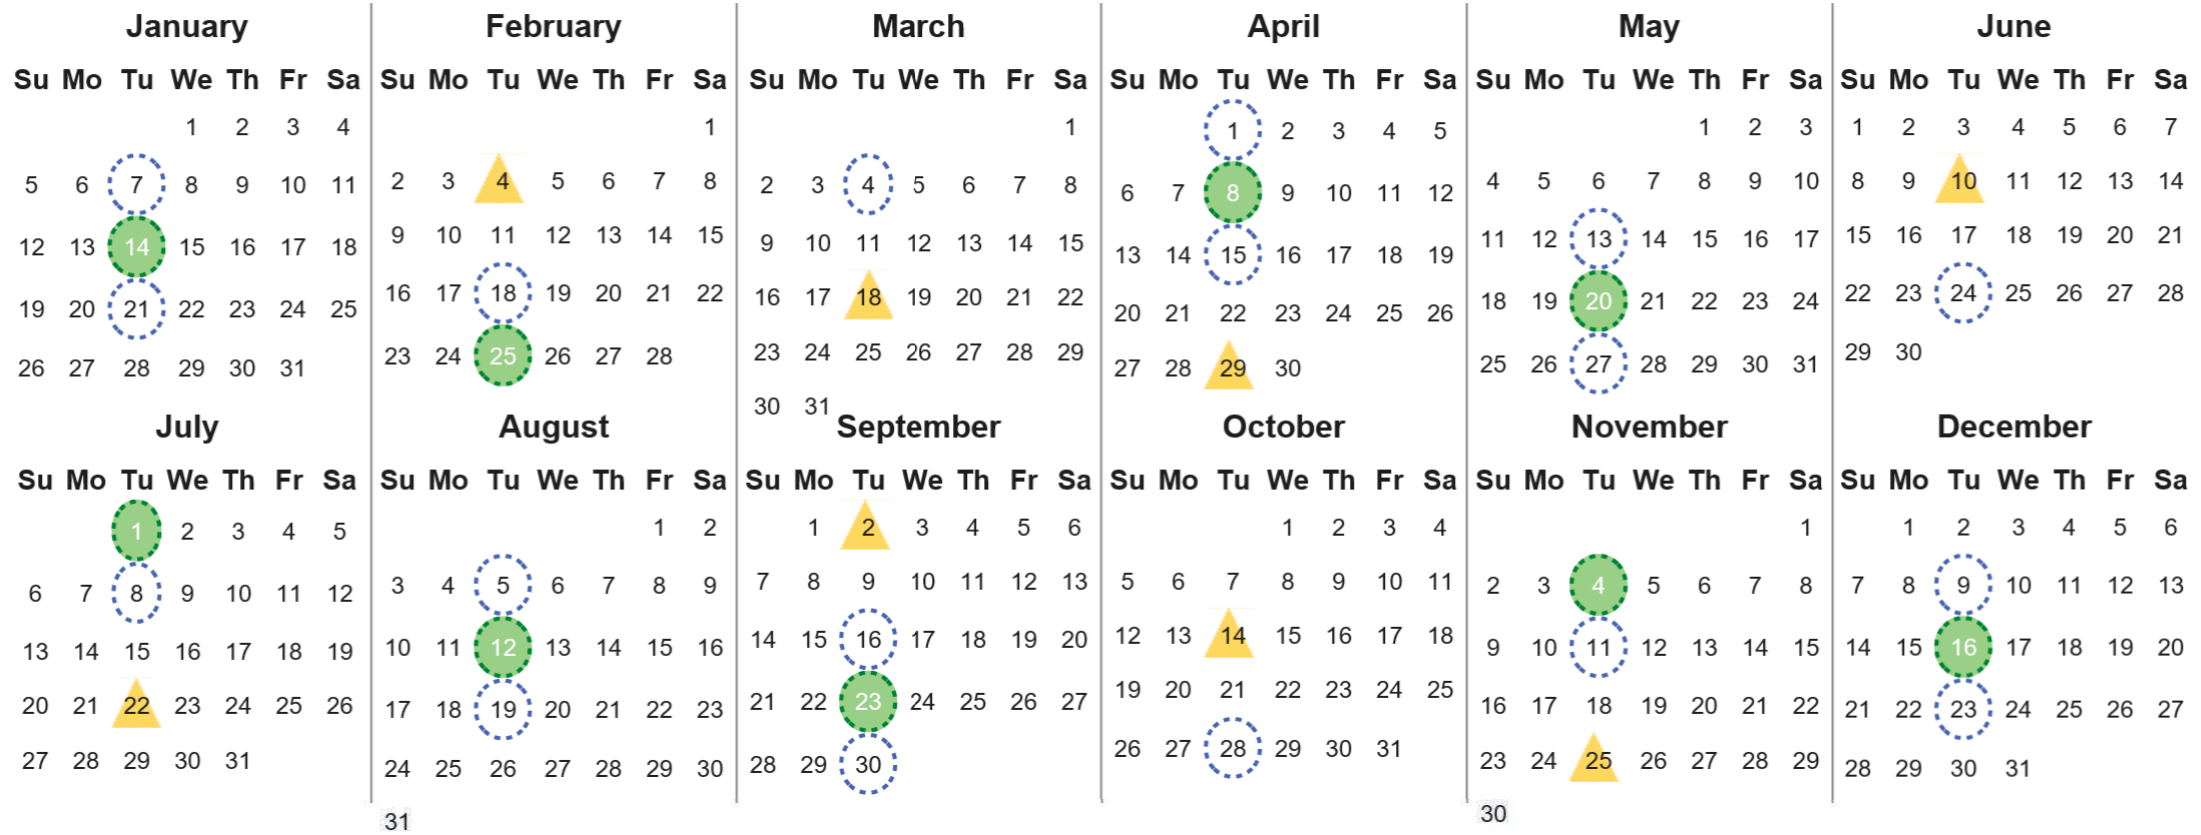

Your waste and recycling collection dates for **2025**.

	Non-recyclable Bin Only for items that cannot be recycled		Recycling Bin Paper, card & cardboard
---	---	---	---

Please place your bins out for collection **by 7.00am** on your collection day.