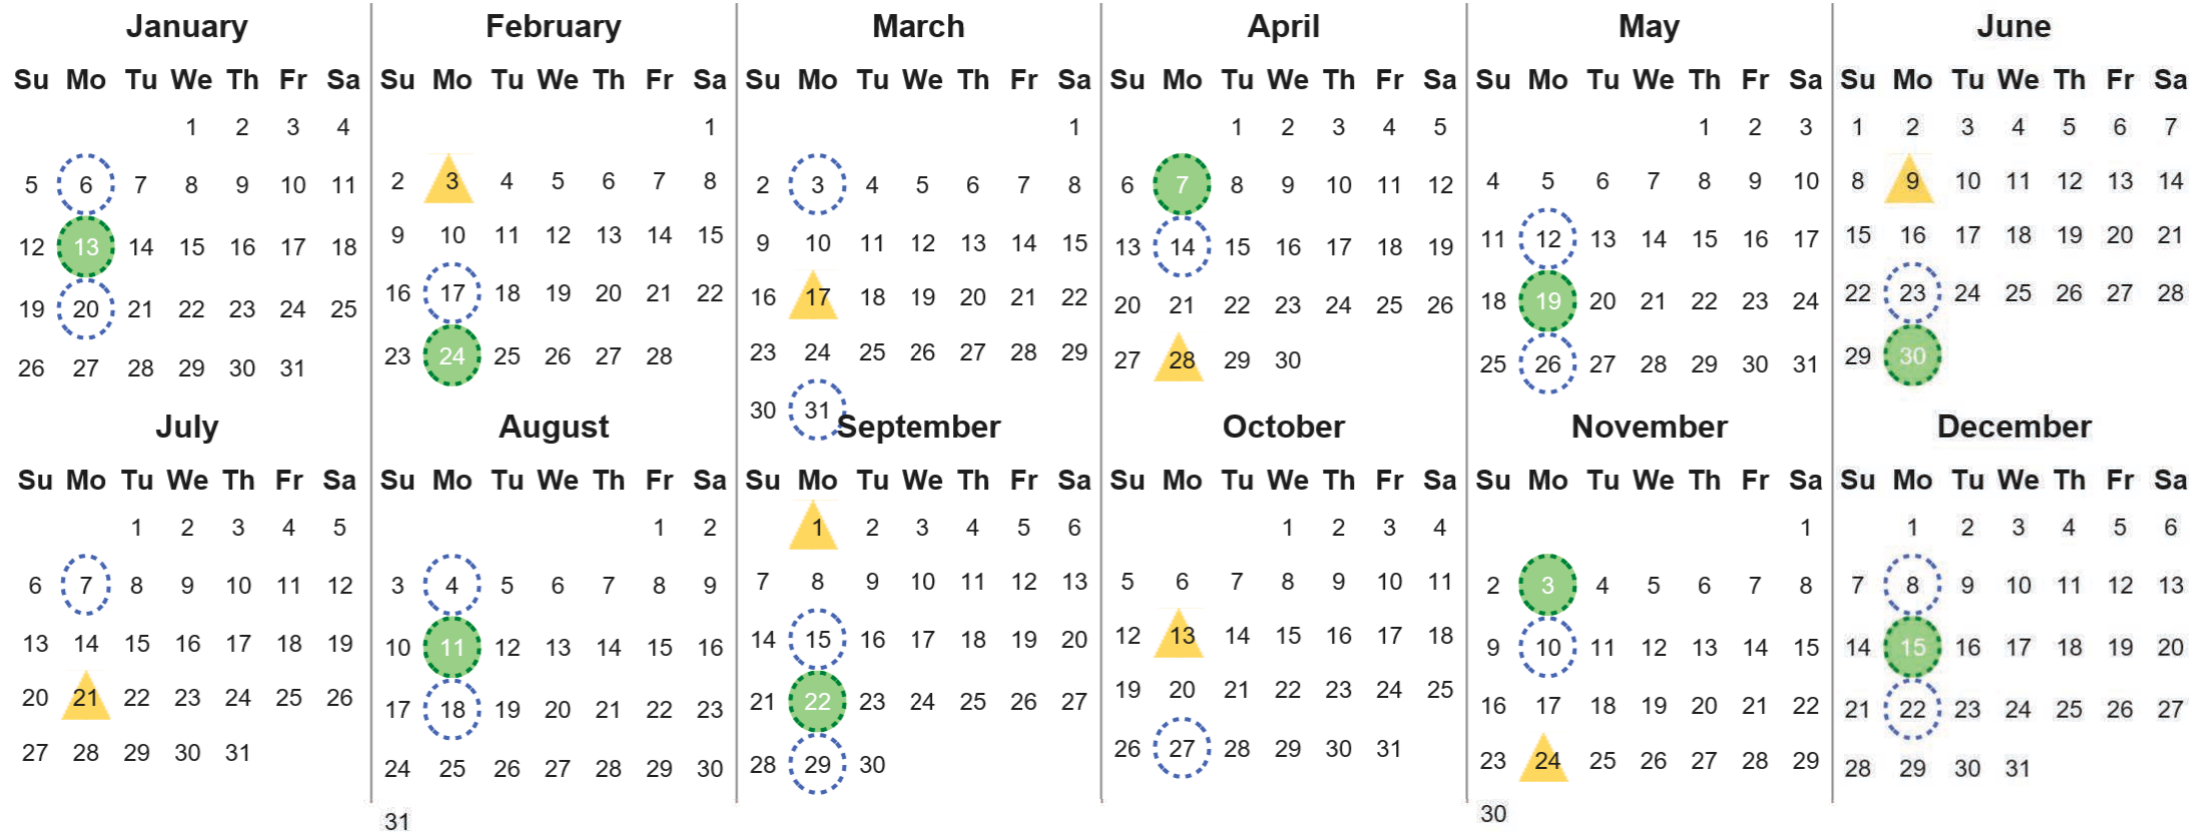

Your waste and recycling collection dates for **2025**.

Non-recyclable Bin
Only for items that cannot be recycled

Recycling Bin
Paper, card & cardboard

Please place your bins out for collection **by 7.00 am** on your collection day.