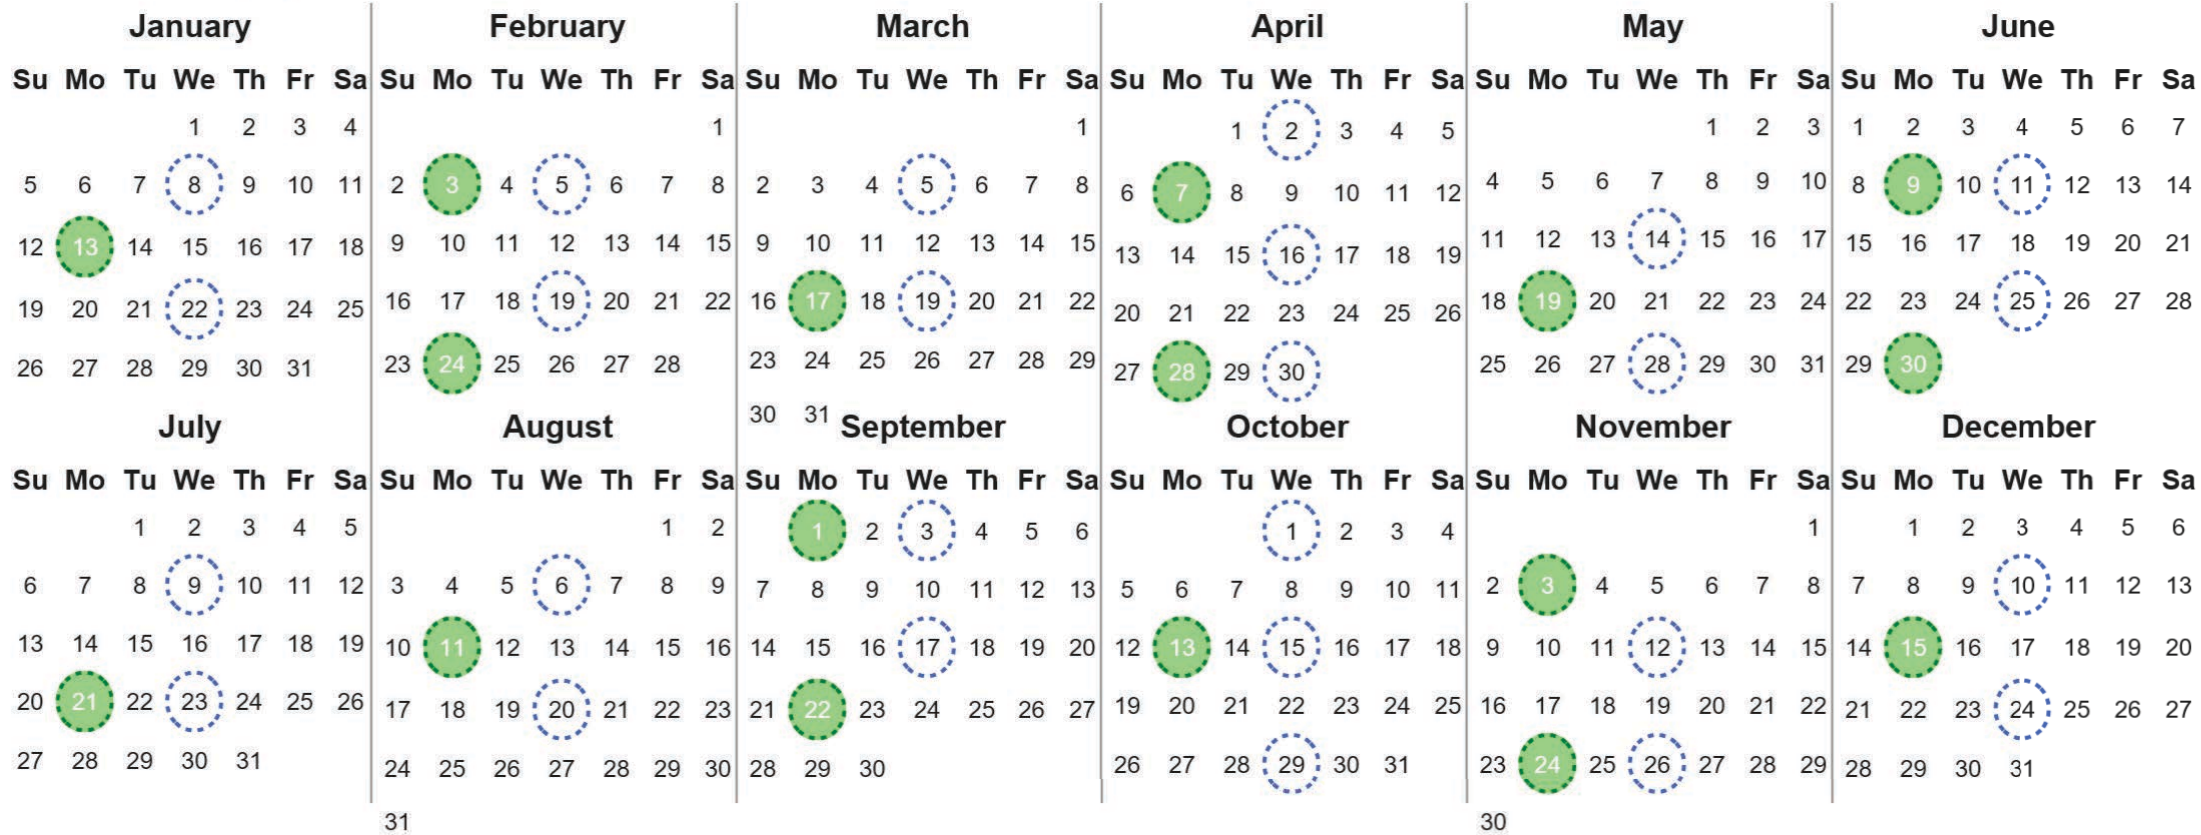

Your waste and recycling collection dates for **2025**.

Non-recyclable Bin
Only for items that cannot be recycled

Recycling Bin
Paper, card & cardboard

Please place your bins out for collection **by 7.00am** on your collection day.