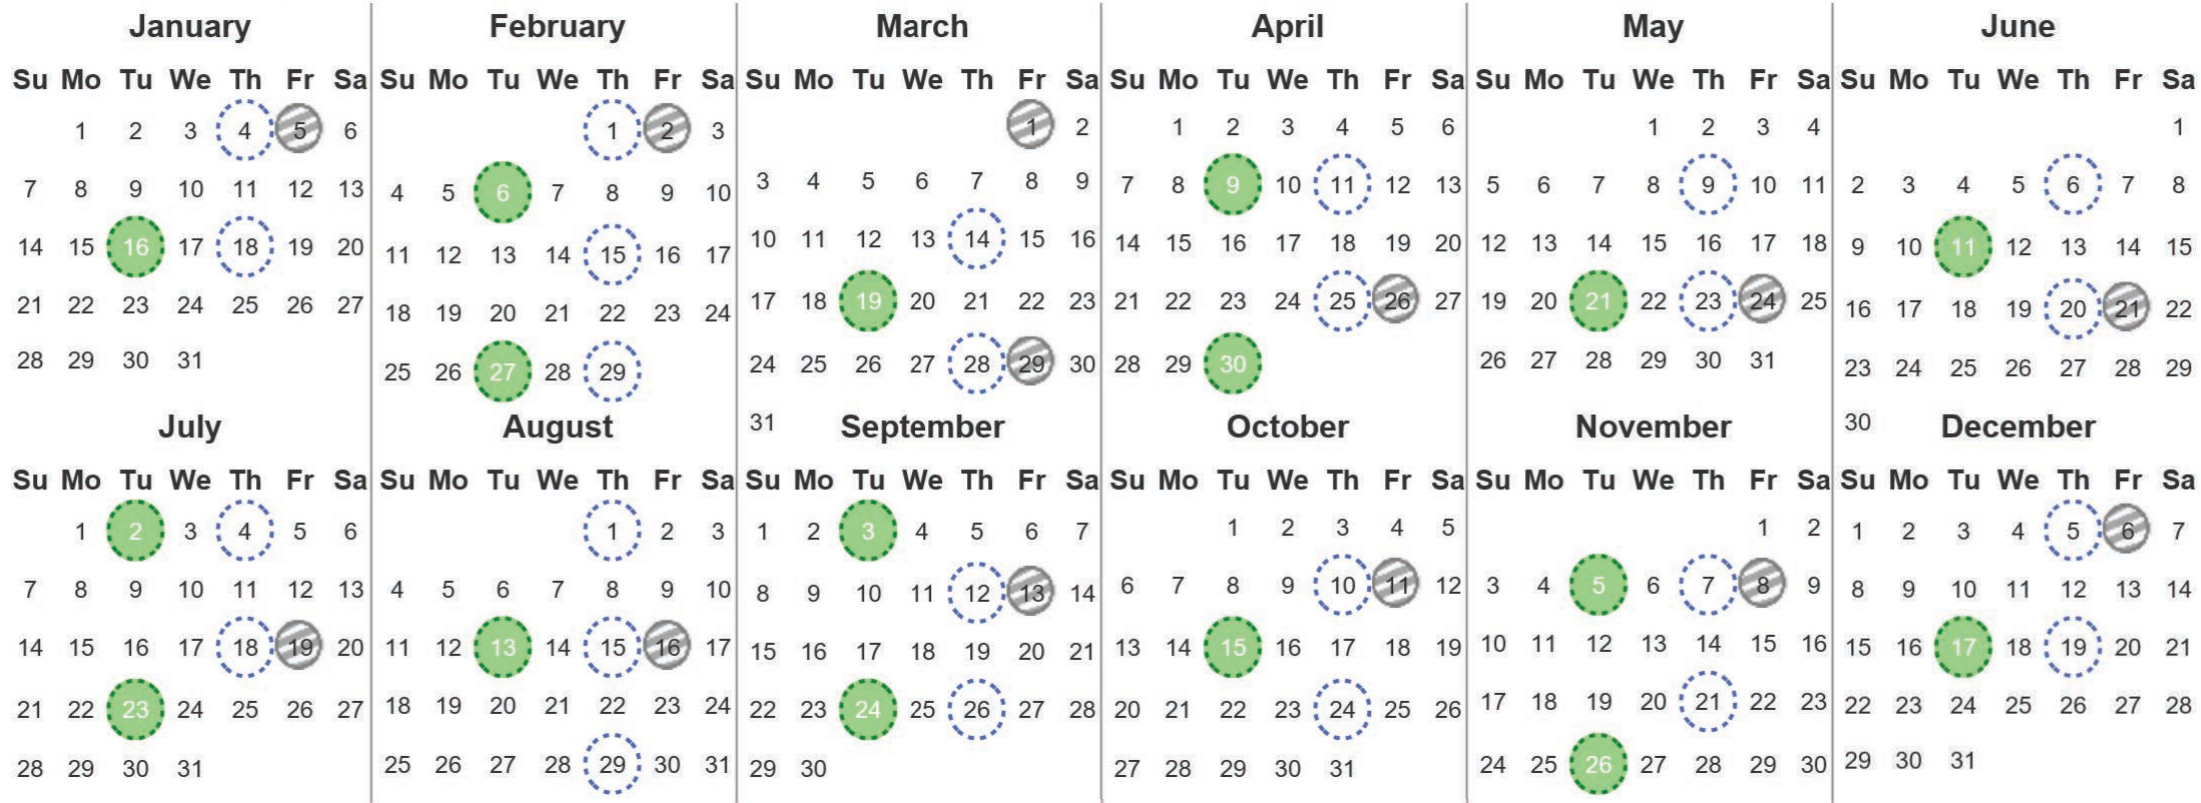

Your waste and recycling collection dates for 2024.

 <b>Non-recyclable Bin</b> Only for items that cannot be recycled	 <b>Recycling Bin</b> Paper, card & cardboard • Plastic bottles, pots, tubs & trays • Tins, cans & empty aerosols • Cartons	 <b>Glass Bin</b> Glass bottles & jars
---	---	--

Please place your bins out for collection by **7.00am** on your collection day.

			 <b>Festive Collections</b> Check local press or website for details
---	---	---	--

Calendar Reference: TIREE2