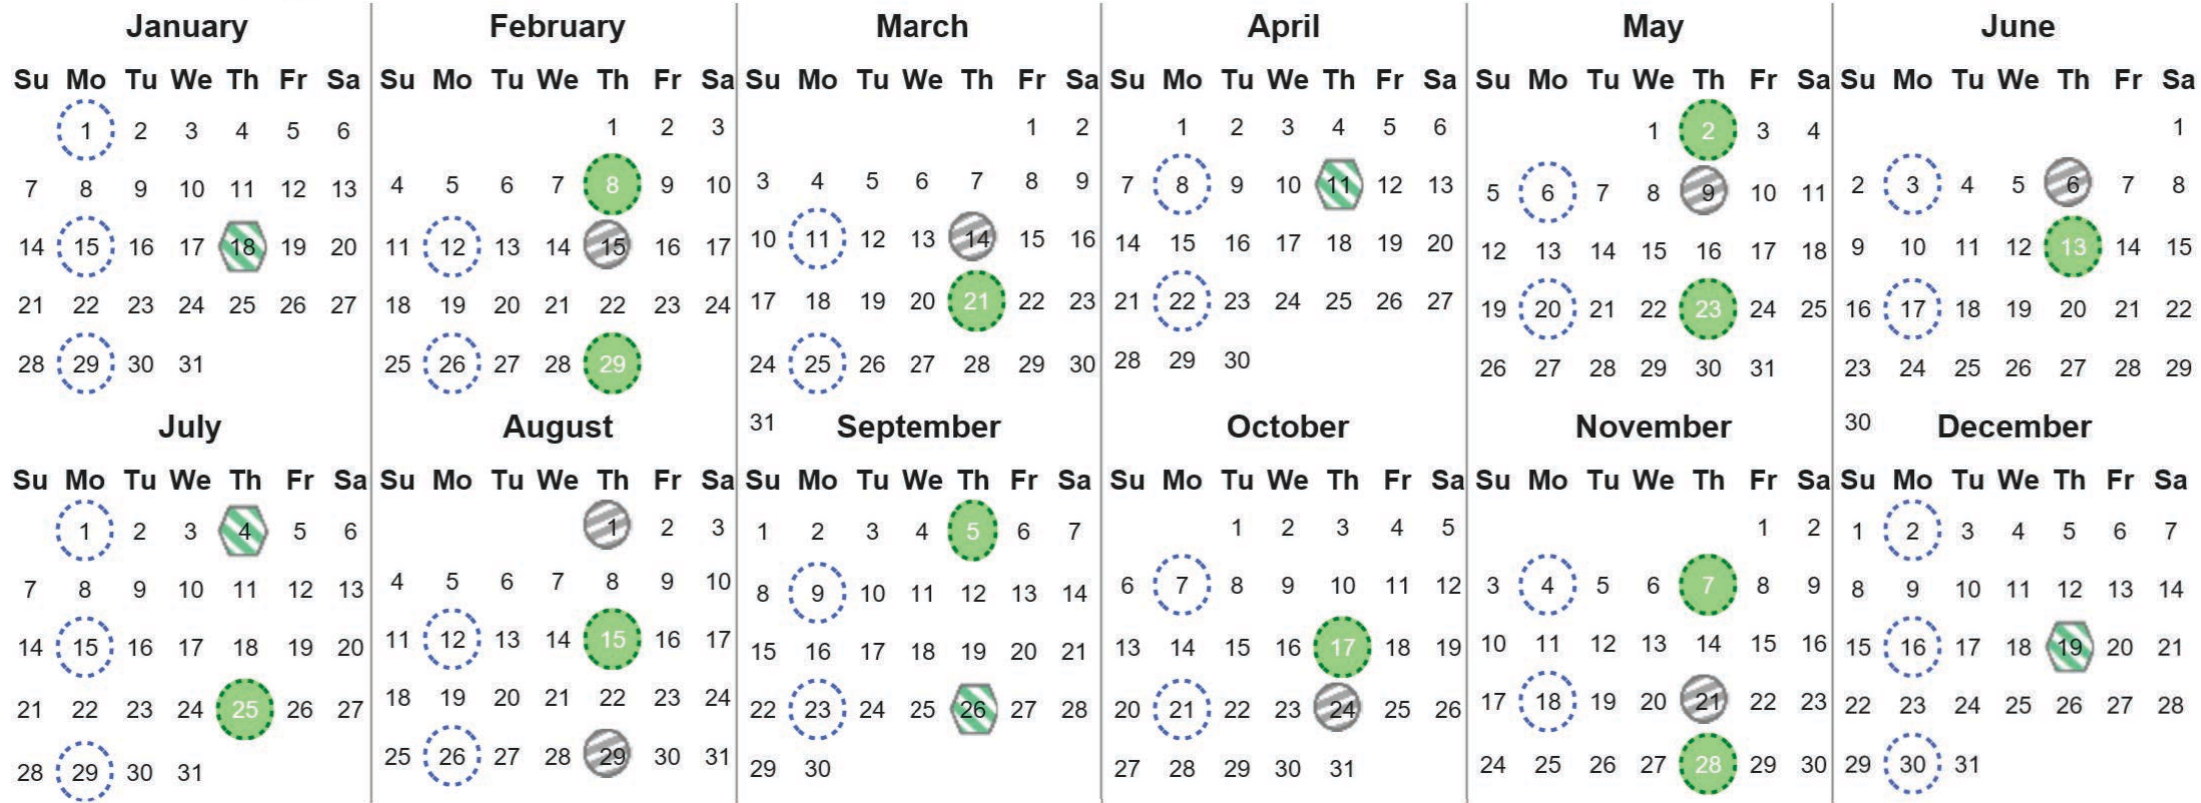

Your waste and recycling collection dates for **2024**.

 Non-recyclable Bin Only for items that cannot be recycled	 Recycling Bin Paper, card & cardboard • Plastic bottles, pots, tubs & trays • Tins, cans & empty aerosols • Cartons	 Glass Bin Glass bottles & jars
---	---	--

Please place your bins out for collection by **6.00am** on your collection day.

							 Festive Collections Check local press or website for details
---	---	---	---	---	---	---	--