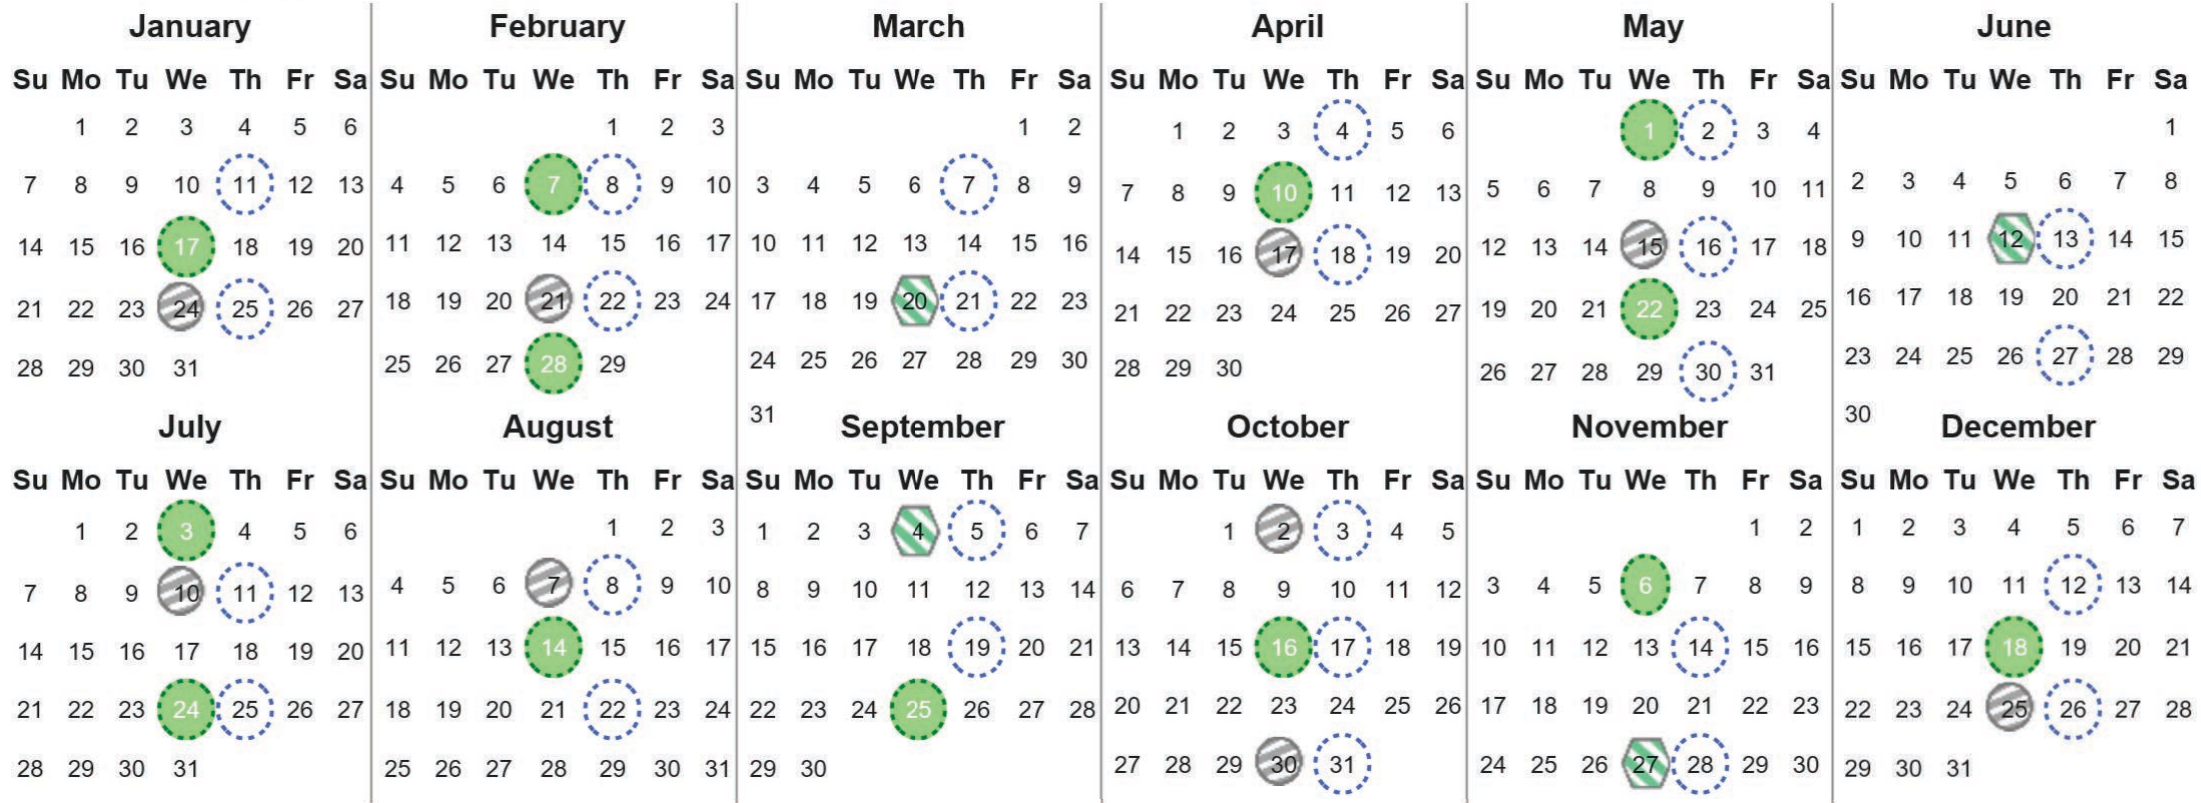

Your waste and recycling collection dates for 2024.

 Non-recyclable Bin Only for items that cannot be recycled	 Recycling Bin Paper, card & cardboard • Plastic bottles, pots, tubs & trays • Tins, cans & empty aerosols • Cartons	 Glass Bin Glass bottles & jars
---	---	--

Please place your bins out for collection by **6.00am** on your collection day.

				Festive Collections Check local press or website for details
---	---	---	--	--