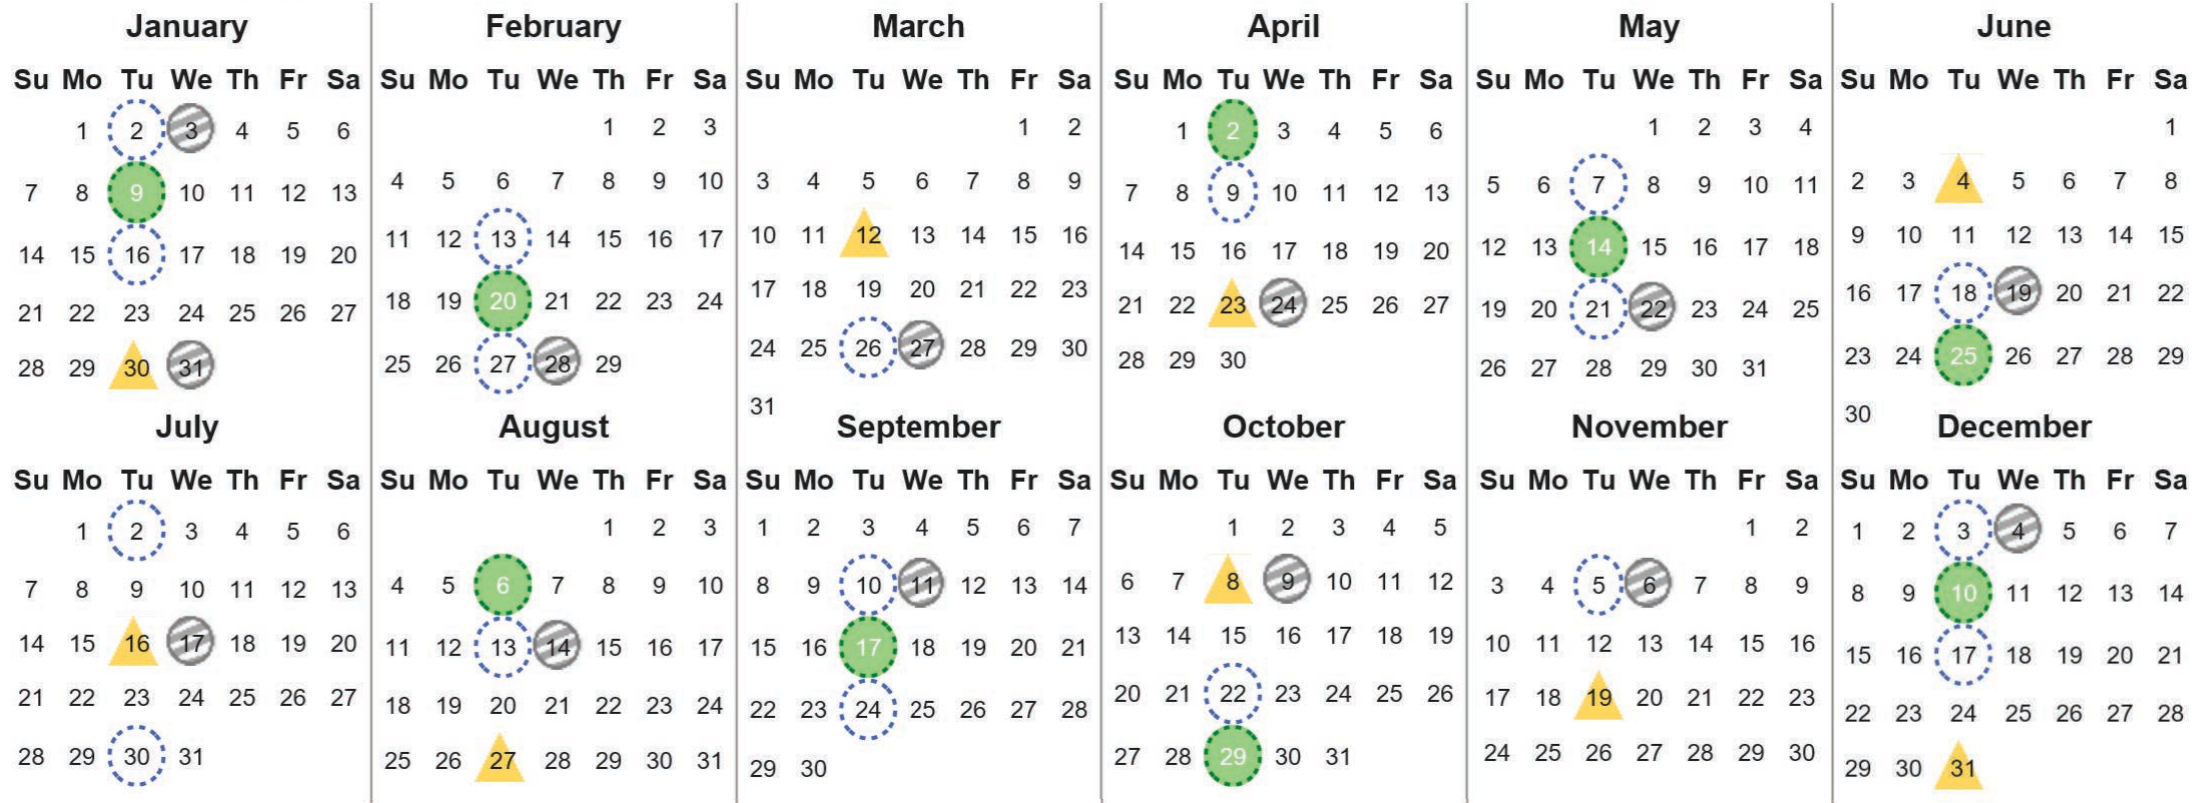

Your waste and recycling collection dates for 2024.

 <b>Non-recyclable Bin</b> Only for items that cannot be recycled	 <b>Recycling Bin</b> Paper, card & cardboard • Plastic bottles, pots, tubs & trays • Tins, cans & empty aerosols • Cartons	 <b>Glass Bin</b> Glass bottles & jars
---	---	--

Please place your bins out for collection by **6.00am** on your collection day.

 	 	 	 	 	 <b>Festive Collections</b> Check local press or website for details
---	---	---	---	--	--