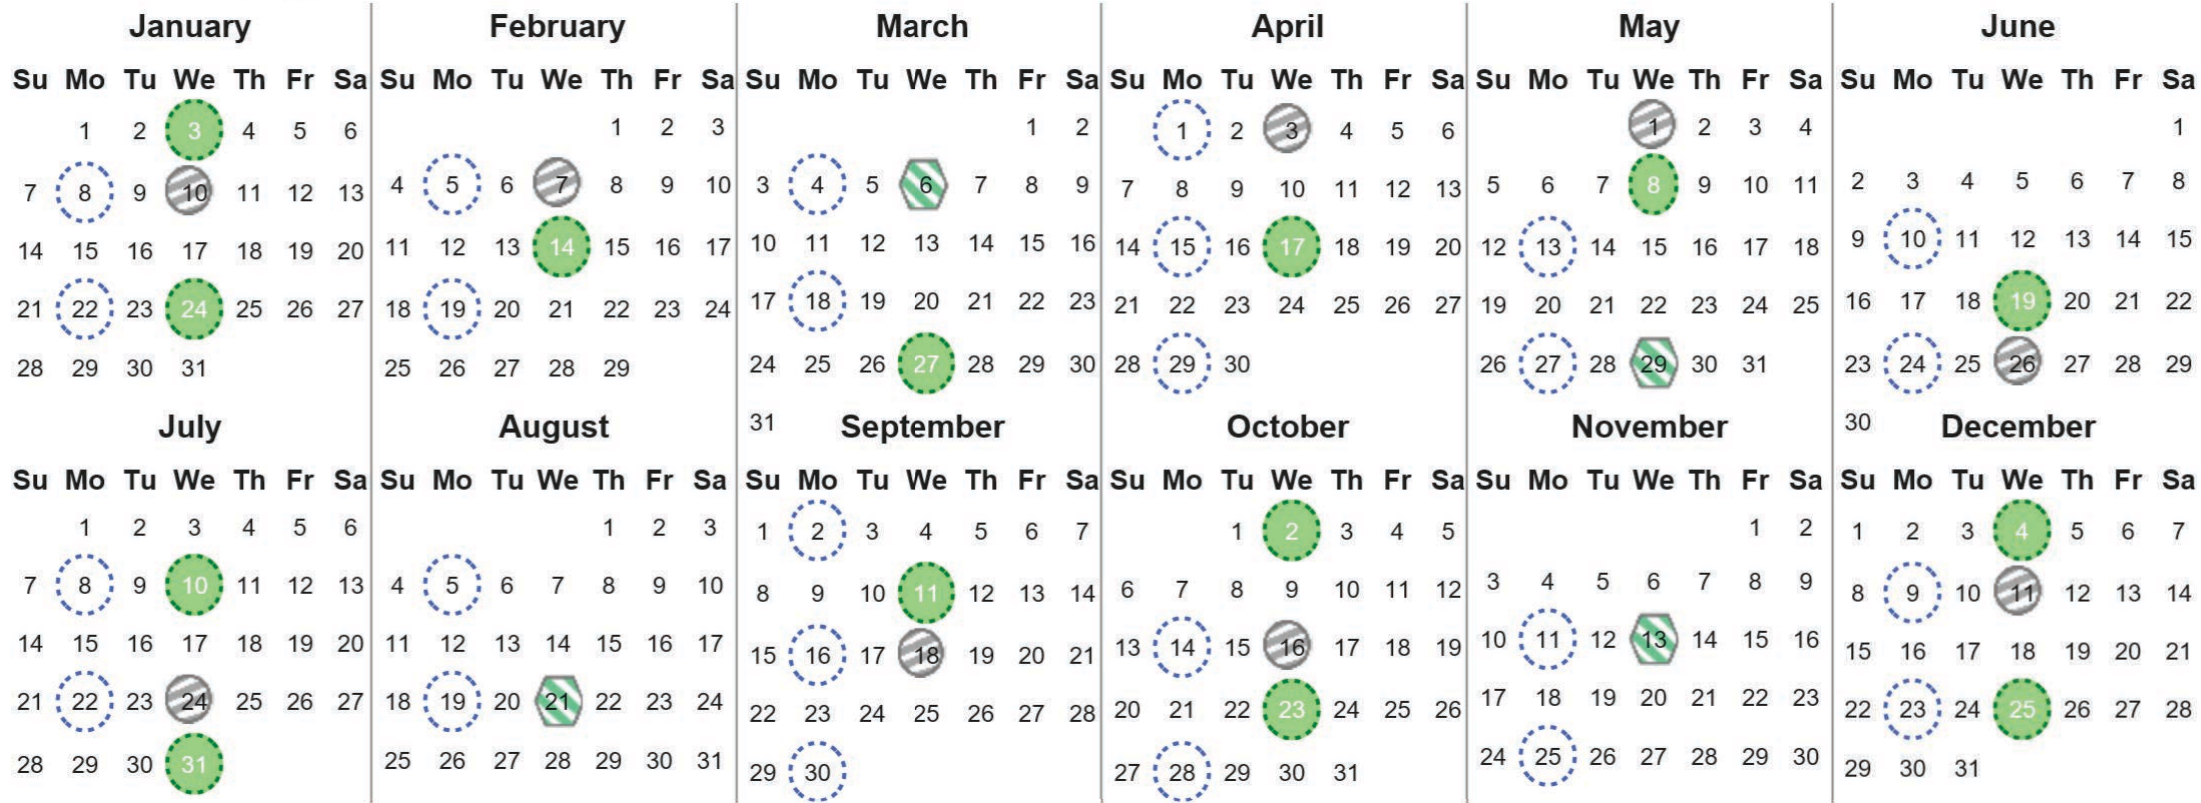

Your waste and recycling collection dates for 2024.

| | | |
|---|---|--|
|  Non-recyclable Bin Only for items that cannot be recycled |  Recycling Bin Paper, card & cardboard • Plastic bottles, pots, tubs & trays • Tins, cans & empty aerosols • Cartons |  Glass Bin Glass bottles & jars |
|---|---|--|

Please place your bins out for collection by **6.00am** on your collection day.

| | | | | | | |
|---|---|---|---|--|---|--|
|  |  |  |  |  |  |  Festive Collections Check local press or website for details |
|---|---|---|---|--|---|--|

Calendar Reference: MUL_3