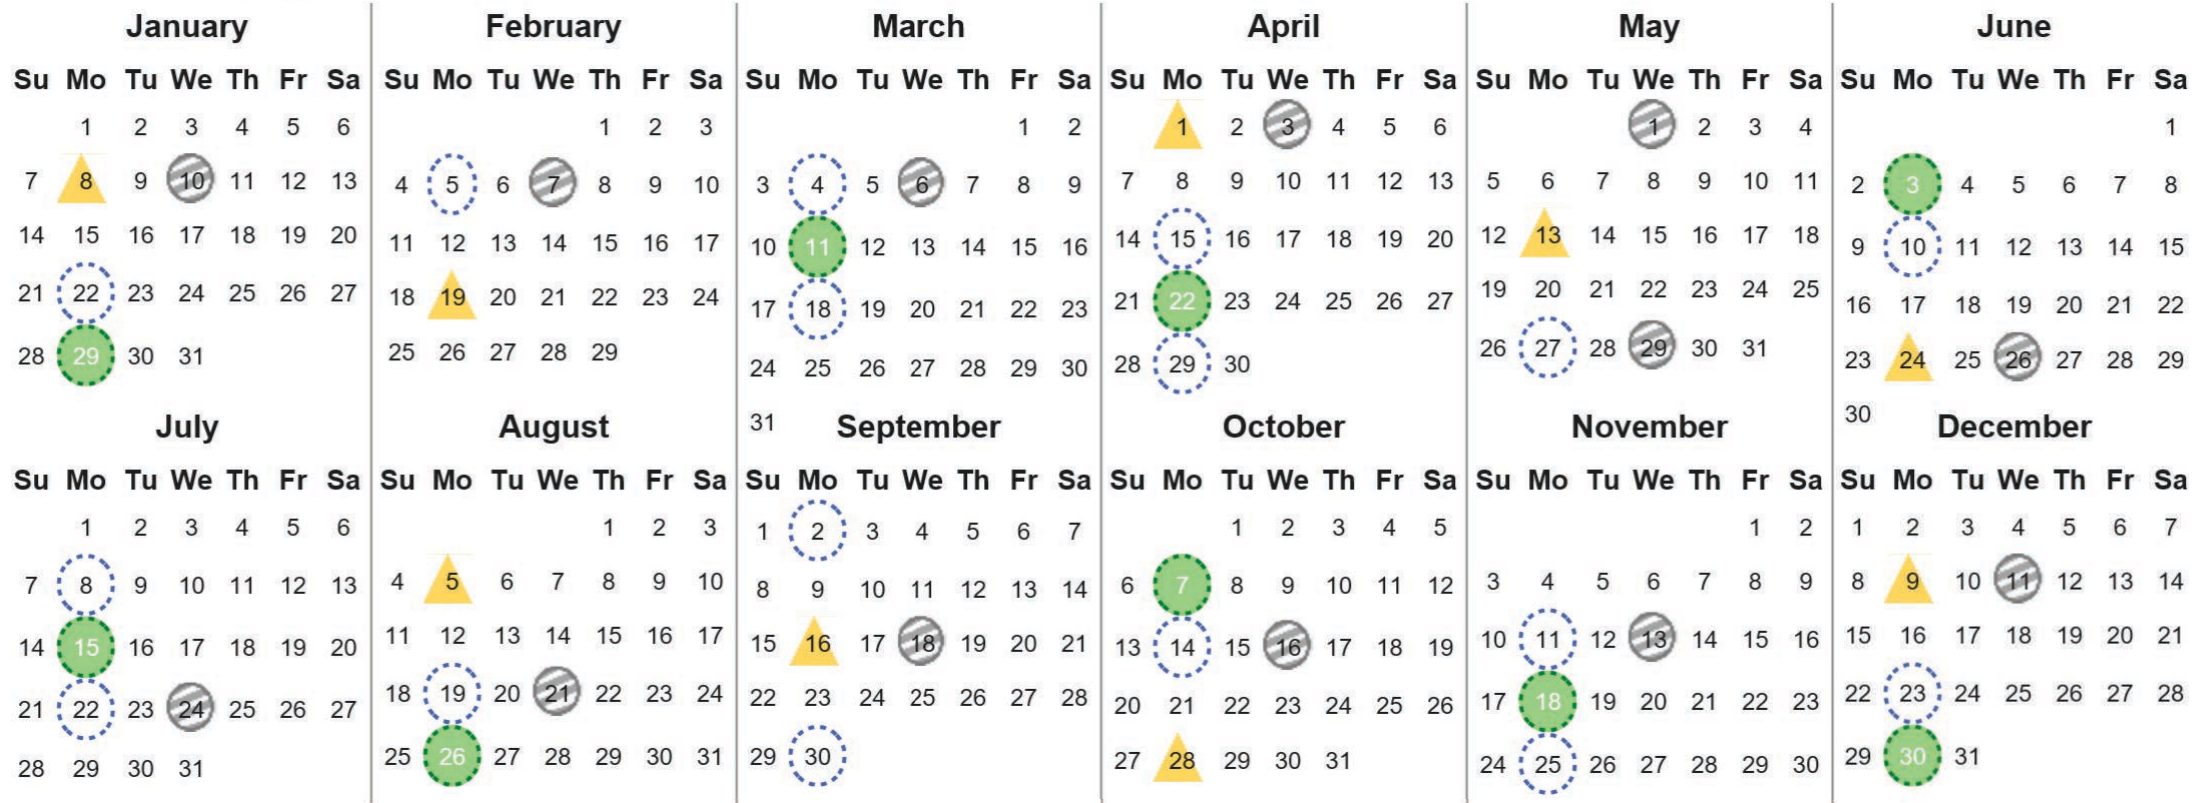

Your waste and recycling collection dates for 2024.

 Non-recyclable Bin Only for items that cannot be recycled	 Recycling Bin Paper, card & cardboard • Plastic bottles, pots, tubs & trays • Tins, cans & empty aerosols • Cartons	 Glass Bin Glass bottles & jars
---	---	--

Please place your bins out for collection by **6.00AM** on your collection day.

									 Festive Collections Check local press or website for details
---	---	---	---	---	---	---	--	---	--