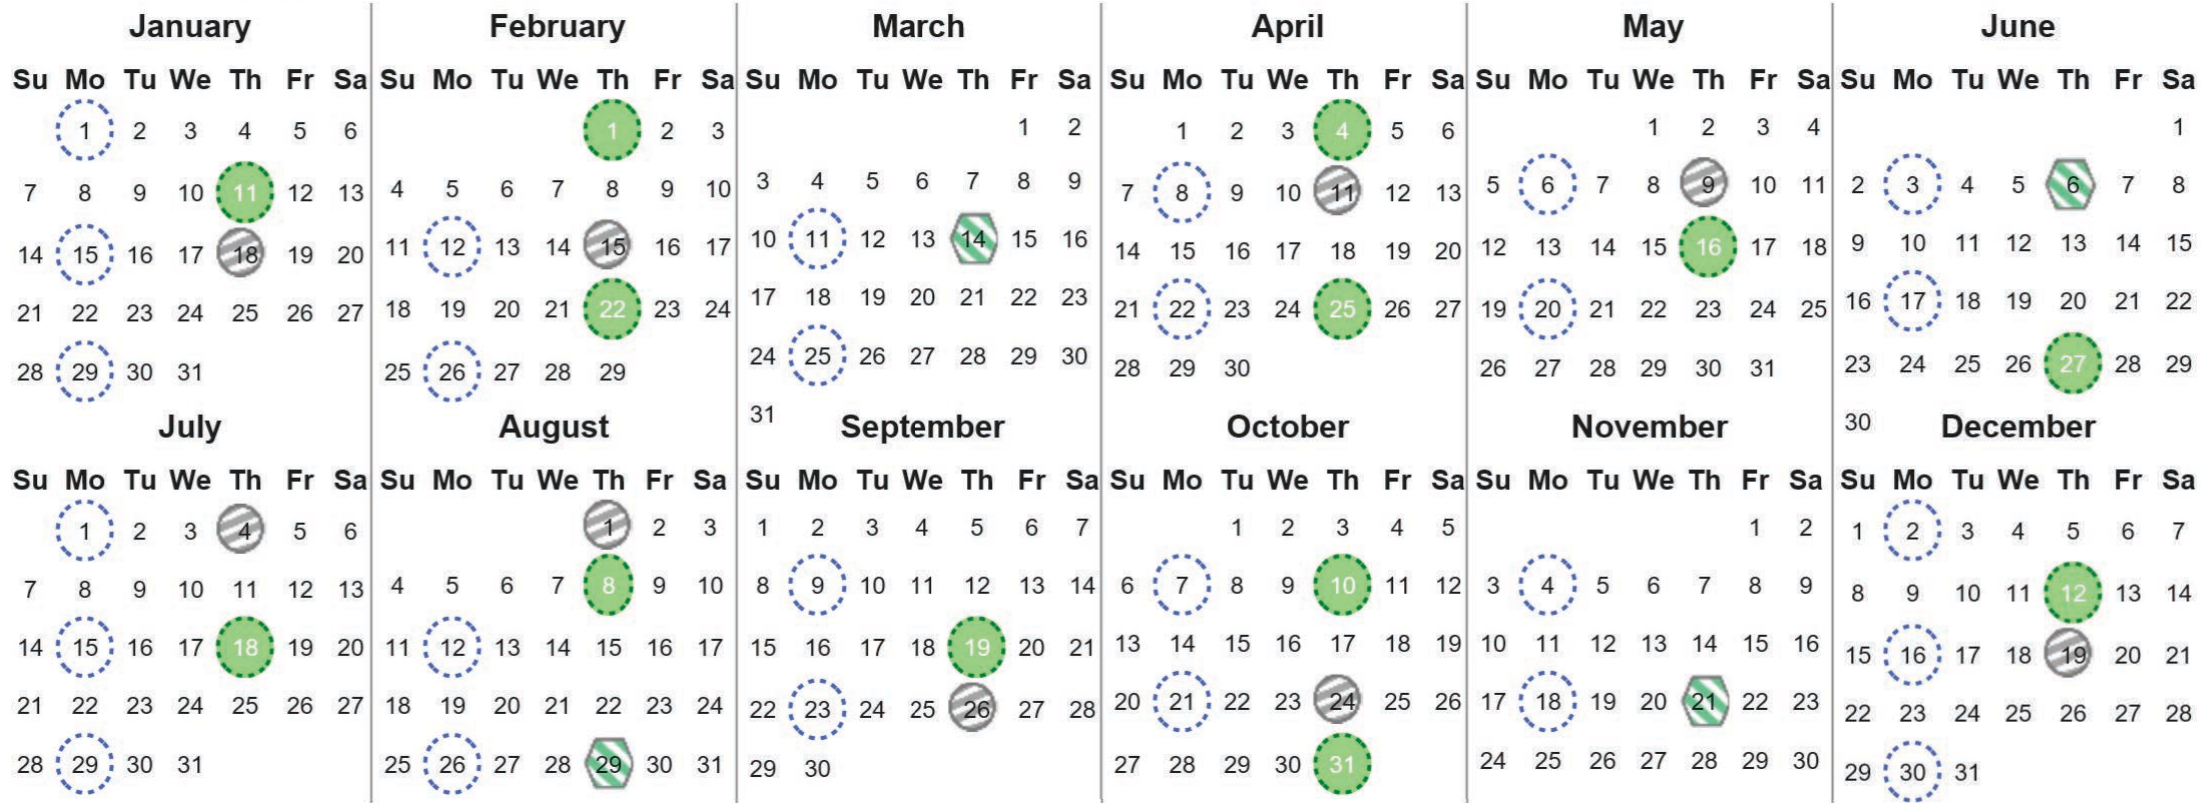

Your waste and recycling collection dates for **2024**.

 <b>Non-recyclable Bin</b> Only for items that cannot be recycled	 <b>Recycling Bin</b> Paper, card & cardboard • Plastic bottles, pots, tubs & trays • Tins, cans & empty aerosols • Cartons	 <b>Glass Bin</b> Glass bottles & jars
---	---	--

Please place your bins out for collection by **6.00am** on your collection day.

							 <b>Festive Collections</b> Check local press or website for details
---	---	---	---	---	---	---	--