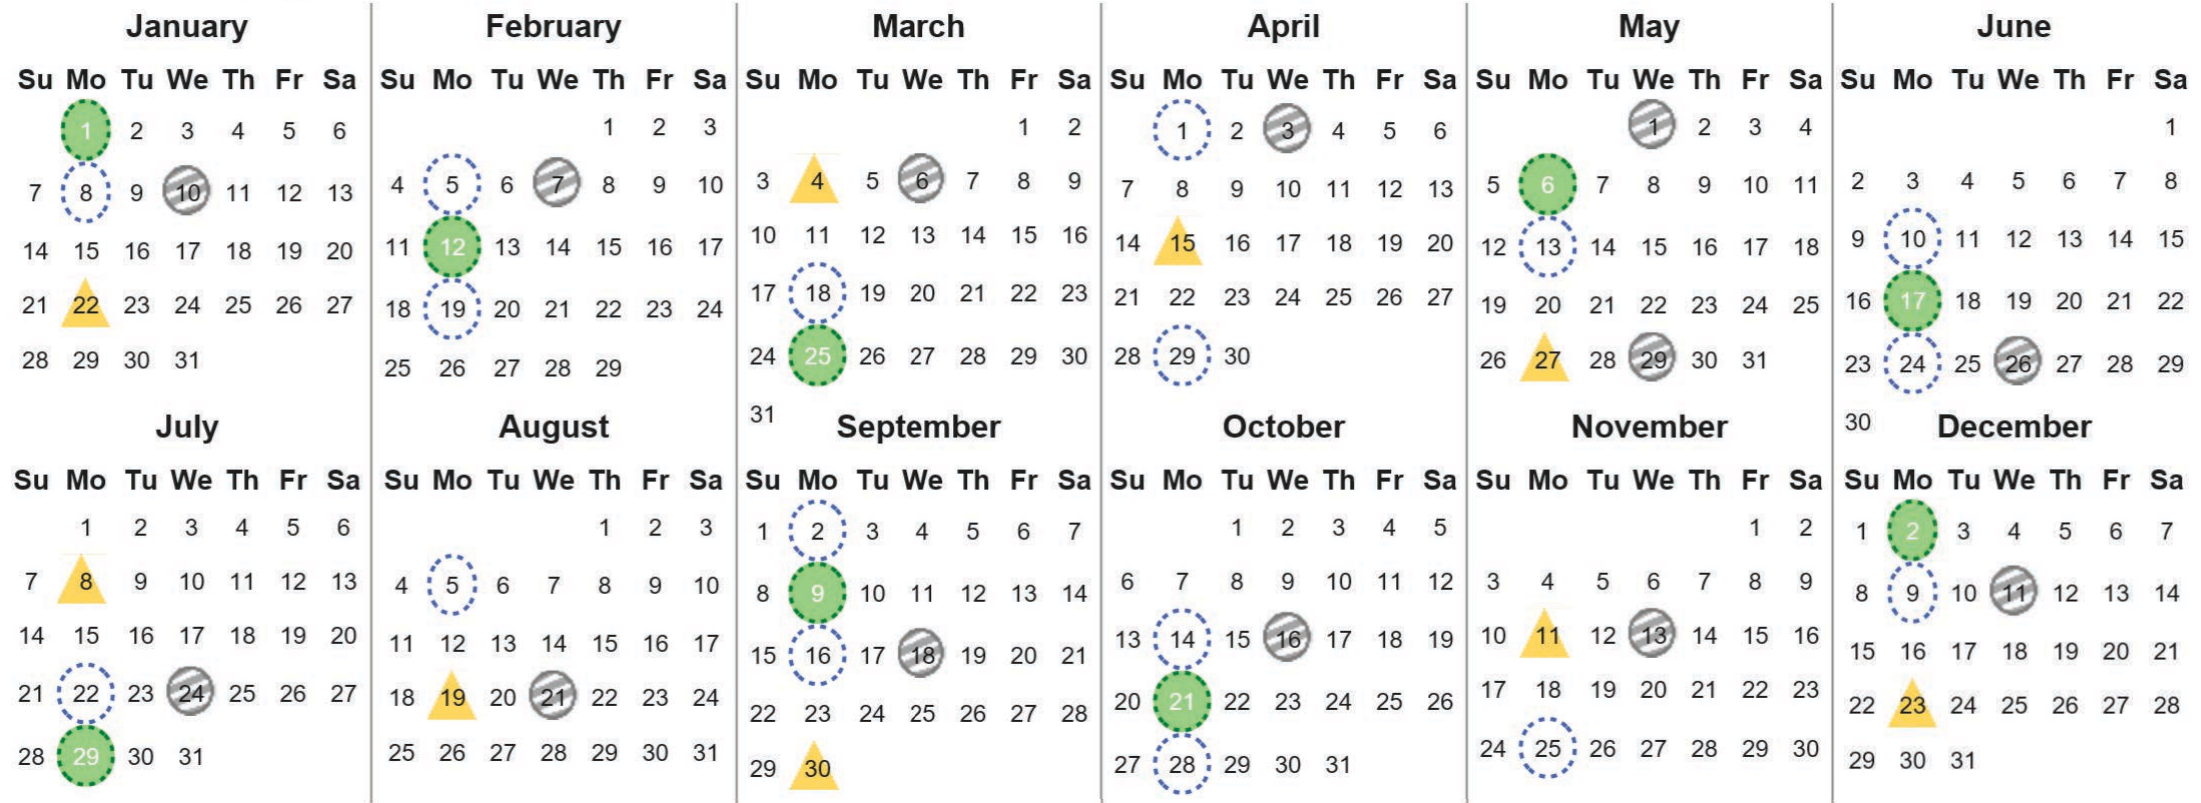

Your waste and recycling collection dates for 2024.

 <b>Non-recyclable Bin</b> Only for items that cannot be recycled	 <b>Recycling Bin</b> Paper, card & cardboard • Plastic bottles, pots, tubs & trays • Tins, cans & empty aerosols • Cartons	 <b>Glass Bin</b> Glass bottles & jars
---	---	--

Please place your bins out for collection by **6.00am** on your collection day.

						 <b>Festive Collections</b> Check local press or website for details
---	---	---	---	---	---	--

Calendar Reference: MUL\_1