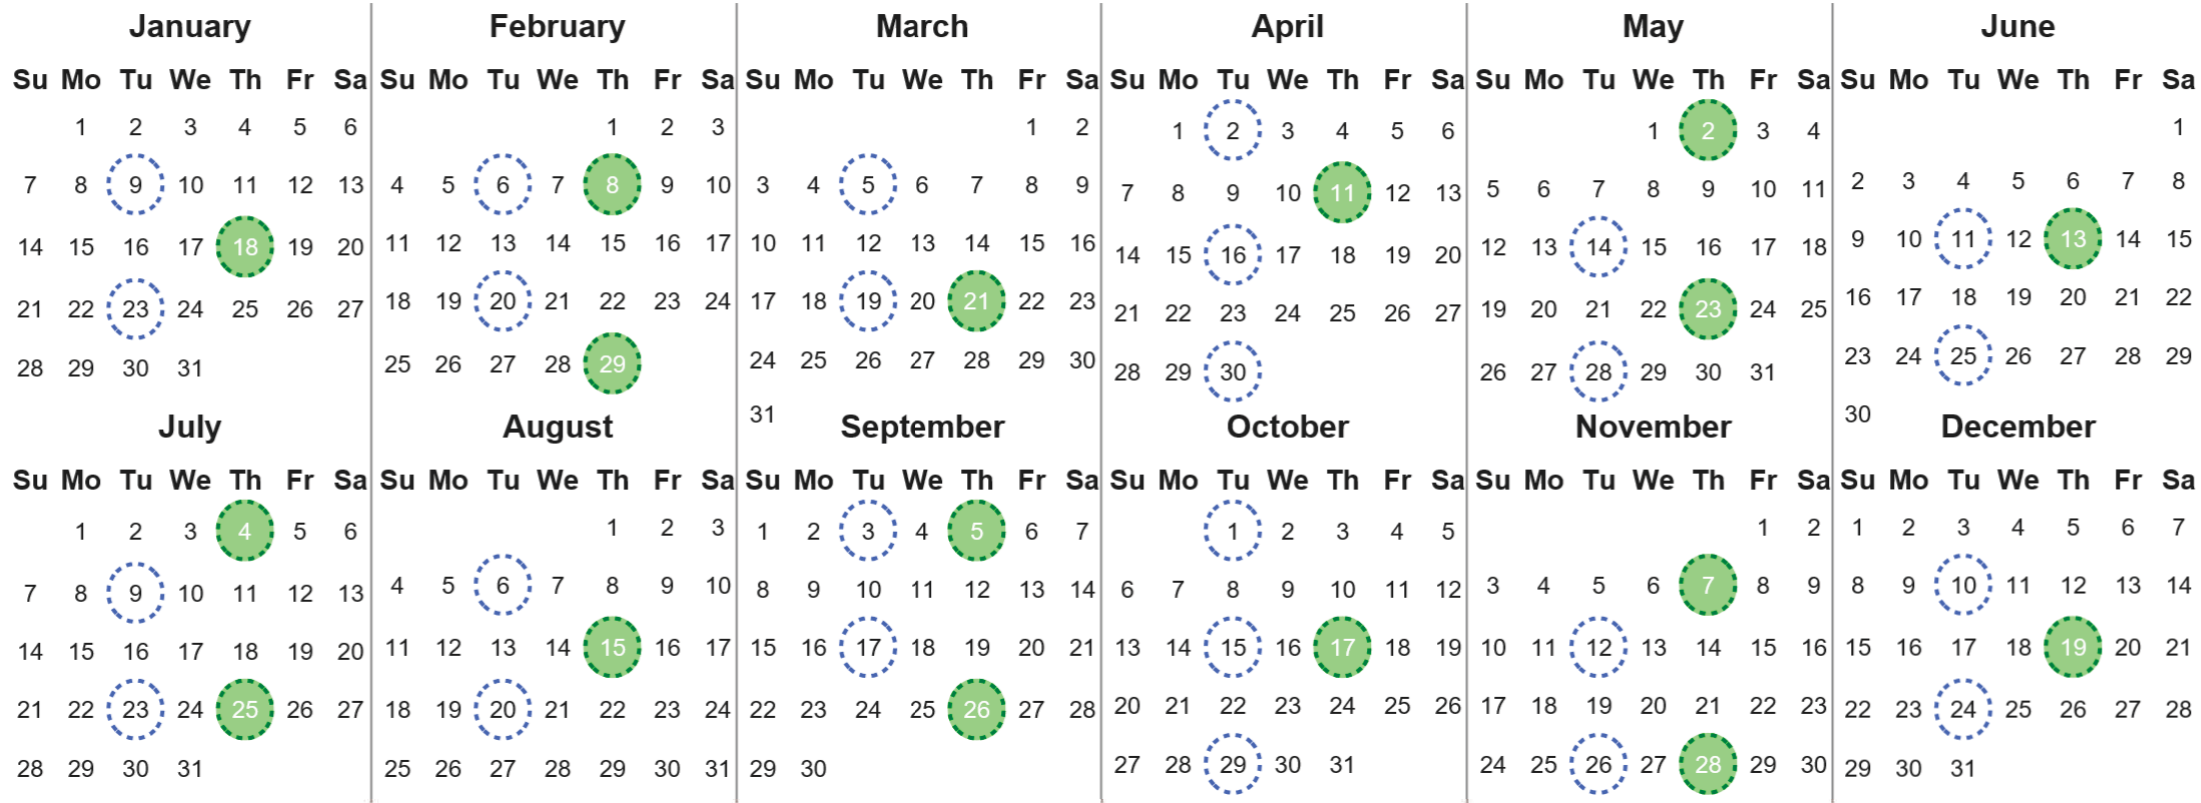

Your waste and recycling collection dates for **2024**.

 Non-recyclable Bin Only for items that cannot be recycled	 Recycling Bin Paper, card & cardboard • Plastic bottles, pots, tubs & trays • Tins, cans & empty aerosols • Cartons
---	---

Please place your bins out for collection **by 7.00am on your collection day.**

 	 	 Festive Collections Check local press or website for details
---	---	--

Calendar Reference: MA07