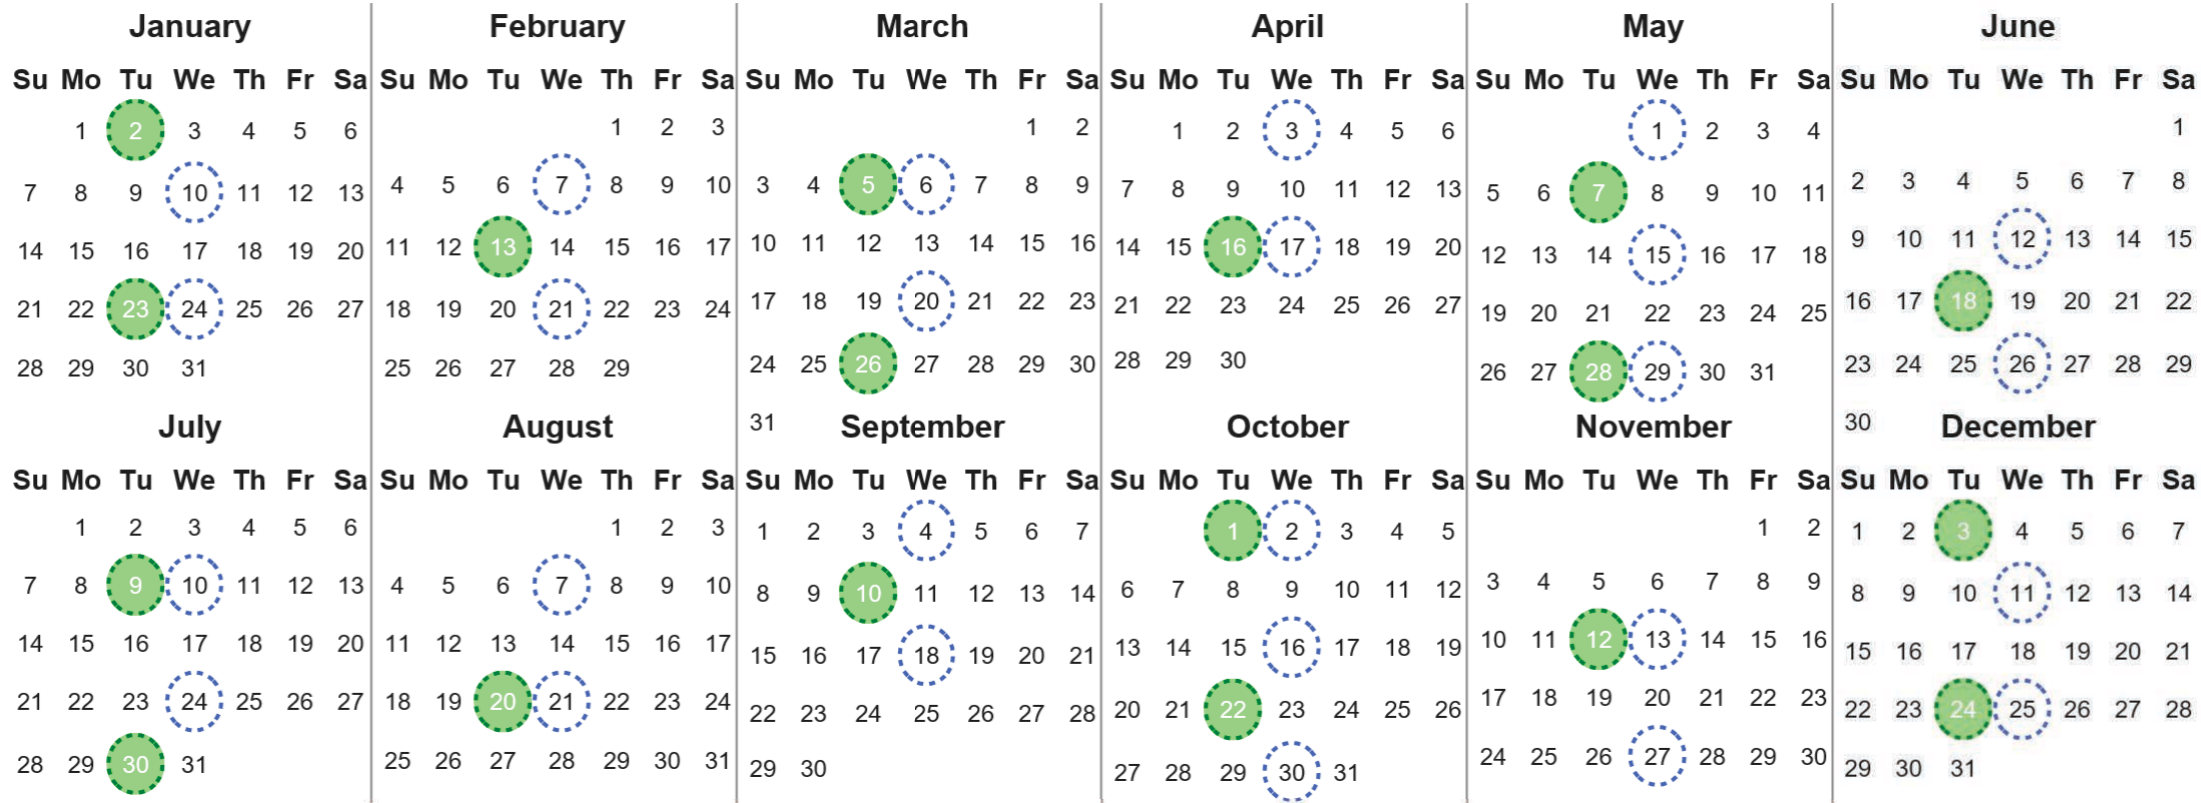

Your waste and recycling collection dates for **2024**.

Non-recyclable Bin
Only for items that cannot be recycled

Recycling Bin
Paper, card & cardboard • Plastic bottles, pots, tubs & trays • Tins, cans & empty aerosols • Cartons

Please place your bins out for collection **by 7.00am on your collection day.**

Festive Collections
Check local press or website for details

Calendar Reference: MA05