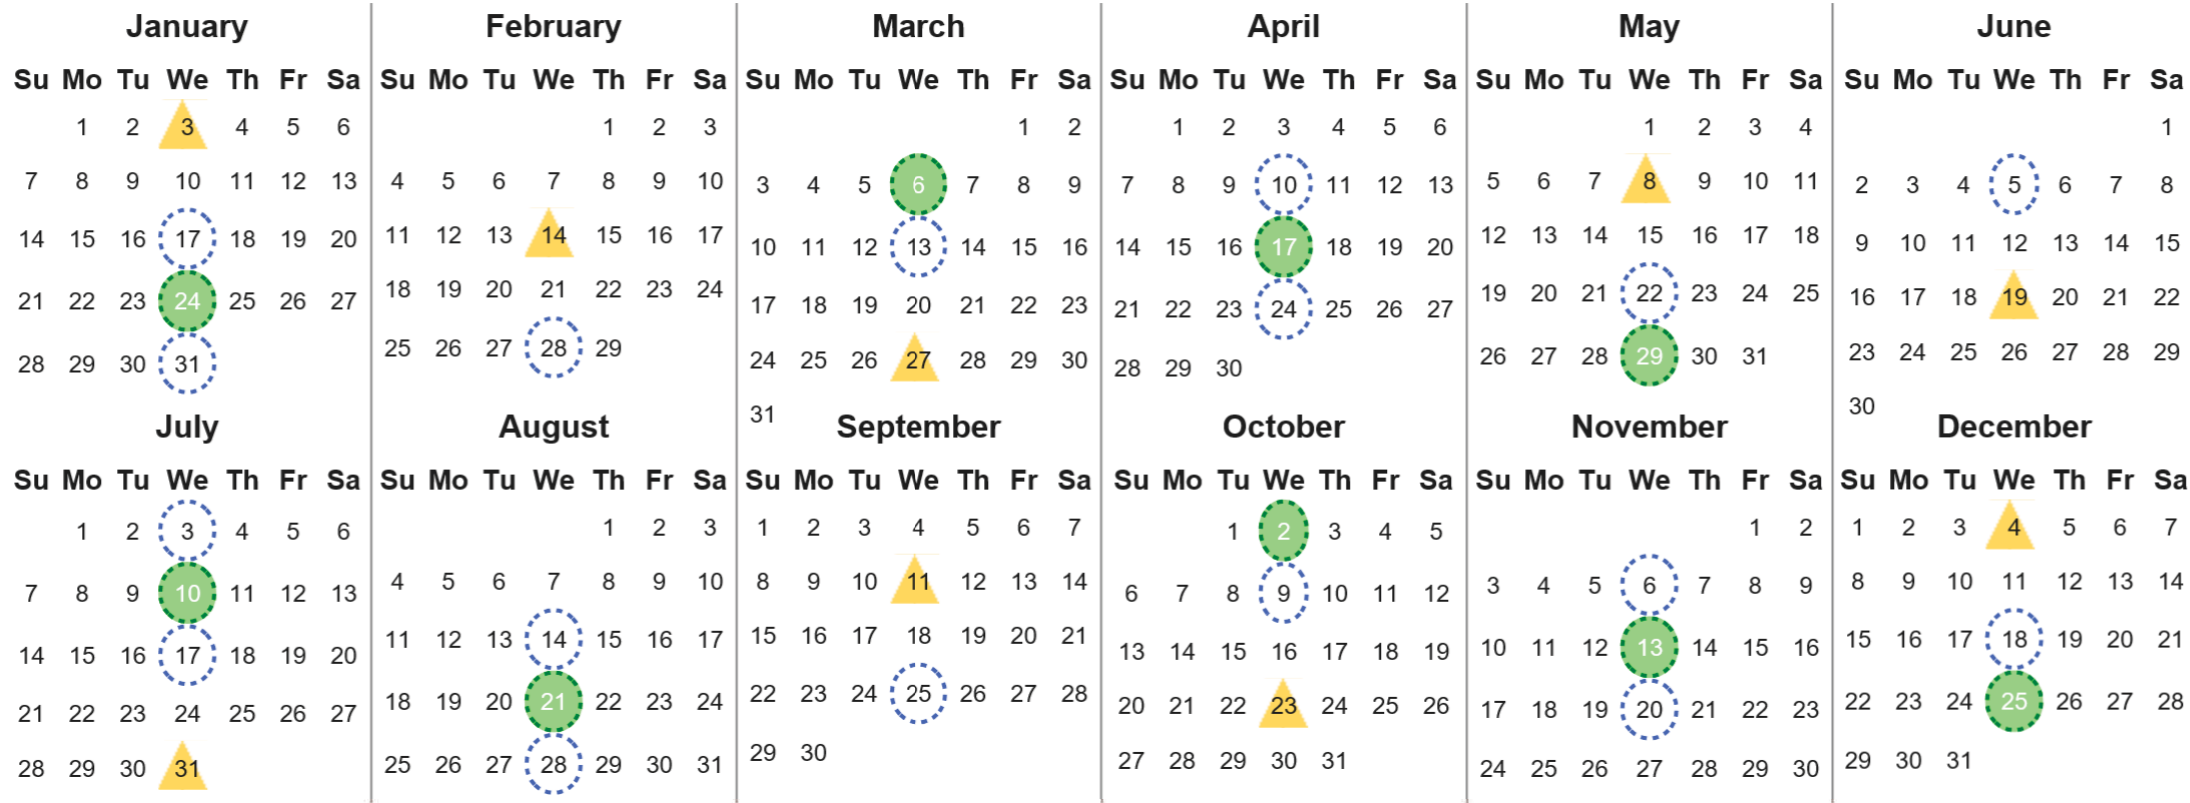

Your waste and recycling collection dates for 2024.

Non-recyclable Bin
Only for items that cannot be recycled

Recycling Bin
Paper, card & cardboard • Plastic bottles, pots, tubs & trays • Tins, cans & empty aerosols • Cartons

Please place your bins out for collection **by 7.00am** on your collection day.

Festive Collections
Check local press or website for details