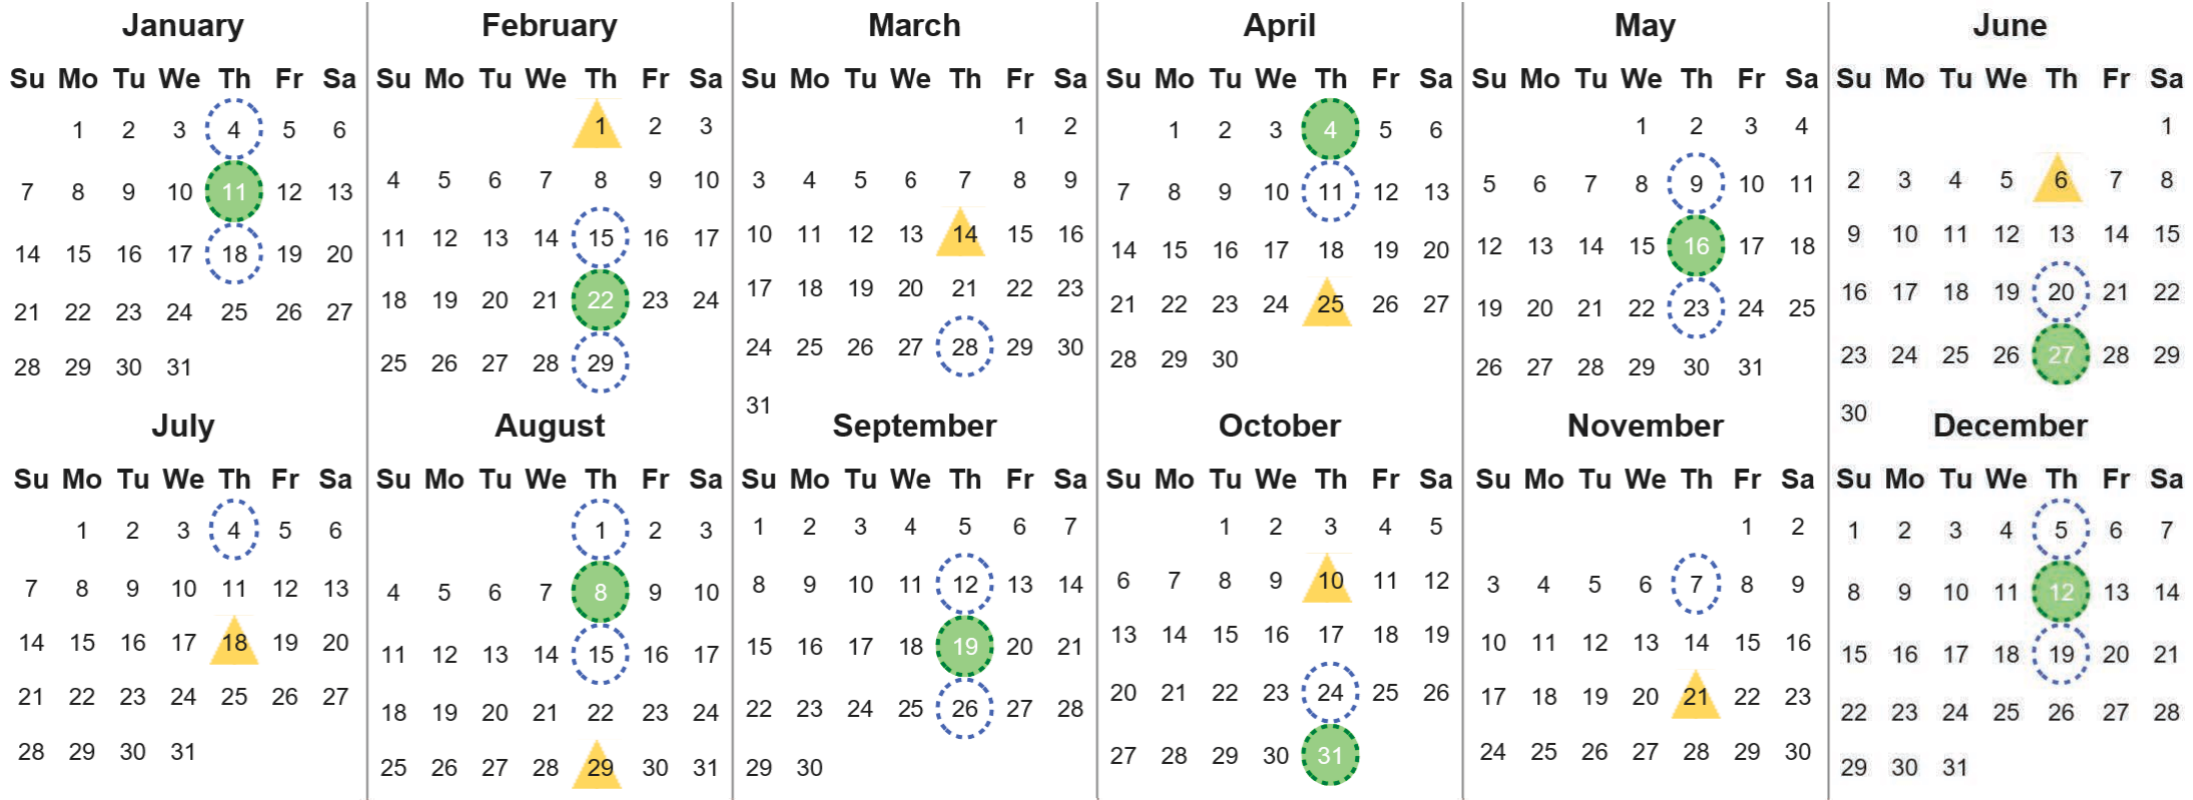

Your waste and recycling collection dates for **2024**.

 Non-recyclable Bin Only for items that cannot be recycled	 Recycling Bin Paper, card & cardboard • Plastic bottles, pots, tubs & trays • Tins, cans & empty aerosols • Cartons
---	---

Please place your bins out for collection by 7.00am on your collection day.

  	 	 
---	---	---

	Festive Collections Check local press or website for details
--	--