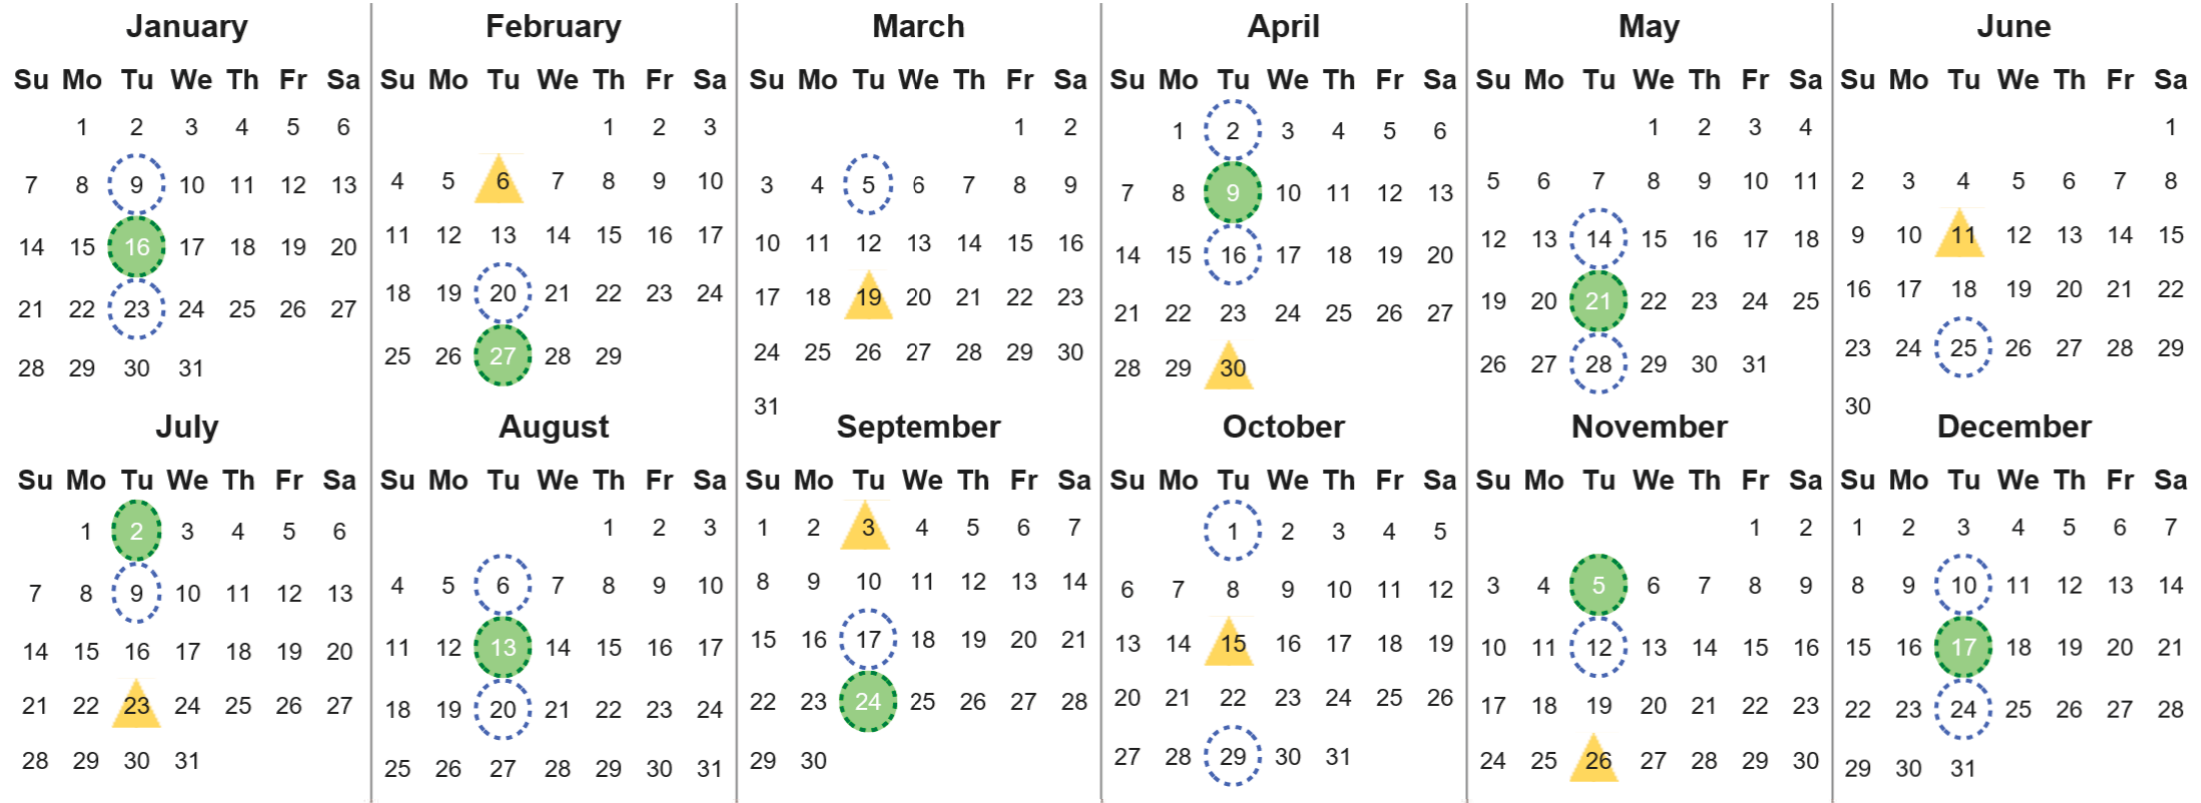

Your waste and recycling collection dates for 2024.

 <p>Non-recyclable Bin Only for items that cannot be recycled</p>	 <p>Recycling Bin Paper, card & cardboard • Plastic bottles, pots, tubs & trays • Tins, cans & empty aerosols • Cartons</p>
---	---

Please place your bins out for collection **by 7.00am** on your collection day.

  	 	 
---	---	---

Festive Collections
Check local press or website for details

Calendar Reference: MA10