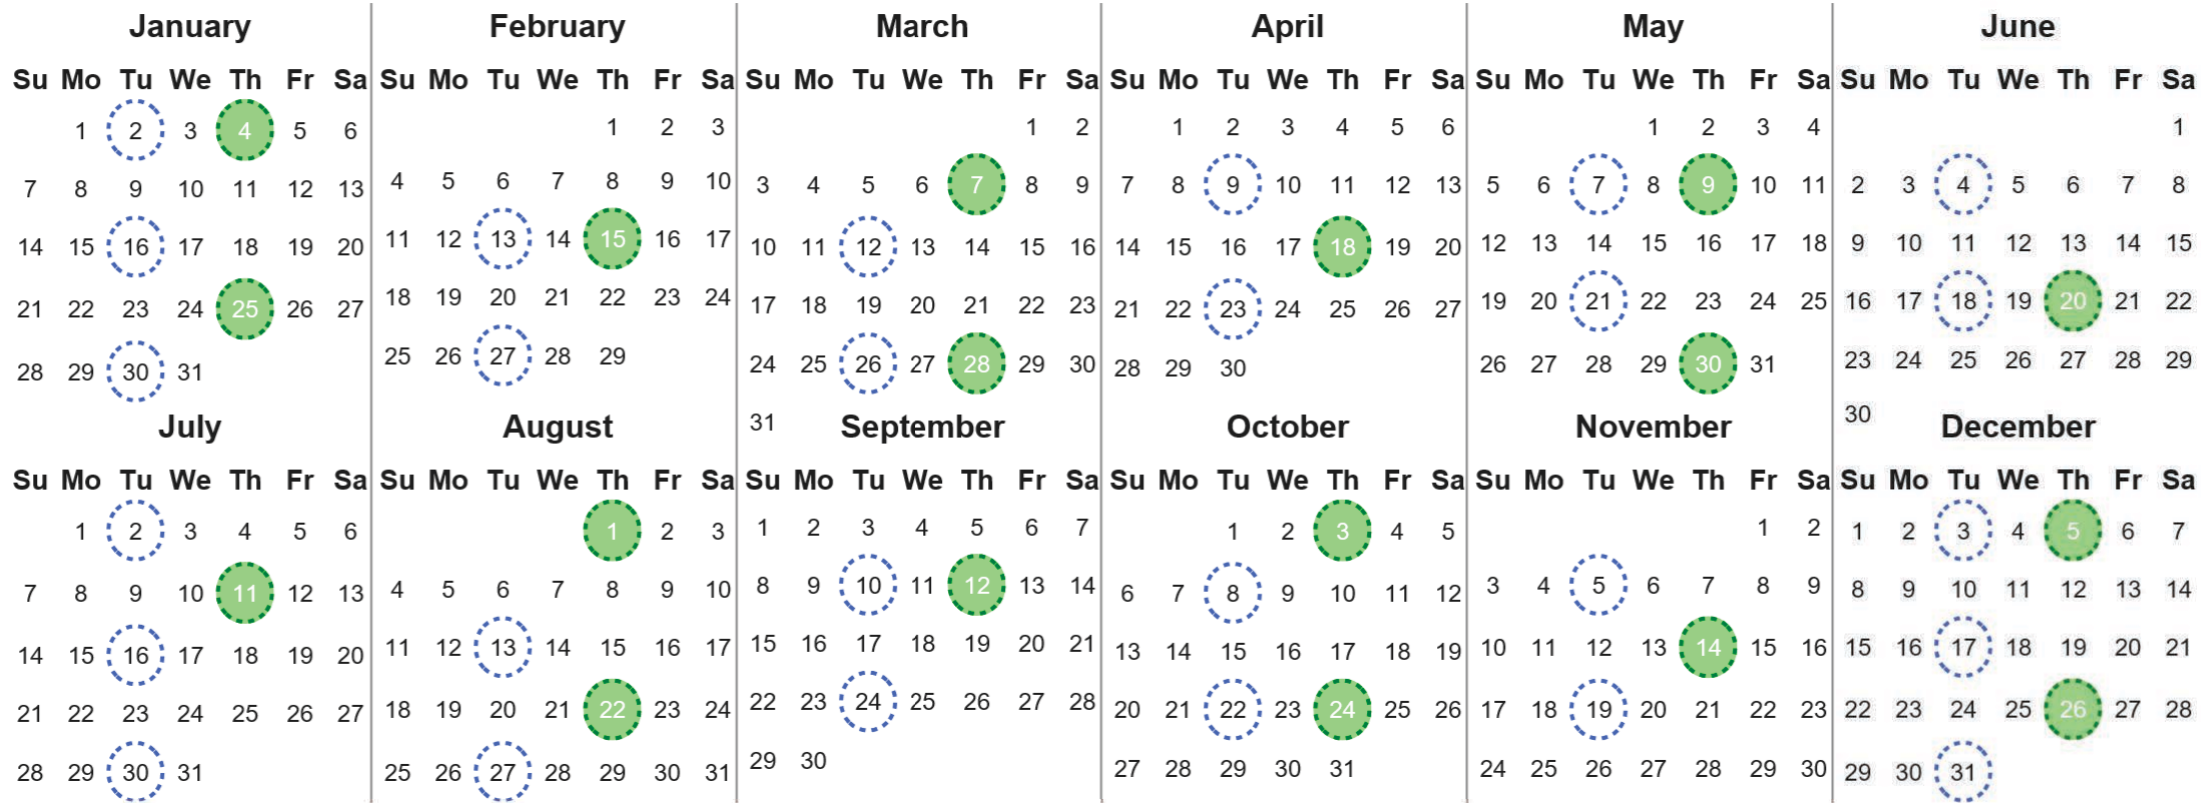

Your waste and recycling collection dates for **2024**.

Non-recyclable Bin
Only for items that cannot be recycled

Recycling Bin
Paper, card & cardboard • Plastic bottles, pots, tubs & trays • Tins, cans & empty aerosols • Cartons

Please place your bins out for collection **by 7.00am on your collection day.**

Festive Collections
Check local press or website for details

Calendar Reference: MA01