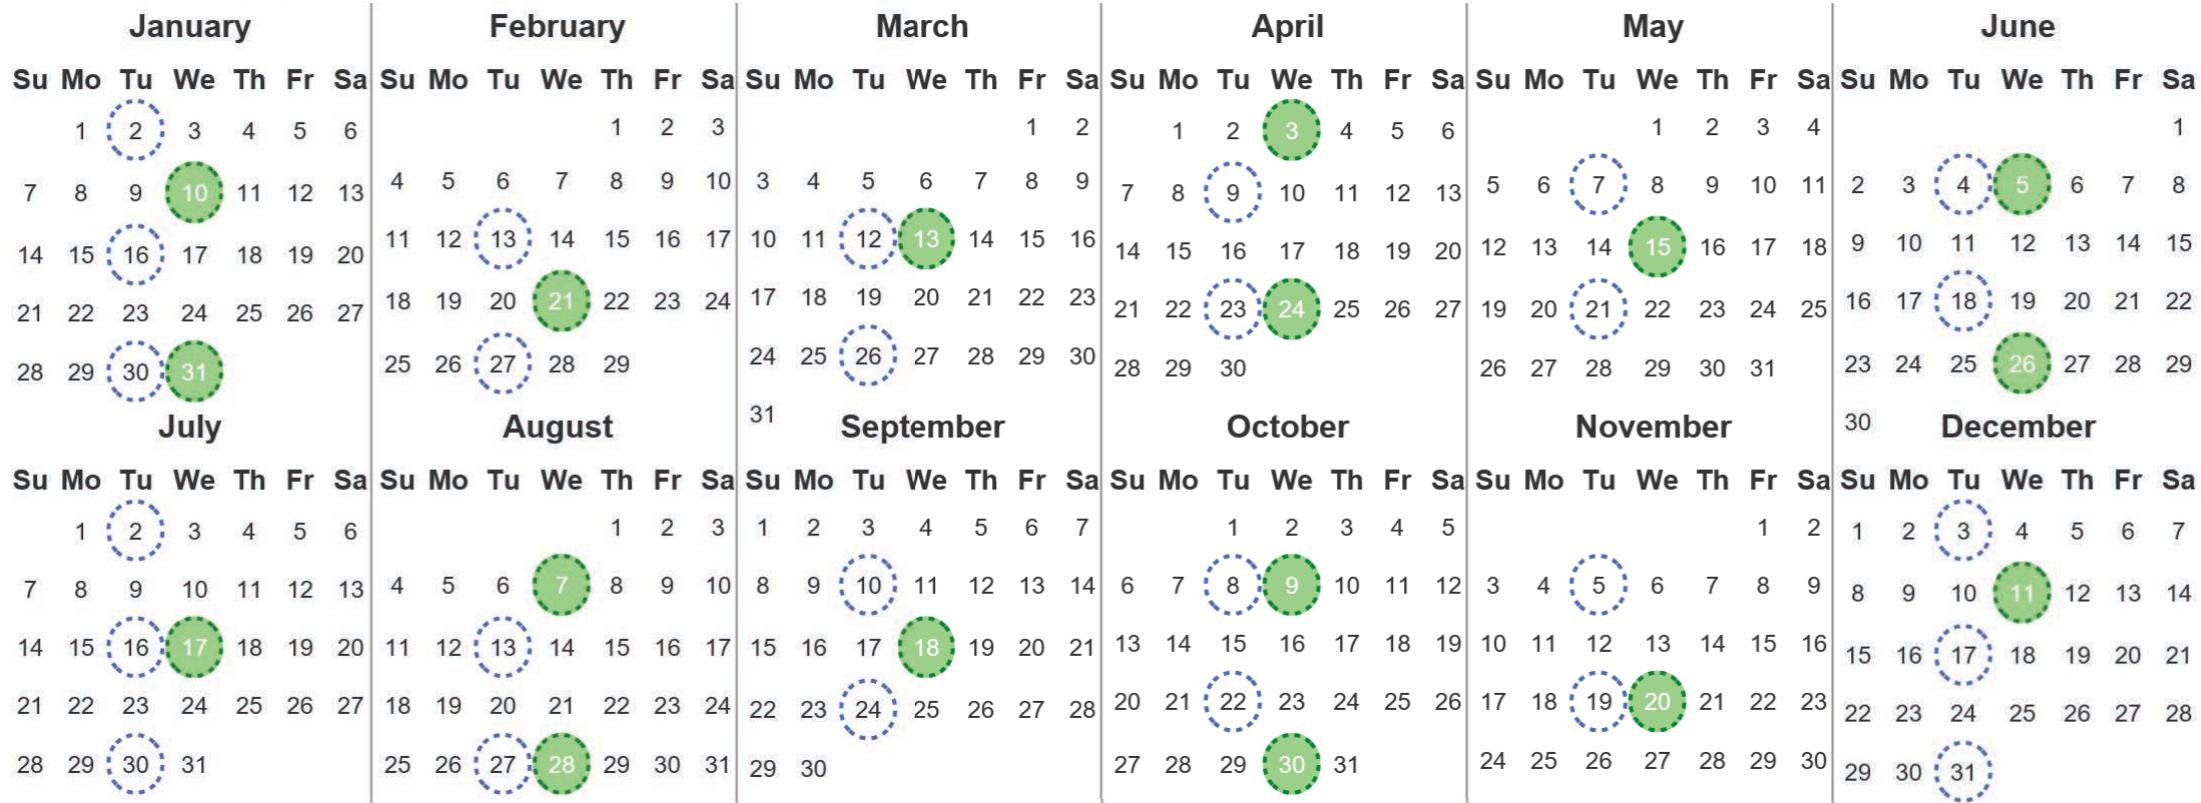

Your waste and recycling collection dates for **2024**.

Non-recyclable Bin
Only for items that cannot be recycled

Recycling Bin
Paper, card & cardboard • Plastic bottles, pots, tubs & trays • Tins, cans & empty aerosols • Cartons

Please place your bins out for collection **by 7.00am on your collection day.**

Festive Collections
Check local press or website for details