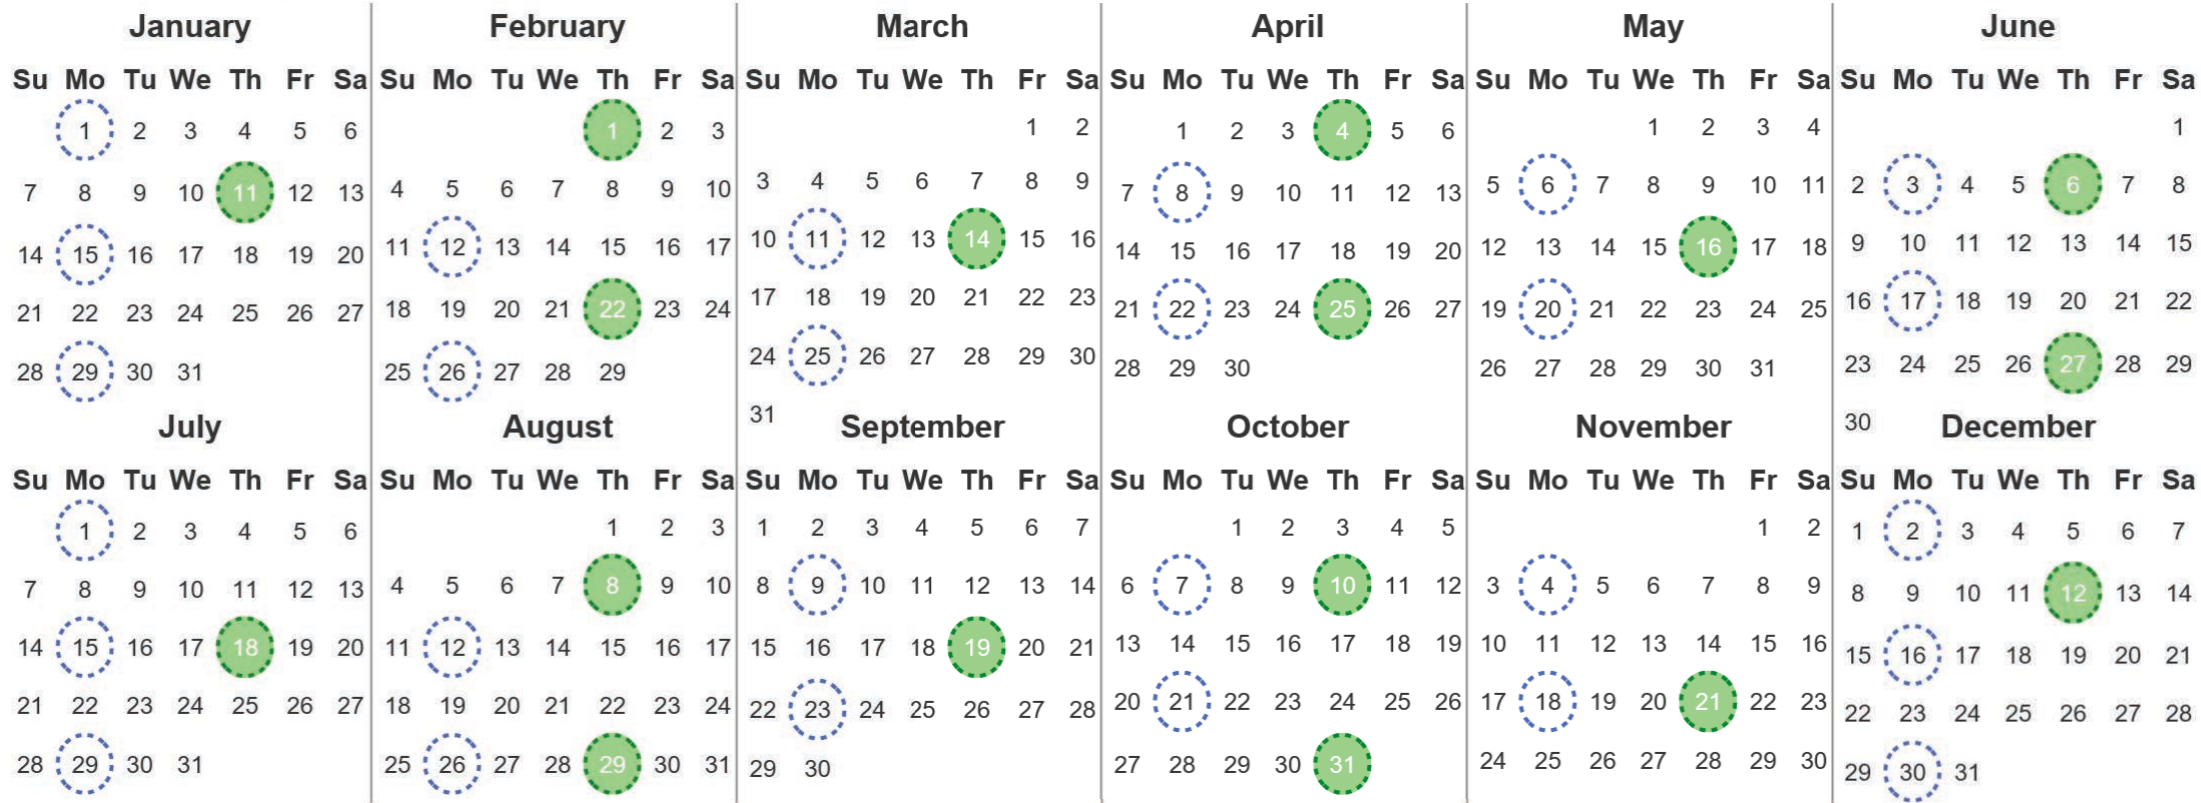

Your waste and recycling collection dates for 2024.

 <b>Non-recyclable Bin</b> Only for items that cannot be recycled	 <b>Recycling Bin</b> Paper, card & cardboard • Plastic bottles, pots, tubs & trays • Tins, cans & empty aerosols • Cartons
---	---

Please place your bins out for collection **by 7.00am on your collection day.**

 	 	 <b>Festive Collections</b> Check local press or website for details
---	---	--

Calendar Reference: LORN29