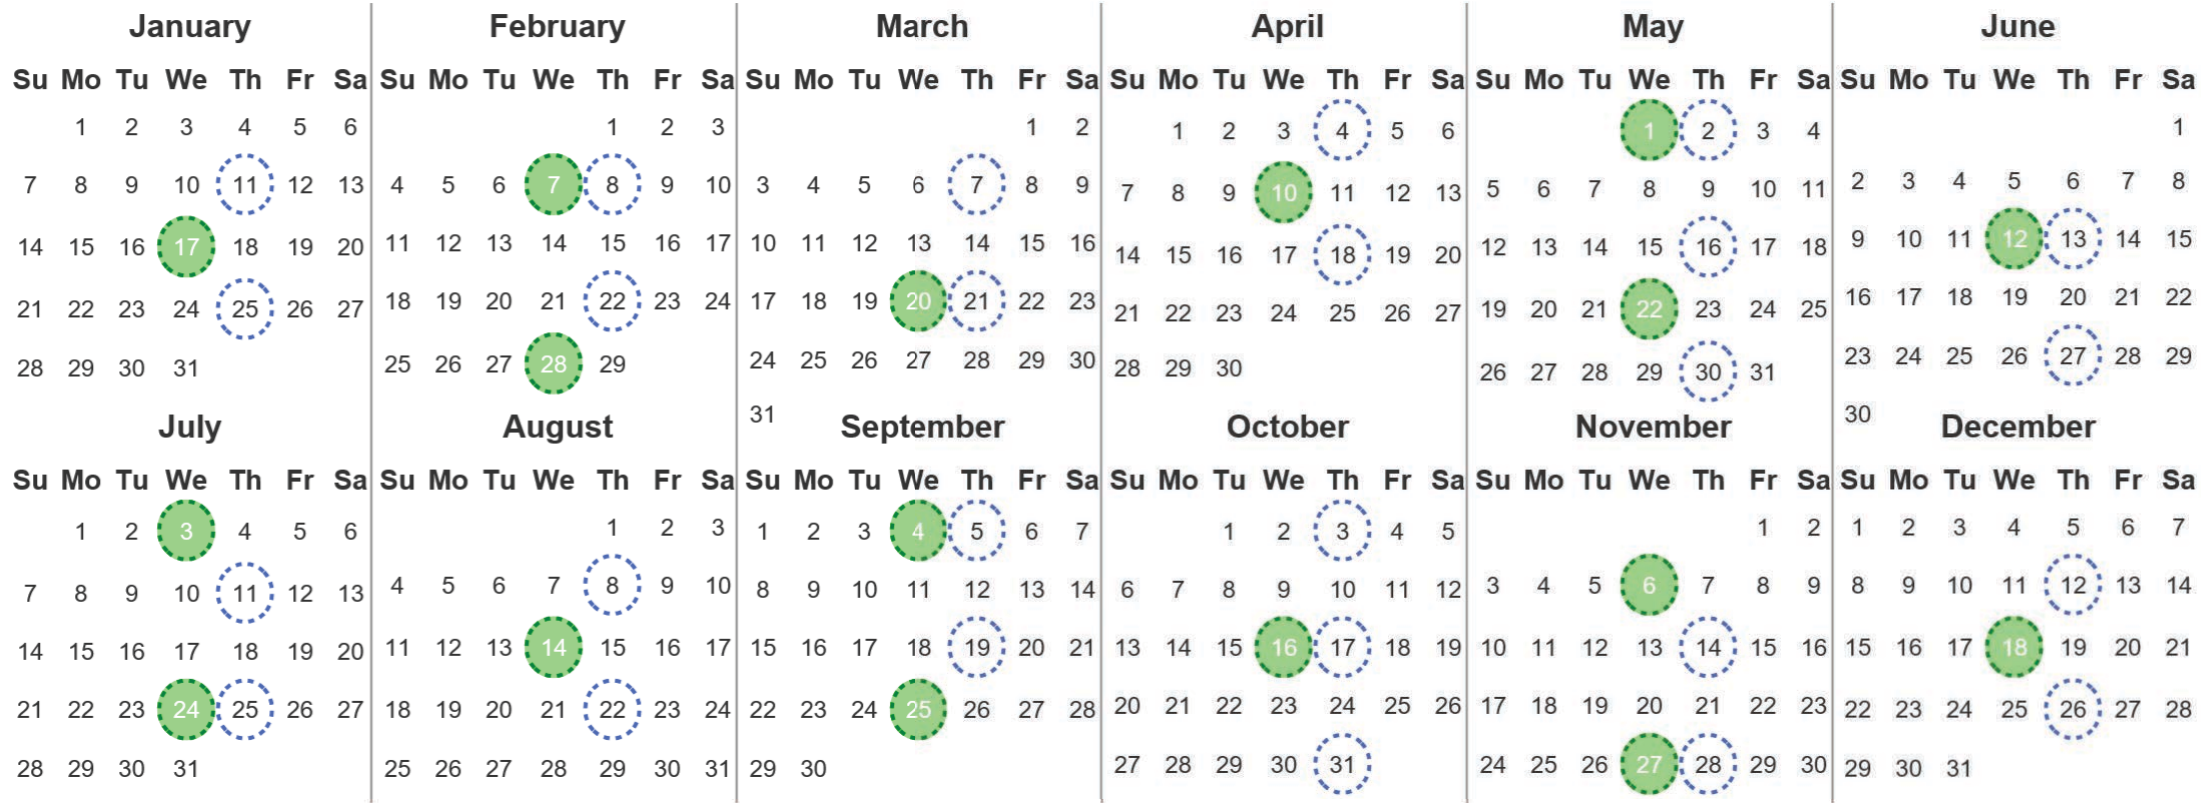

Your waste and recycling collection dates for 2024.

Non-recyclable Bin
Only for items that cannot be recycled

Recycling Bin
Paper, card & cardboard • Plastic bottles, pots, tubs & trays • Tins, cans & empty aerosols • Cartons

Please place your bins out for collection by 7.00am on your collection day.

Festive Collections
Check local press or website for details