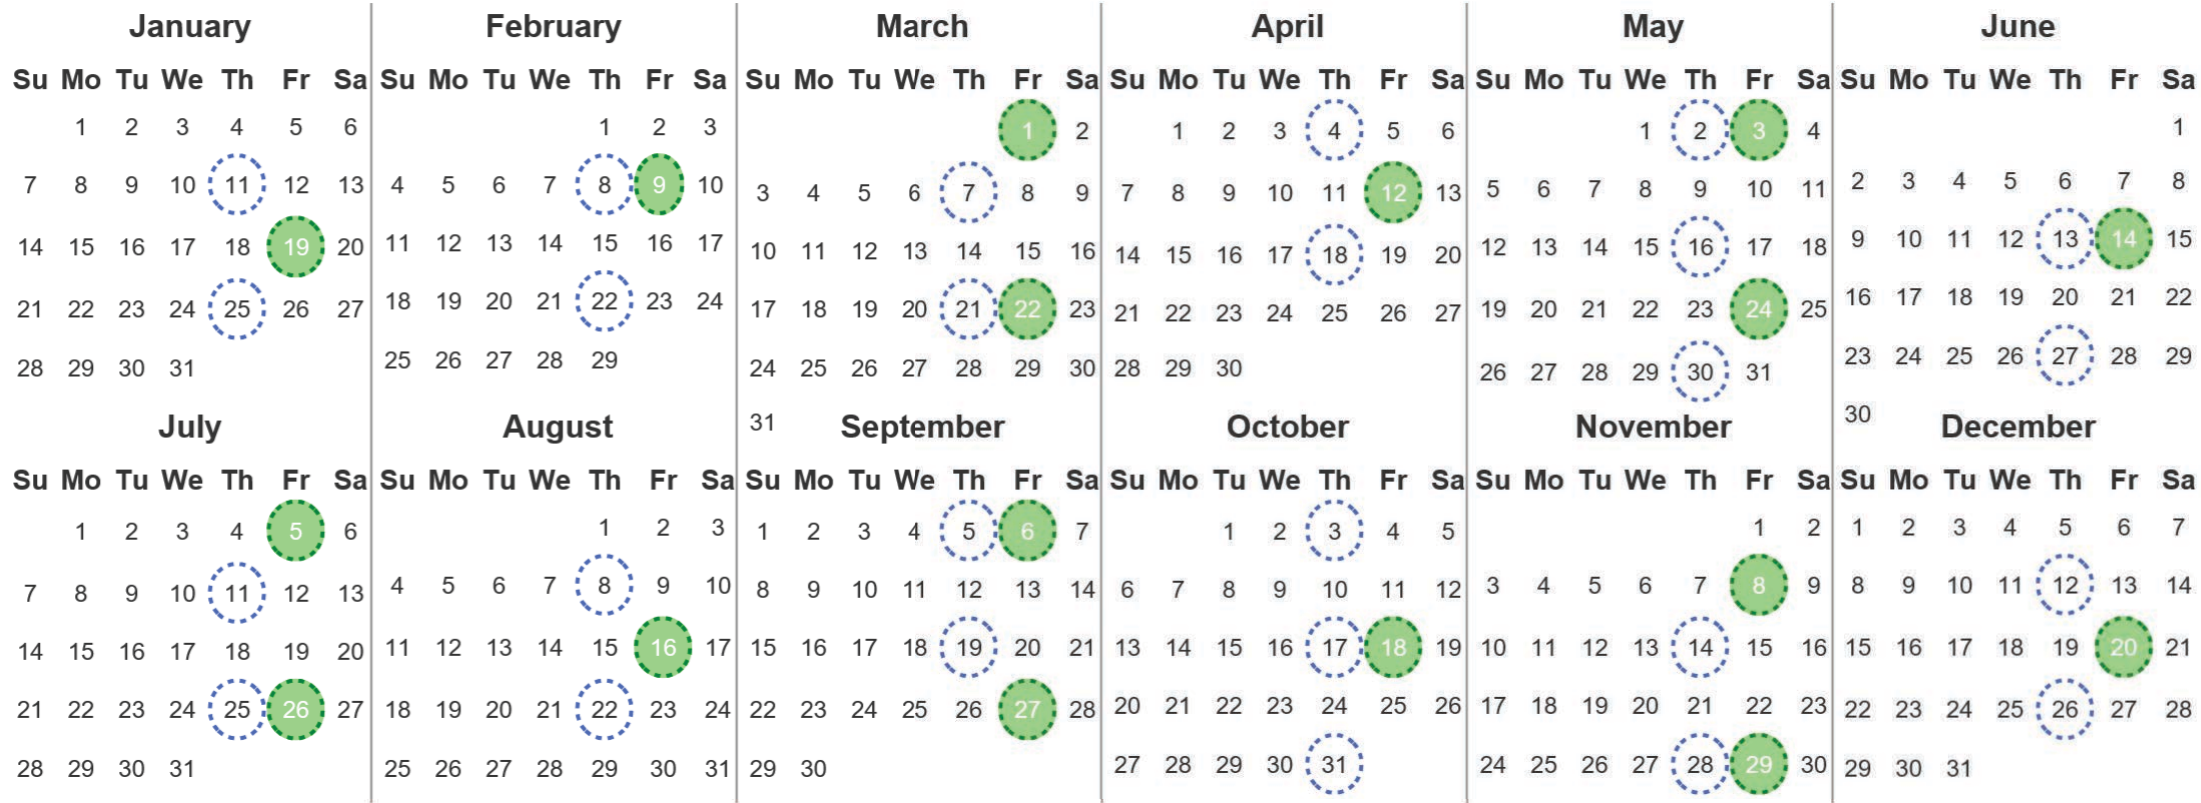

Your waste and recycling collection dates for **2024**.

**Non-recyclable Bin**  
Only for items that cannot be recycled

**Recycling Bin**  
Paper, card & cardboard • Plastic bottles, pots, tubs & trays • Tins, cans & empty aerosols • Cartons

Please place your bins out for collection **by 7.00am on your collection day.**

**Festive Collections**  
Check local press or website for details

Calendar Reference: LORN23