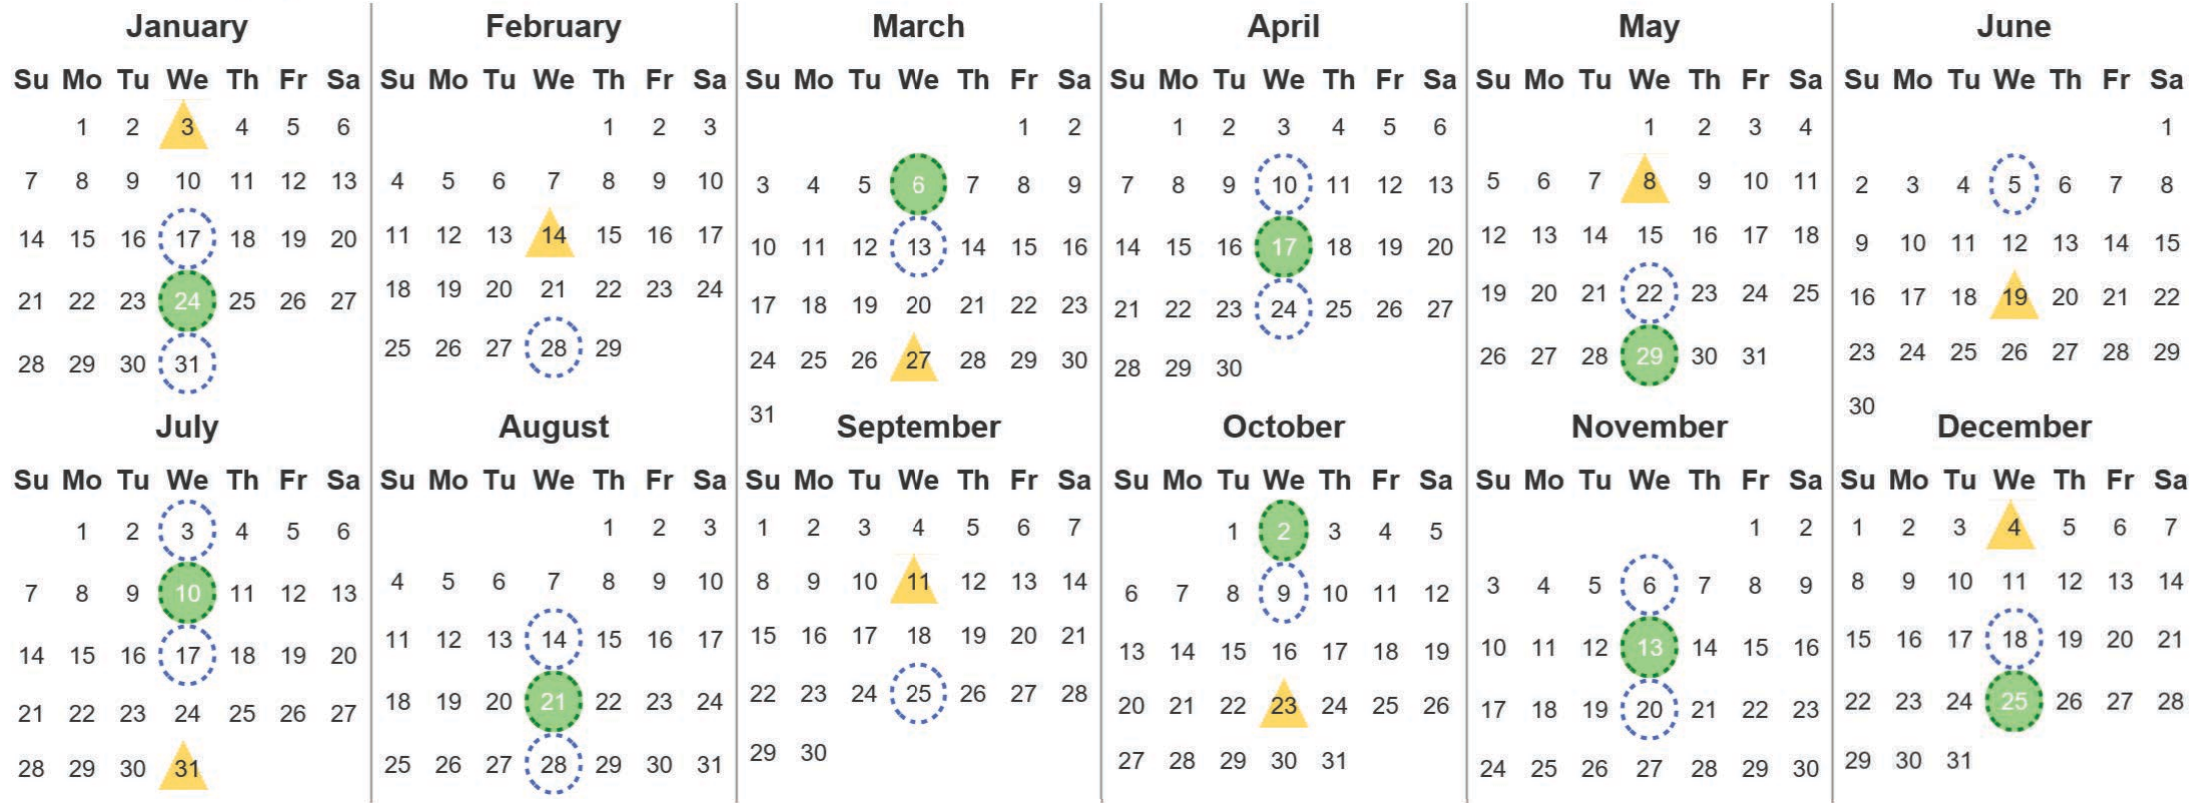

Your waste and recycling collection dates for **2024**.

	Non-recyclable Bin Only for items that cannot be recycled		Recycling Bin Paper, card & cardboard • Plastic bottles, pots, tubs & trays • Tins, cans & empty aerosols • Cartons
---	---	---	---

Please place your bins out for collection **by 7.00am** on your collection day.

						
---	---	---	---	---	---	---

 **Festive Collections**
Check local press or website for details