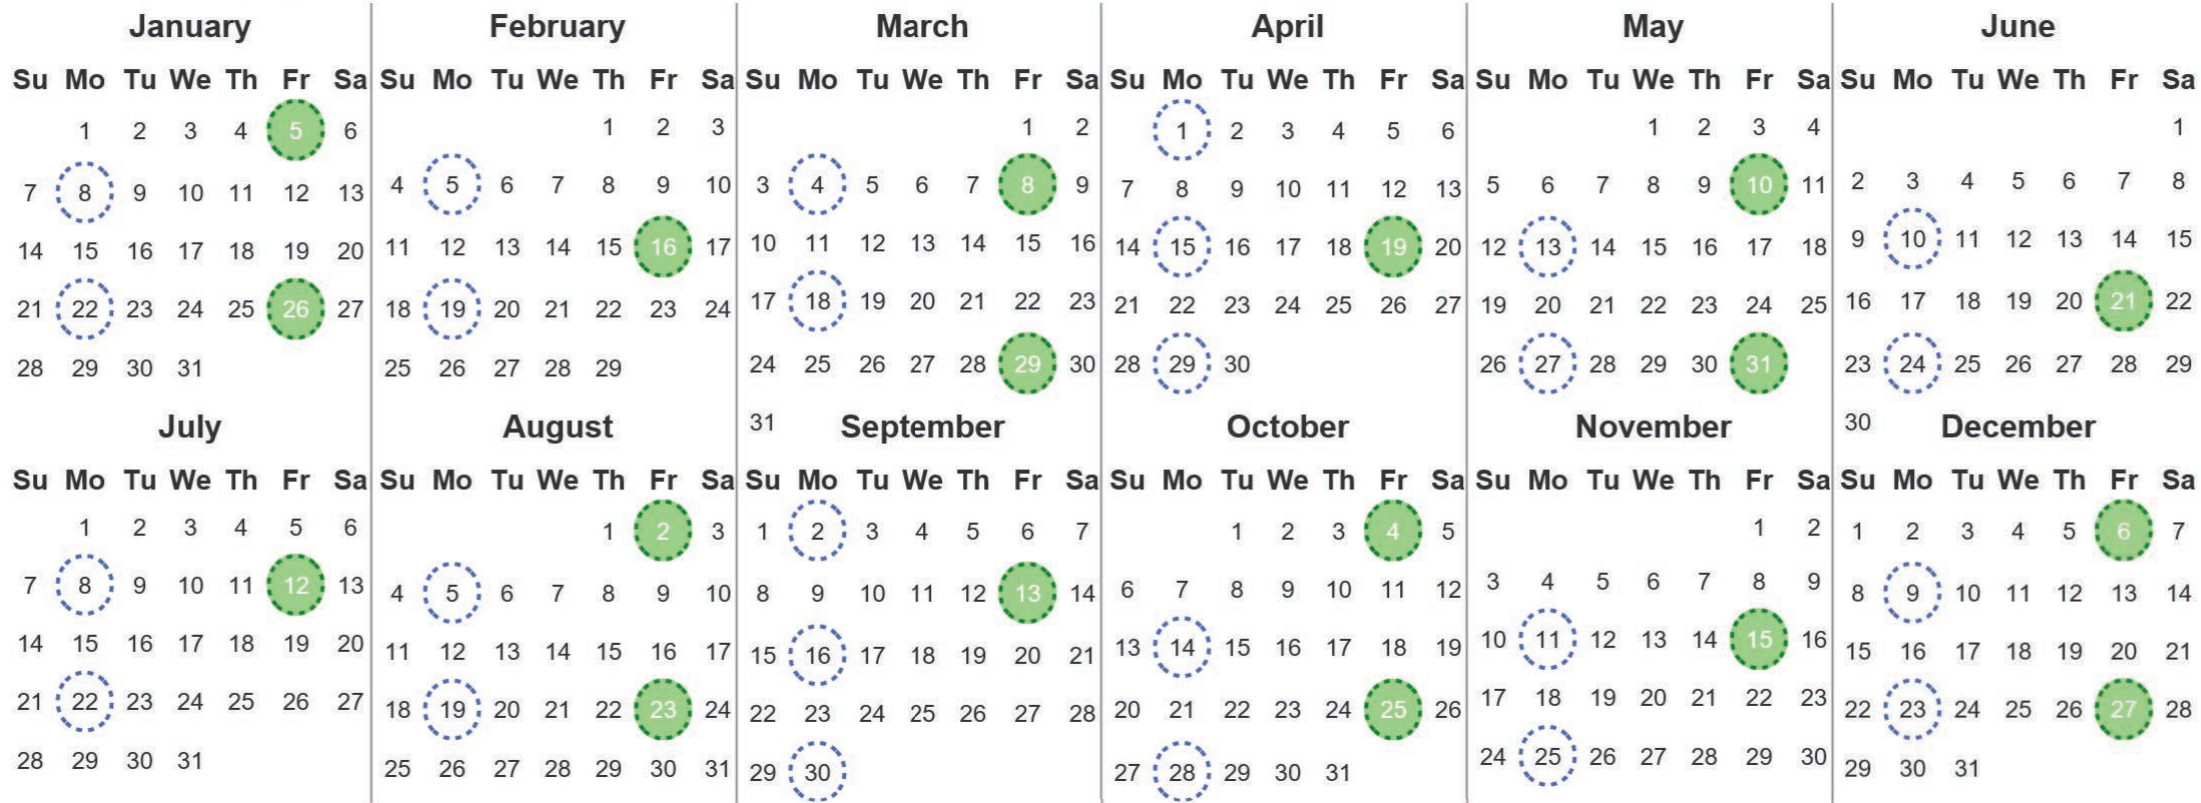

Your waste and recycling collection dates for 2024.

	Non-recyclable Bin Only for items that cannot be recycled		Recycling Bin Paper, card & cardboard • Plastic bottles, pots, tubs & trays • Tins, cans & empty aerosols • Cartons
---	---	---	---

Please place your bins out for collection **by 7.00am** on your collection day.

					Festive Collections Check local press or website for details
---	---	---	---	---	--