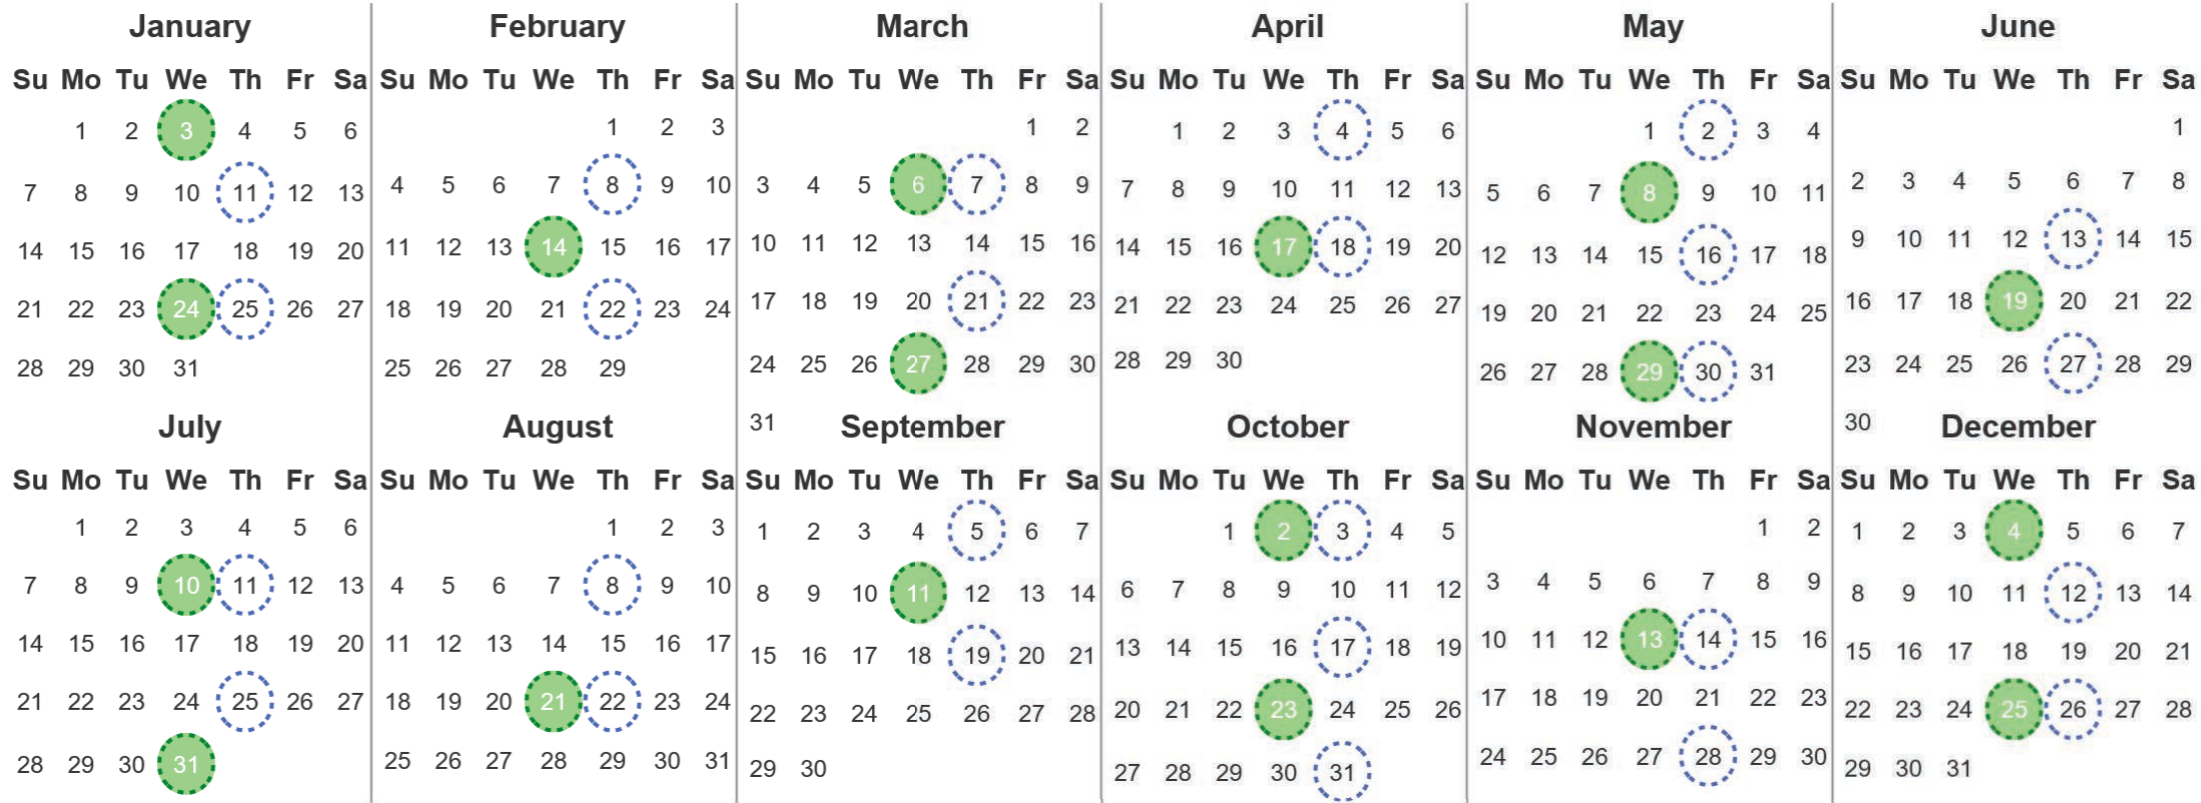

Your waste and recycling collection dates for 2024.

**Non-recyclable Bin**  
Only for items that cannot be recycled

**Recycling Bin**  
Paper, card & cardboard • Plastic bottles, pots, tubs & trays • Tins, cans & empty aerosols • Cartons

Please place your bins out for collection by 7.00am on your collection day.

**Festive Collections**  
Check local press or website for details

Calendar Reference: LORN20