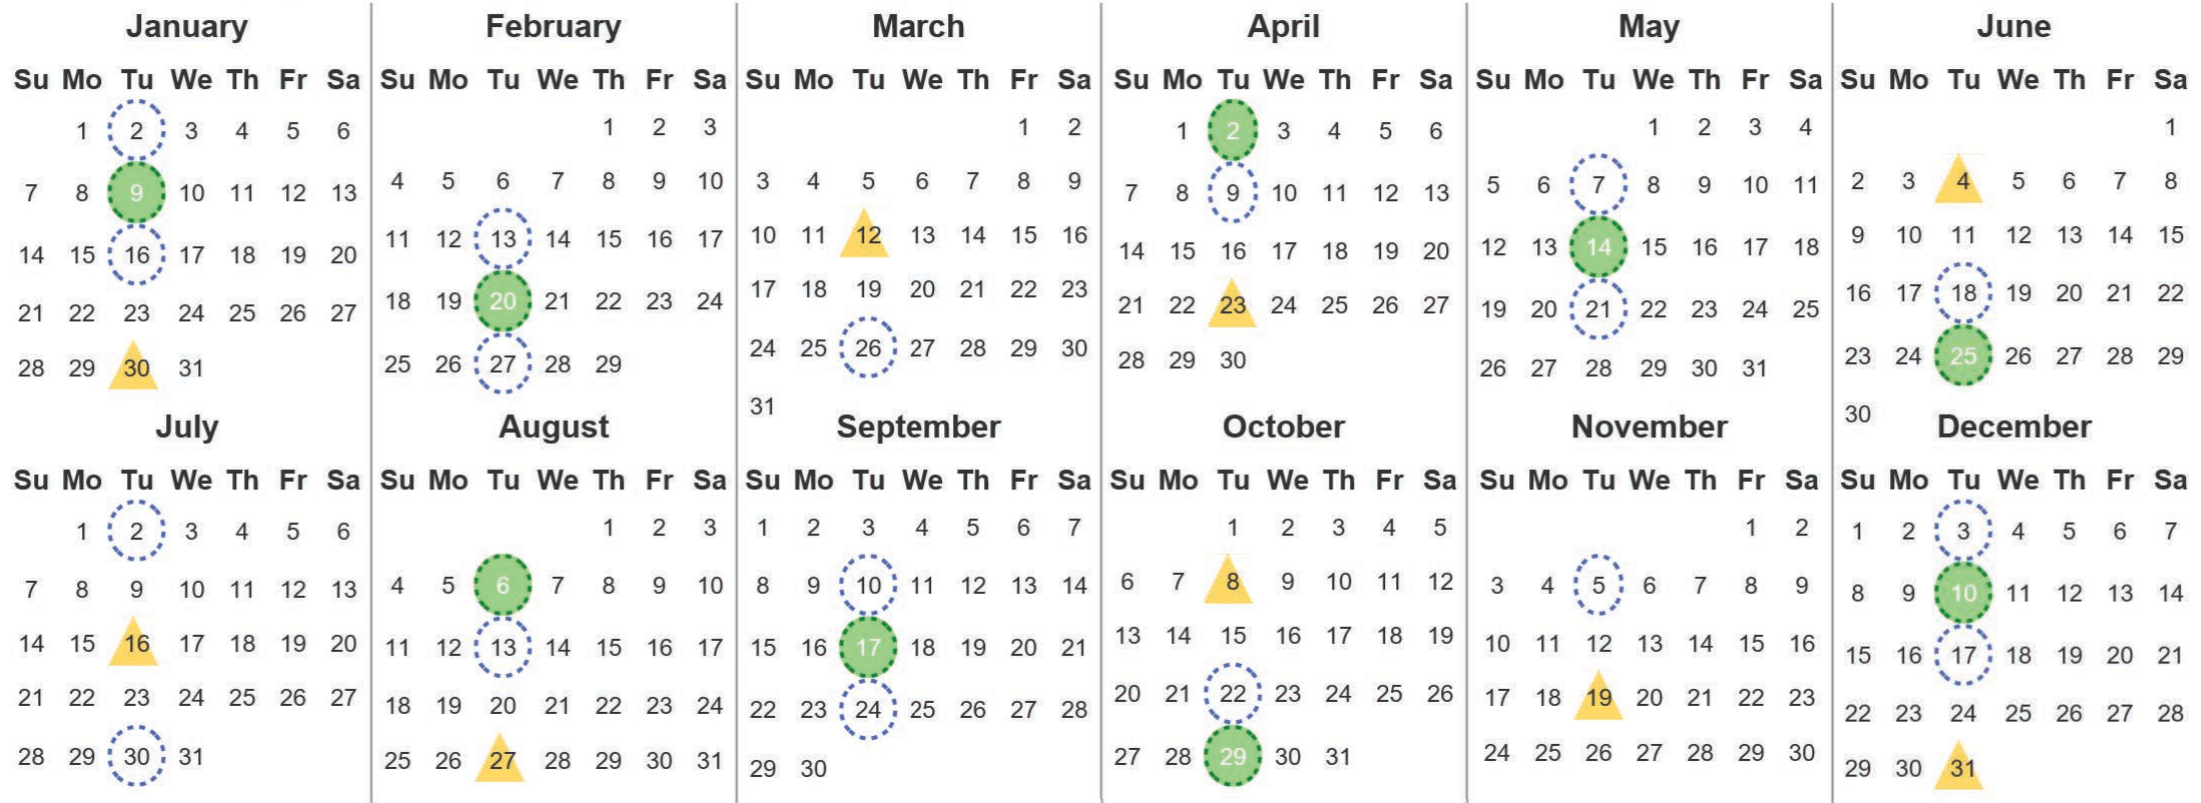

Your waste and recycling collection dates for 2024.

Non-recyclable Bin
Only for items that cannot be recycled

Recycling Bin
Paper, card & cardboard • Plastic bottles, pots, tubs & trays • Tins, cans & empty aerosols • Cartons

Please place your bins out for collection by 7.00am on your collection day.

Festive Collections
Check local press or website for details

Calendar Reference: LORN02