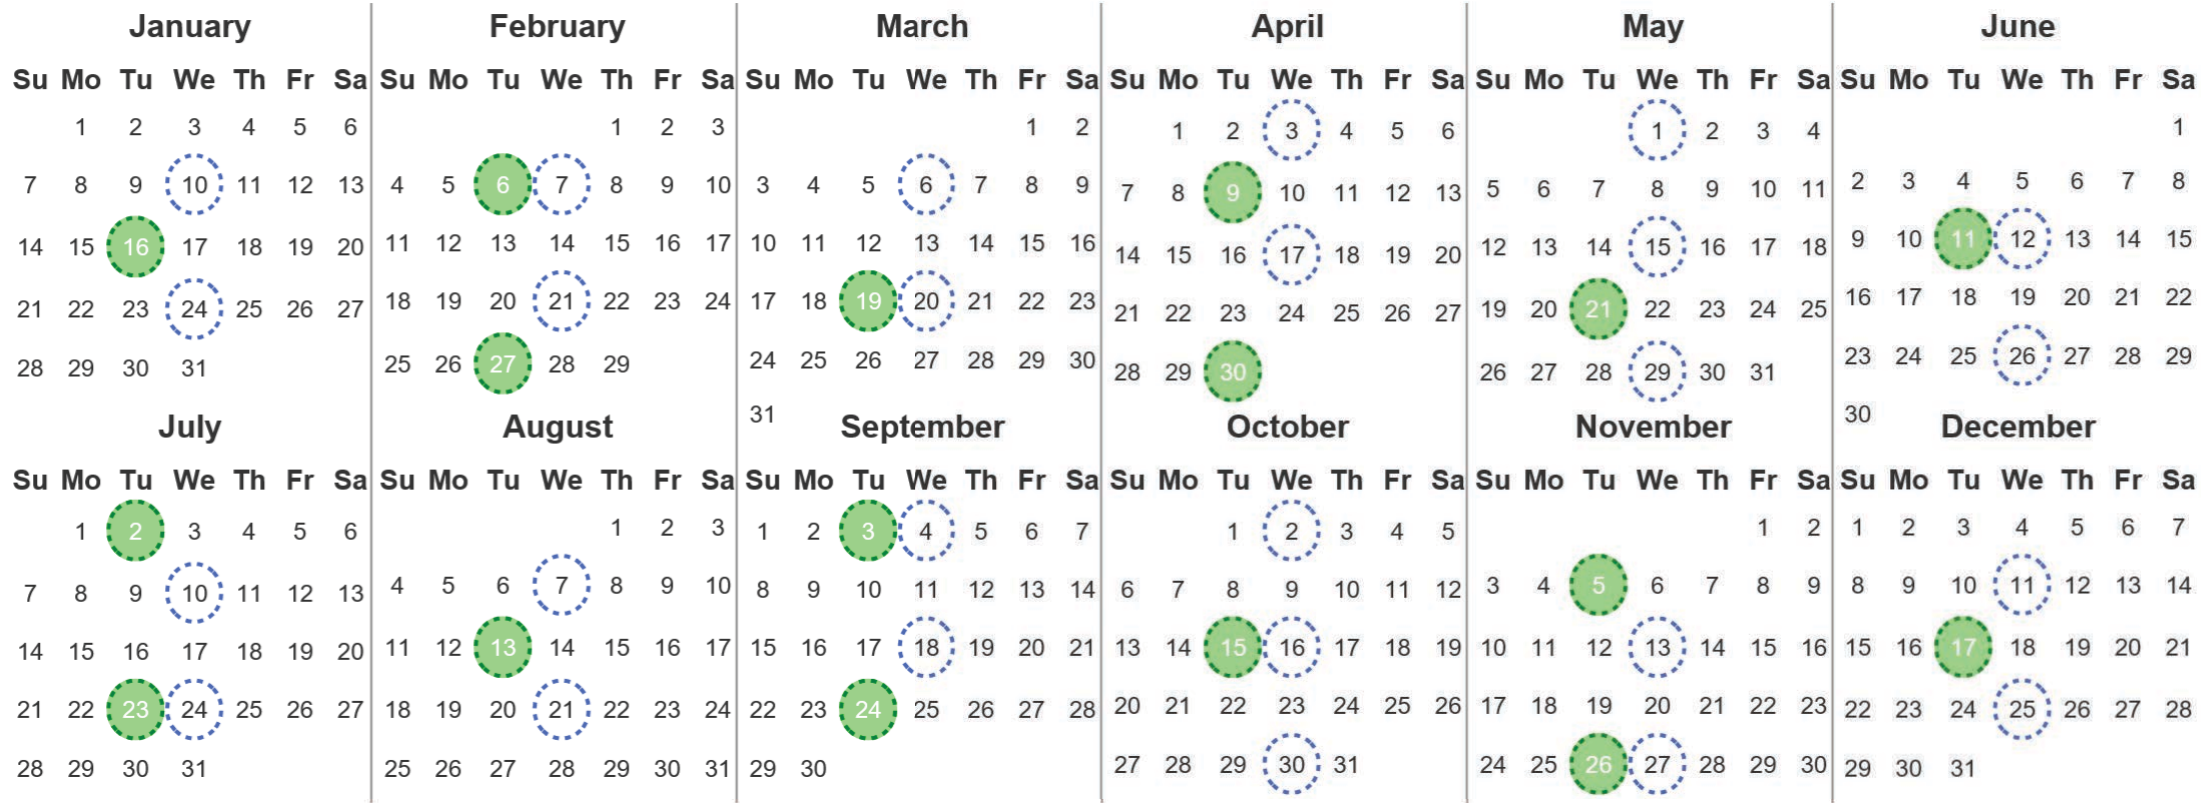

Your waste and recycling collection dates for **2024**.

Non-recyclable Bin
Only for items that cannot be recycled

Recycling Bin
Paper, card & cardboard • Plastic bottles, pots, tubs & trays • Tins, cans & empty aerosols • Cartons

Please place your bins out for collection **by 7.00am** on your collection day.

Festive Collections
Check local press or website for details