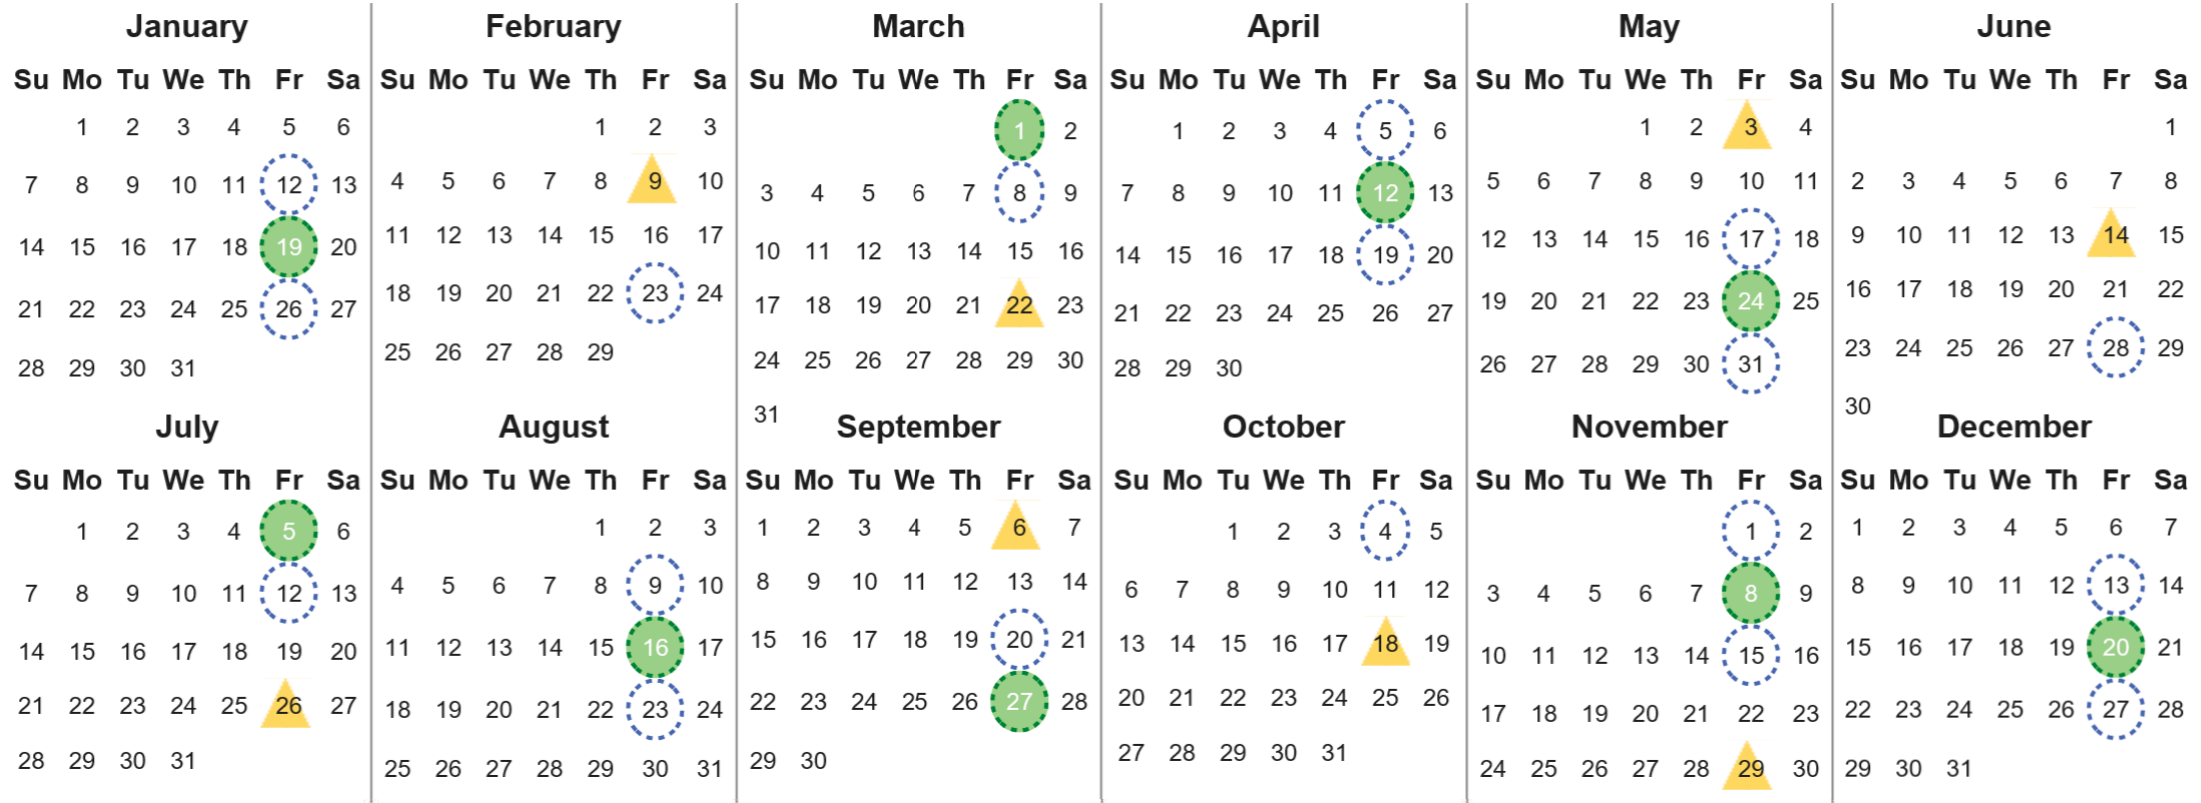

Your waste and recycling collection dates for **2024**.

 <b>Non-recyclable Bin</b> Only for items that cannot be recycled	 <b>Recycling Bin</b> Paper, card & cardboard • Plastic bottles, pots, tubs & trays • Tins, cans & empty aerosols • Cartons
---	---

Please place your bins out for collection **by 7.00am** on your collection day.

  	 	 
---	---	---

 <b>Festive Collections</b> Check local press or website for details
---

Calendar Reference: LORN16