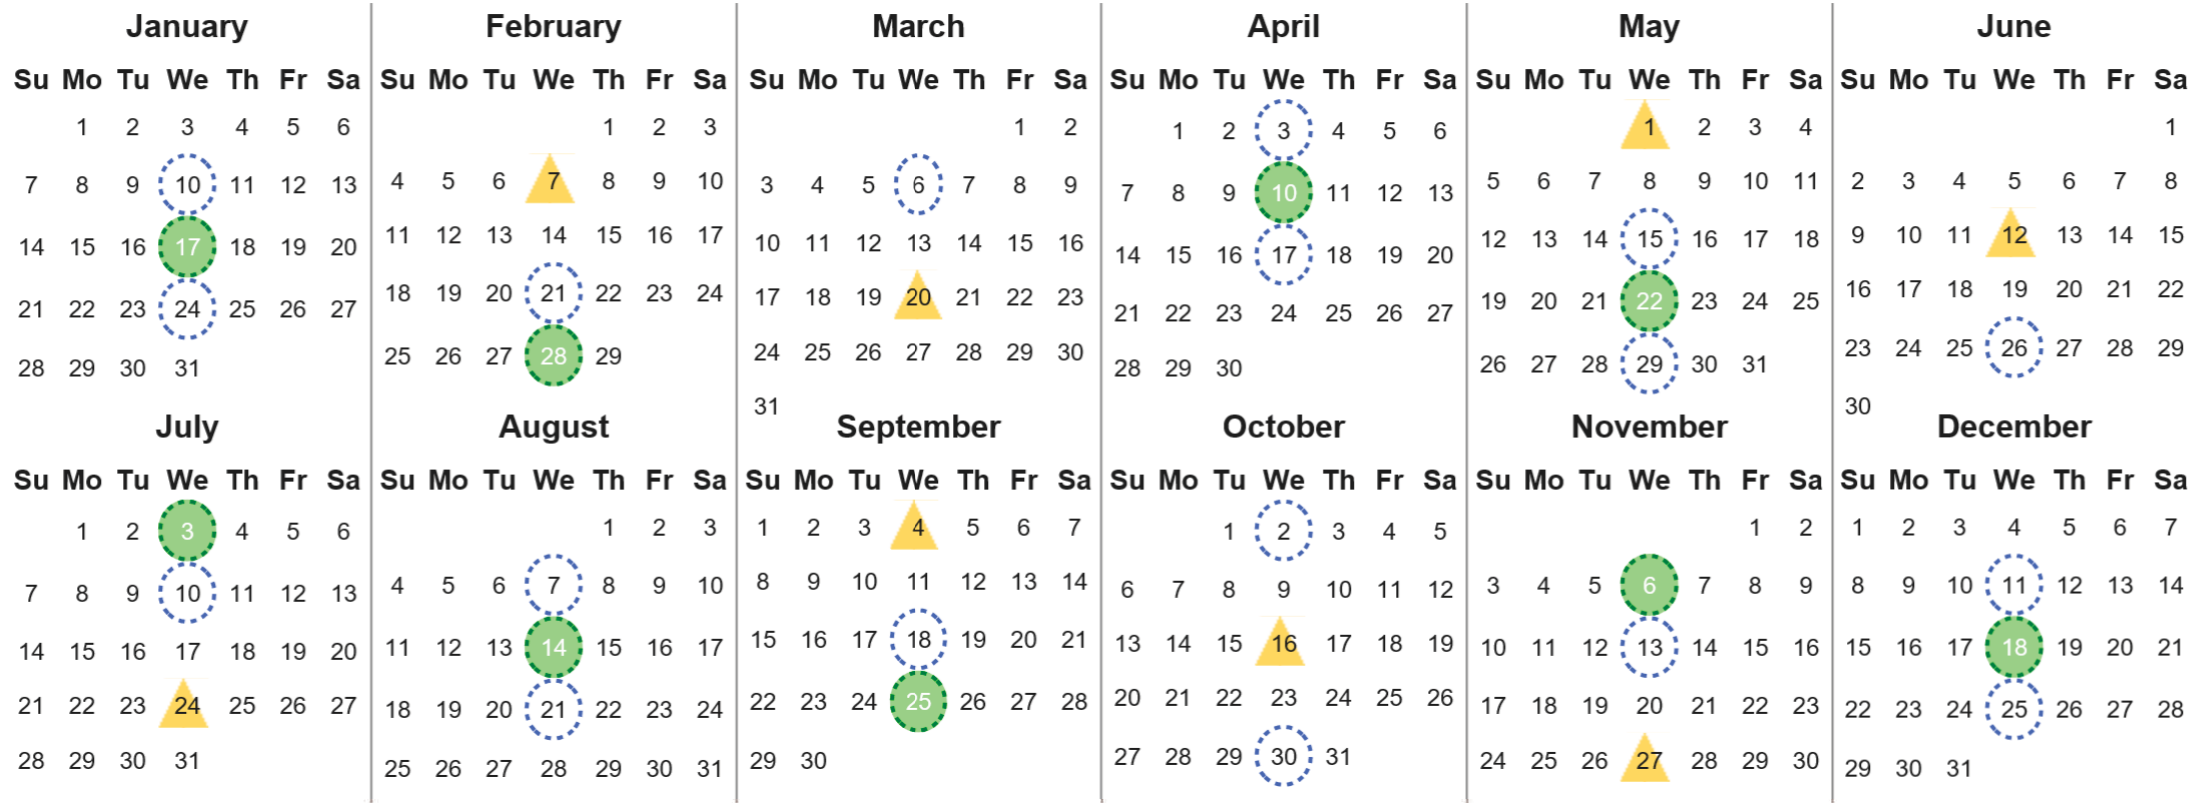

Your waste and recycling collection dates for 2024.

**Non-recyclable Bin**  
Only for items that cannot be recycled

**Recycling Bin**  
Paper, card & cardboard • Plastic bottles, pots, tubs & trays • Tins, cans & empty aerosols • Cartons

Please place your bins out for collection by **7.00am** on your collection day.

**Festive Collections**  
Check local press or website for details