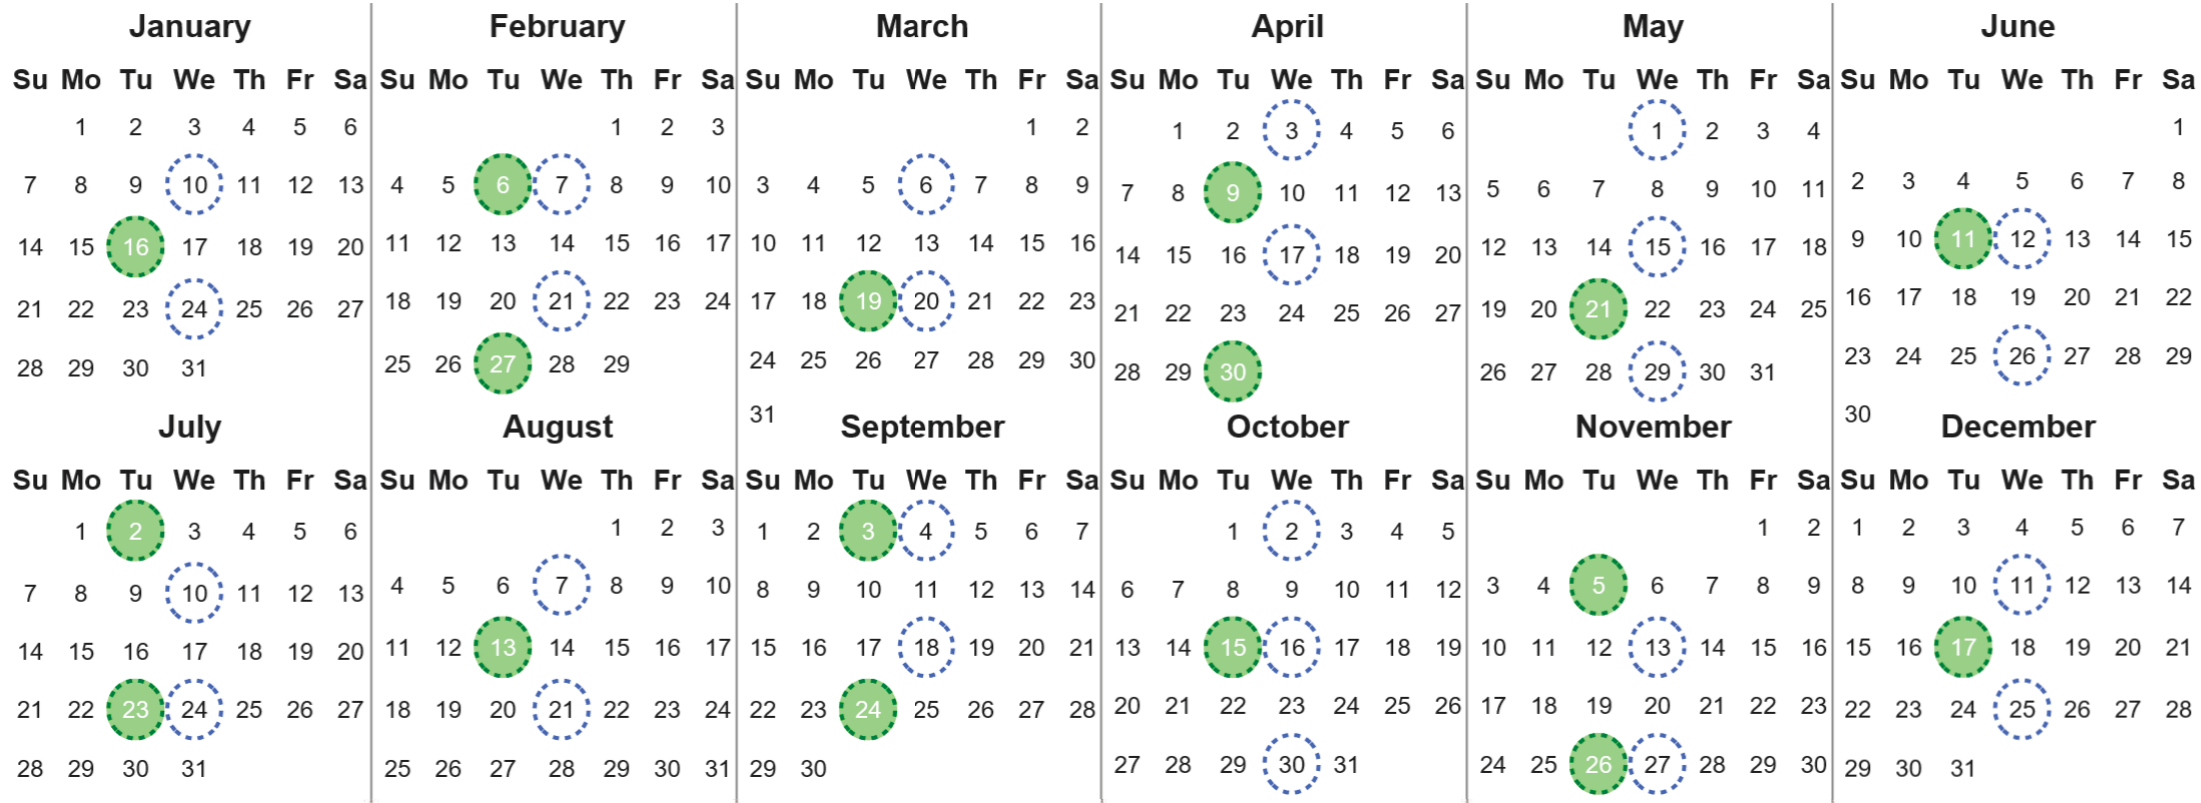

Your waste and recycling collection dates for **2024**.

Non-recyclable Bin
Only for items that cannot be recycled

Recycling Bin
Paper, card & cardboard • Plastic bottles, pots, tubs & trays • Tins, cans & empty aerosols • Cartons

Please place your bins out for collection **by 7.00am on your collection day.**

Festive Collections
Check local press or website for details

Calendar Reference: LORN14