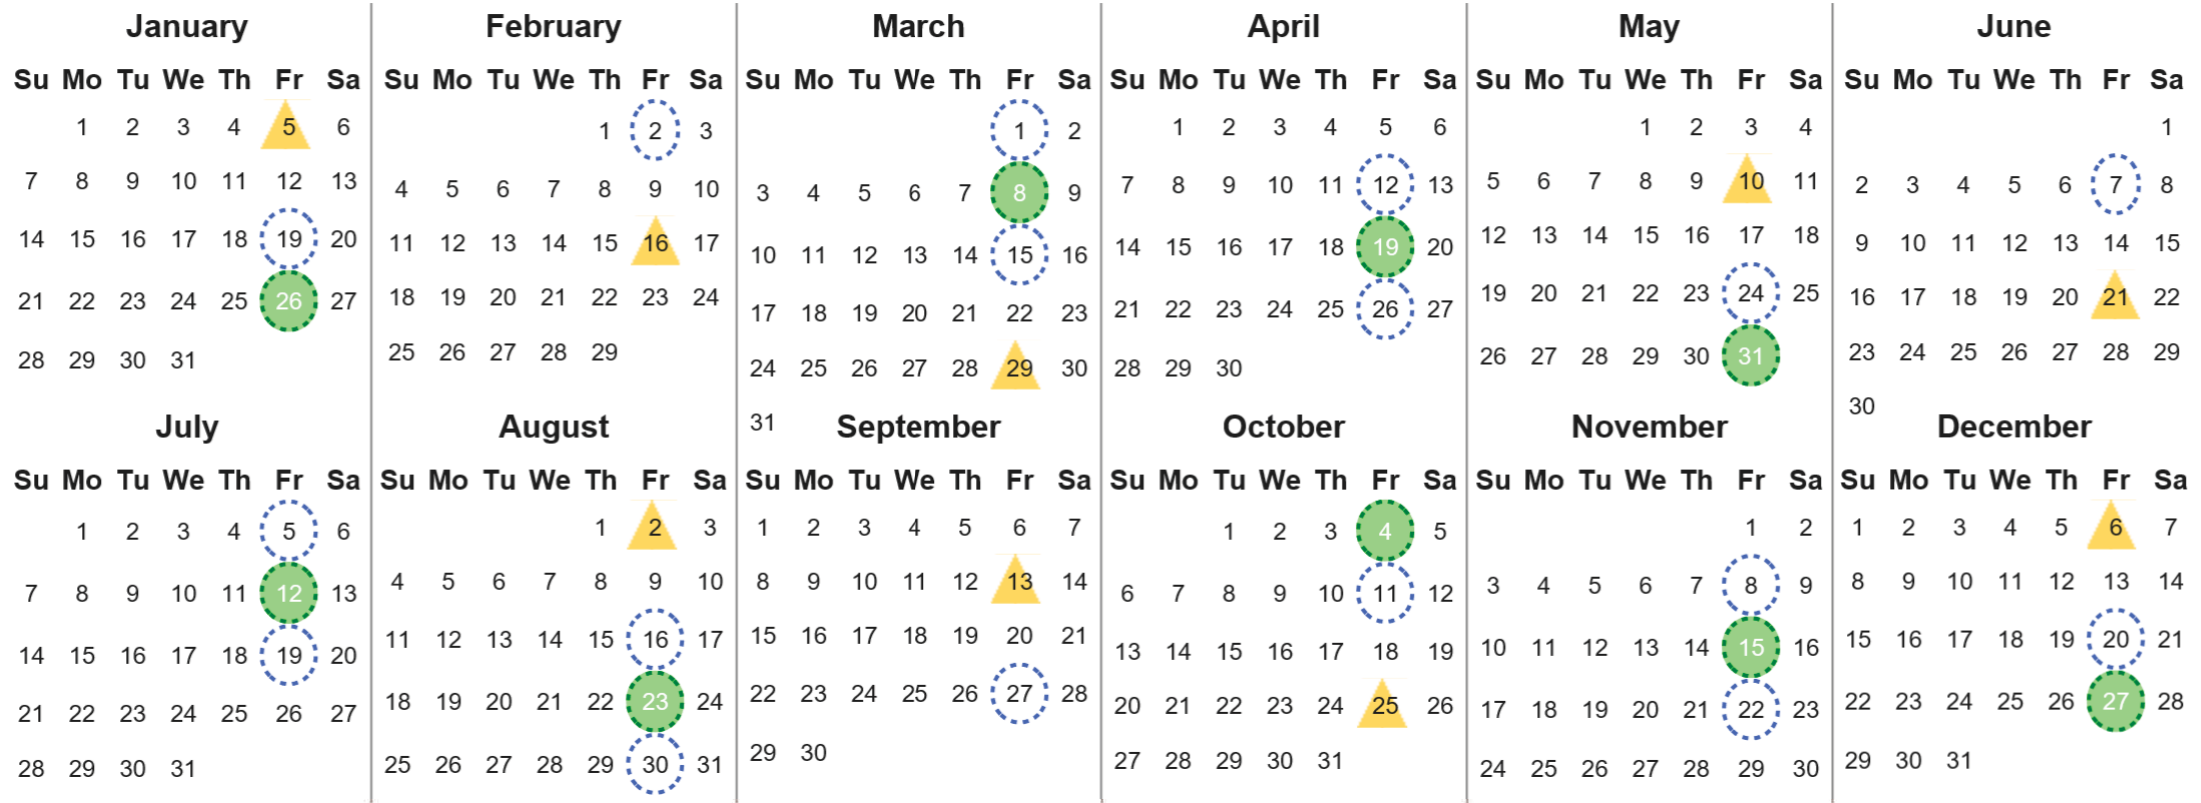

Your waste and recycling collection dates for **2024**.

Non-recyclable Bin
Only for items that cannot be recycled

Recycling Bin
Paper, card & cardboard • Plastic bottles, pots, tubs & trays • Tins, cans & empty aerosols • Cartons

Please place your bins out for collection **by 7.00am on your collection day.**

Festive Collections
Check local press or website for details