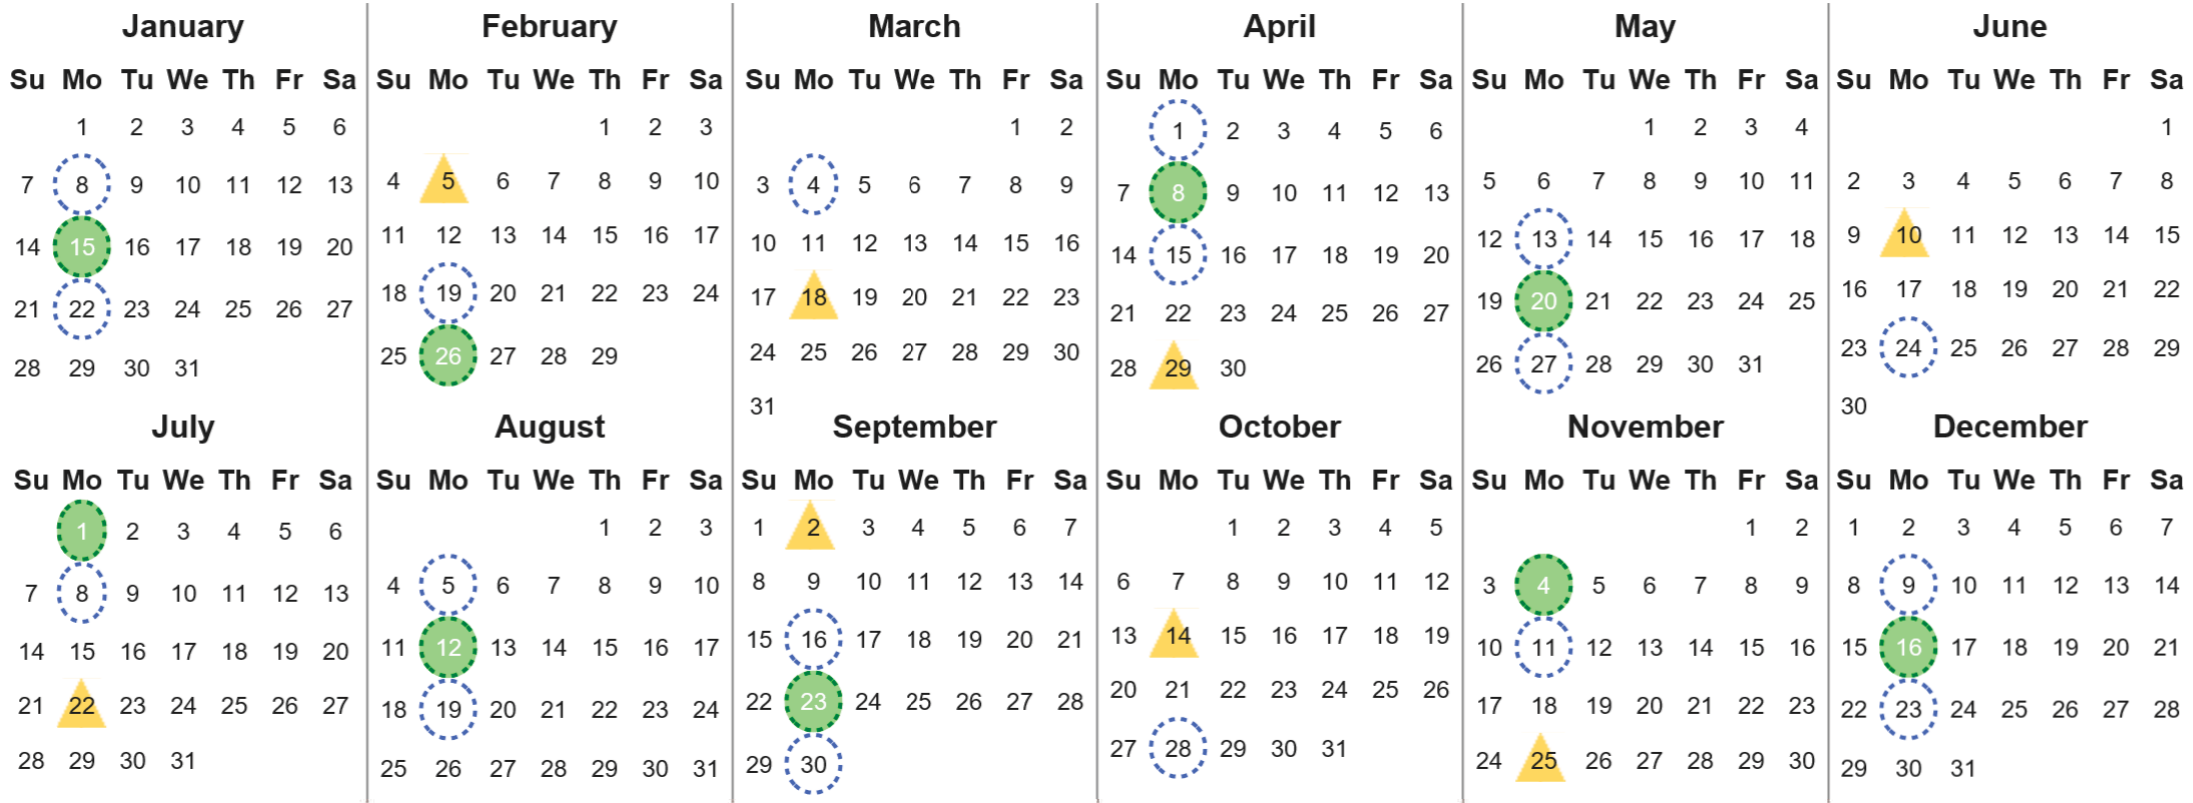

Your waste and recycling collection dates for **2024**.

| | | | |
|---|---|---|---|
|  | Non-recyclable Bin Only for items that cannot be recycled |  | Recycling Bin Paper, card & cardboard • Plastic bottles, pots, tubs & trays • Tins, cans & empty aerosols • Cartons |
|---|---|---|---|

Please place your bins out for collection **by 7.00am** on your collection day.

| | | | | | | |
|---|---|---|---|---|---|---|
|  |  |  |  |  |  |  |
|---|---|---|---|---|---|---|

 **Festive Collections**
Check local press or website for details