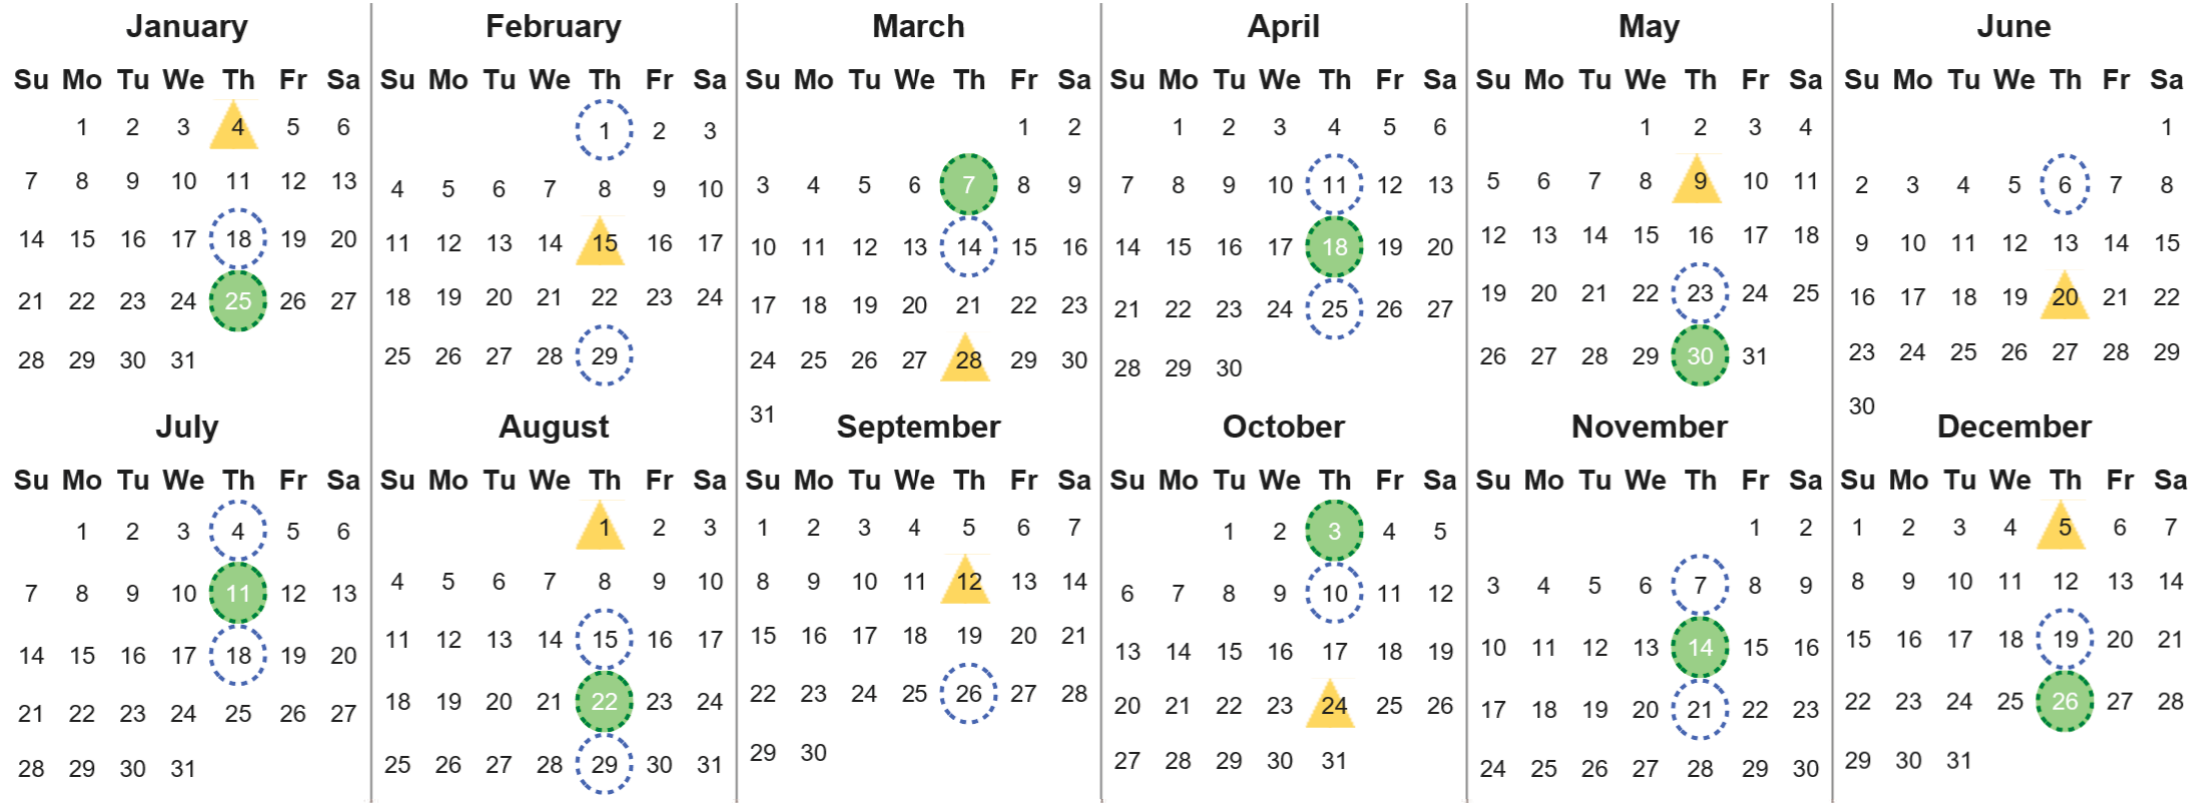

Your waste and recycling collection dates for 2024.

Non-recyclable Bin
Only for items that cannot be recycled

Recycling Bin
Paper, card & cardboard • Plastic bottles, pots, tubs & trays • Tins, cans & empty aerosols • Cartons

Please place your bins out for collection by **7.00am** on your collection day.

Festive Collections
Check local press or website for details