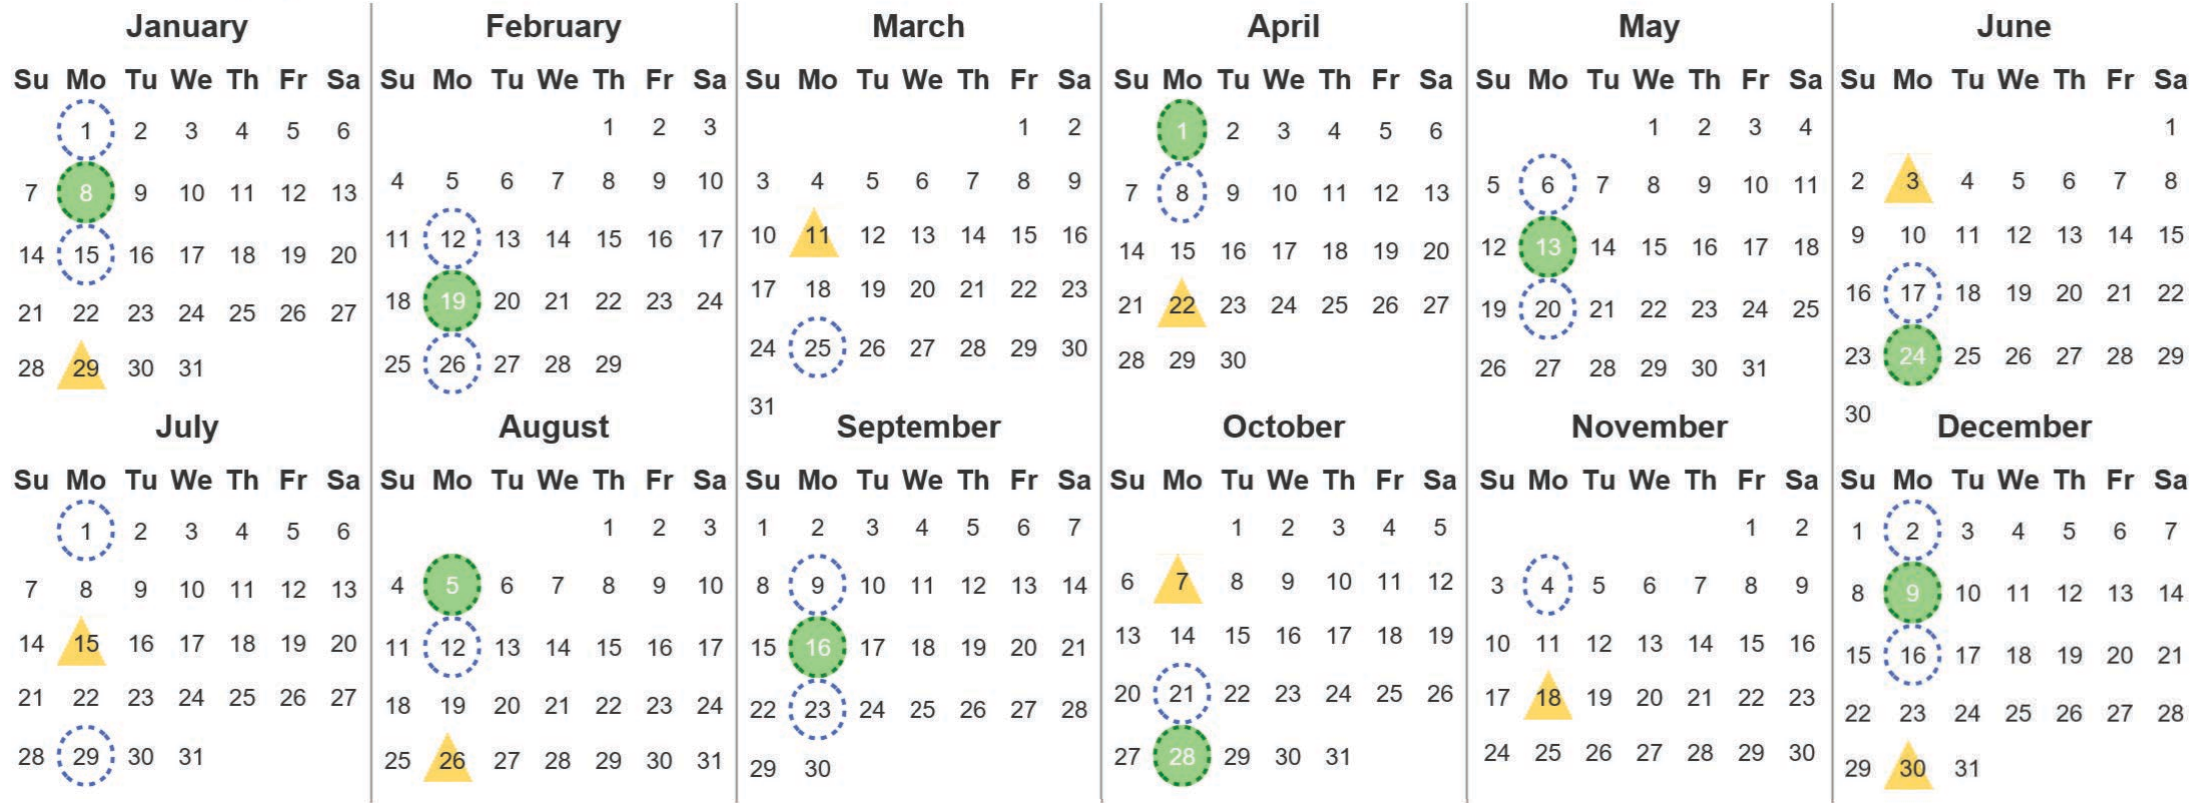

Your waste and recycling collection dates for 2024.

	Non-recyclable Bin Only for items that cannot be recycled		Recycling Bin Paper, card & cardboard • Plastic bottles, pots, tubs & trays • Tins, cans & empty aerosols • Cartons
---	---	---	---

Please place your bins out for collection by 7.00am on your collection day.

								Festive Collections Check local press or website for details
---	---	---	---	---	---	---	--	--

Calendar Reference: LORN01