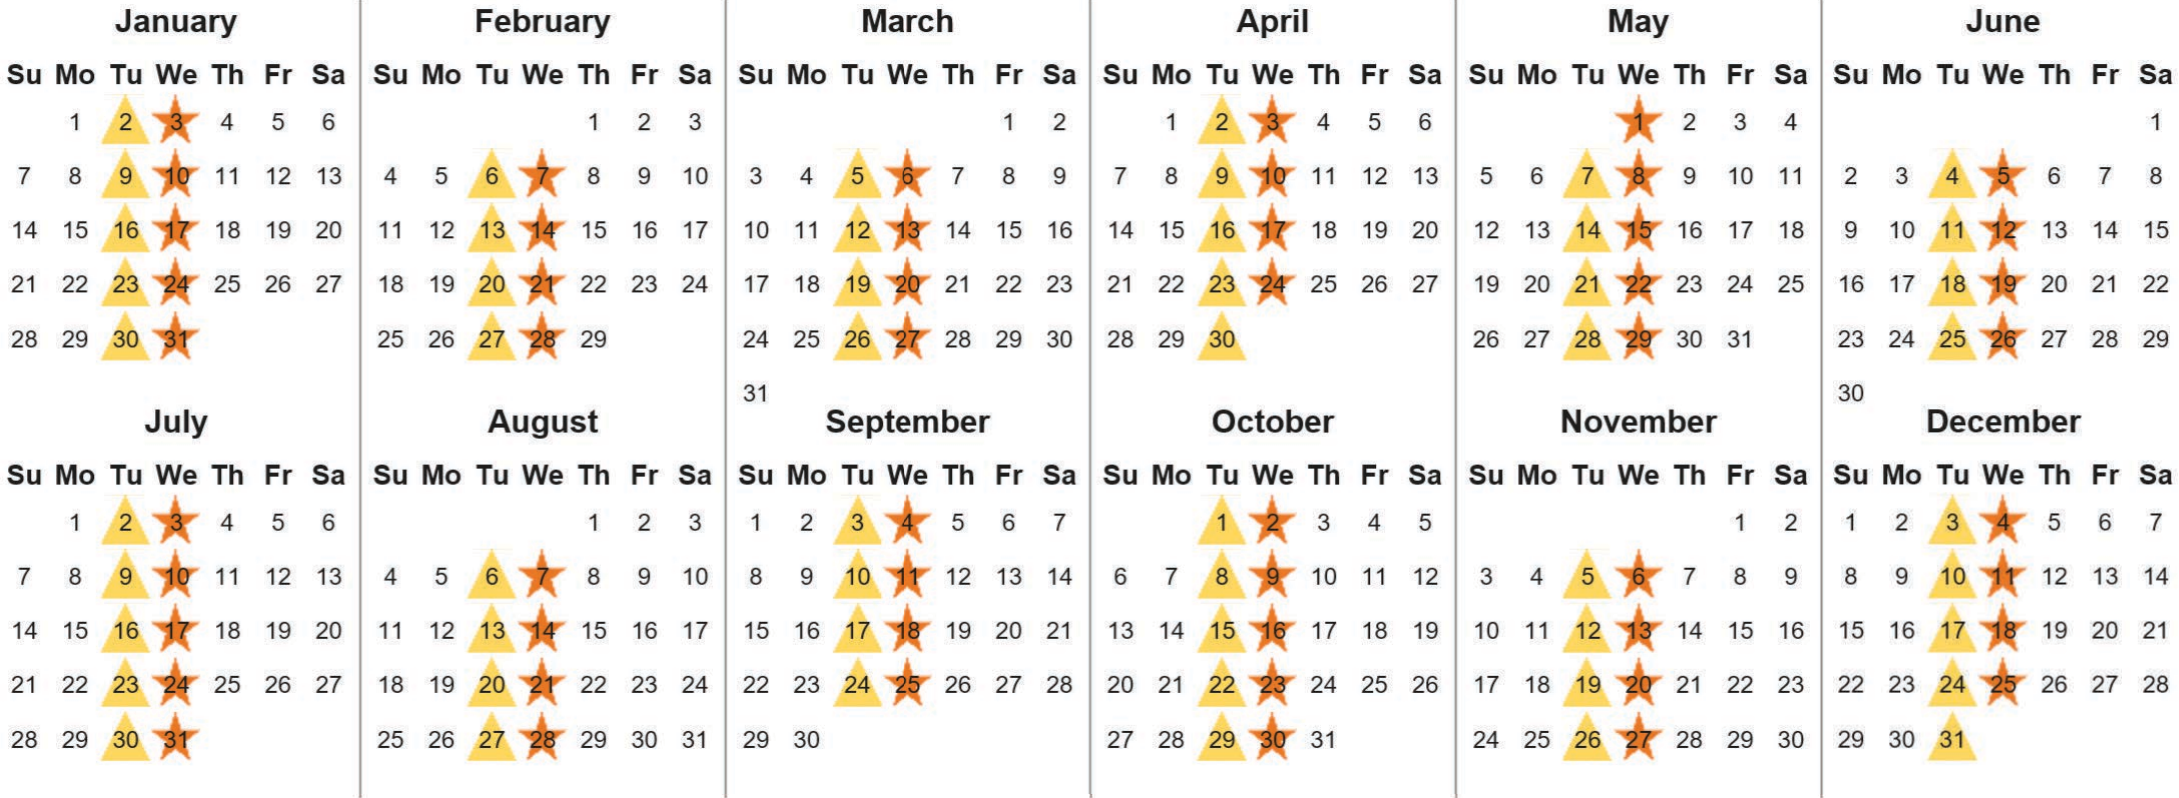

Your waste and recycling collection dates for **2024**.

 Non-recyclable Bin Only for items that cannot be recycled	 Recycling Bin Paper, card & cardboard • Plastic bottles, pots, tubs & trays • Tins, cans & empty aerosols • Cartons	 Food Caddy All cooked & uncooked food waste
---	---	---

Please place your bins out for collection by **6.00am** on your collection day.

  	 	 Festive Collections Check local press or website for details
---	---	--