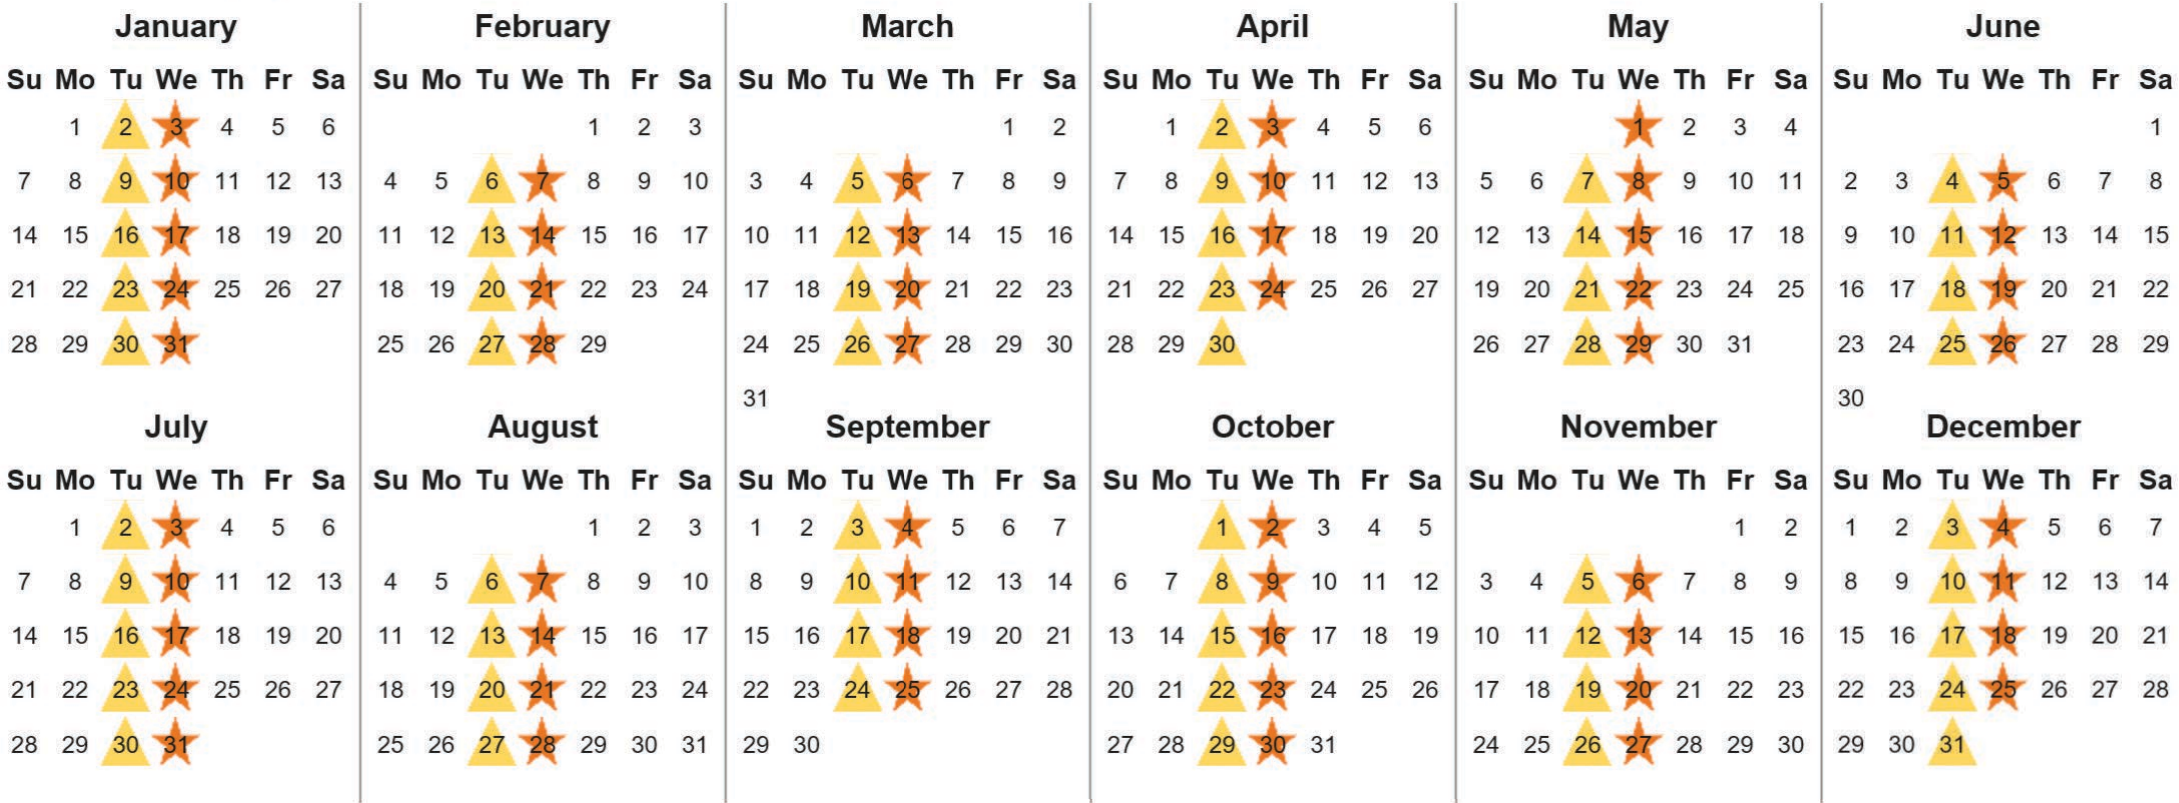

Your waste and recycling collection dates for **2024**.

 Non-recyclable Bin Only for items that cannot be recycled	 Recycling Bin Paper, card & cardboard • Plastic bottles, pots, tubs & trays • Tins, cans & empty aerosols • Cartons	 Food Caddy All cooked & uncooked food waste
---	---	---

Please place your bins out for collection by **6.00am** on your collection day.

  	 	 Festive Collections Check local press or website for details
---	---	--

Calendar Reference: LOMCO4