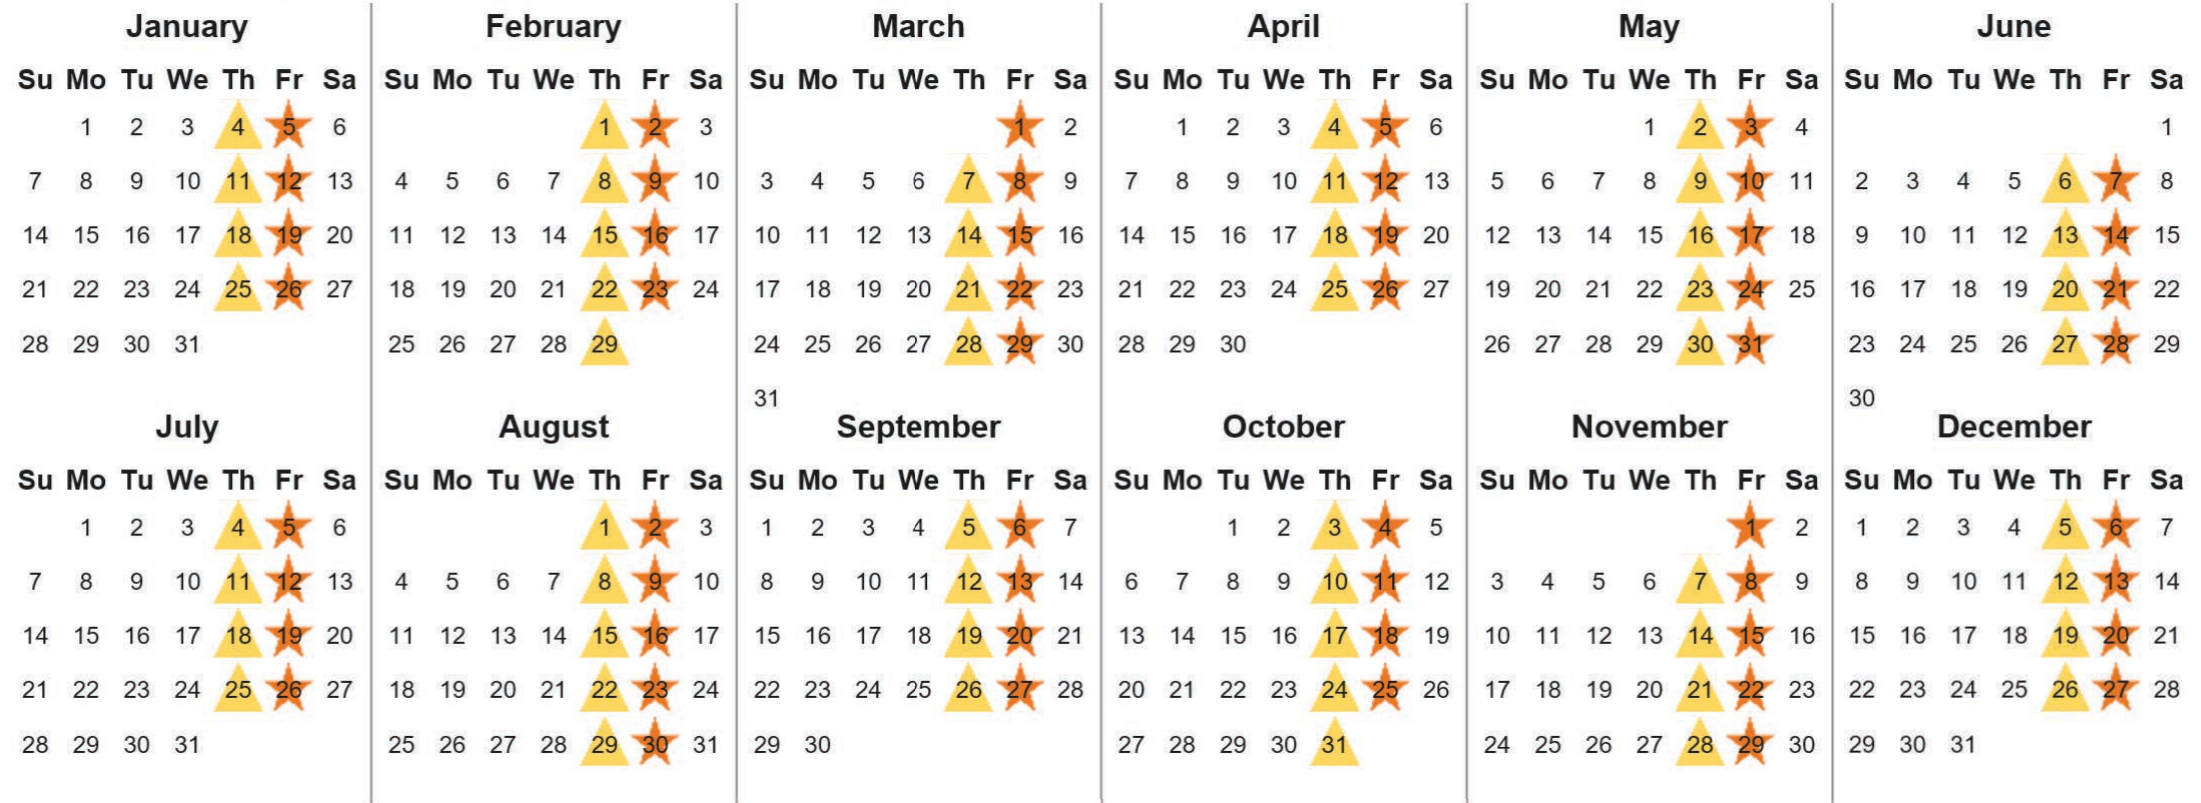

Your waste and recycling collection dates for **2024**.

Non-recyclable Bin
Only for items that cannot be recycled

Recycling Bin
Paper, card & cardboard • Plastic bottles, pots, tubs & trays • Tins, cans & empty aerosols • Cartons

Food Caddy
All cooked & uncooked food waste

Please place your bins out for collection by **6.00am** on your collection day.

Festive Collections
Check local press or website for details

Calendar Reference: LOMCO2