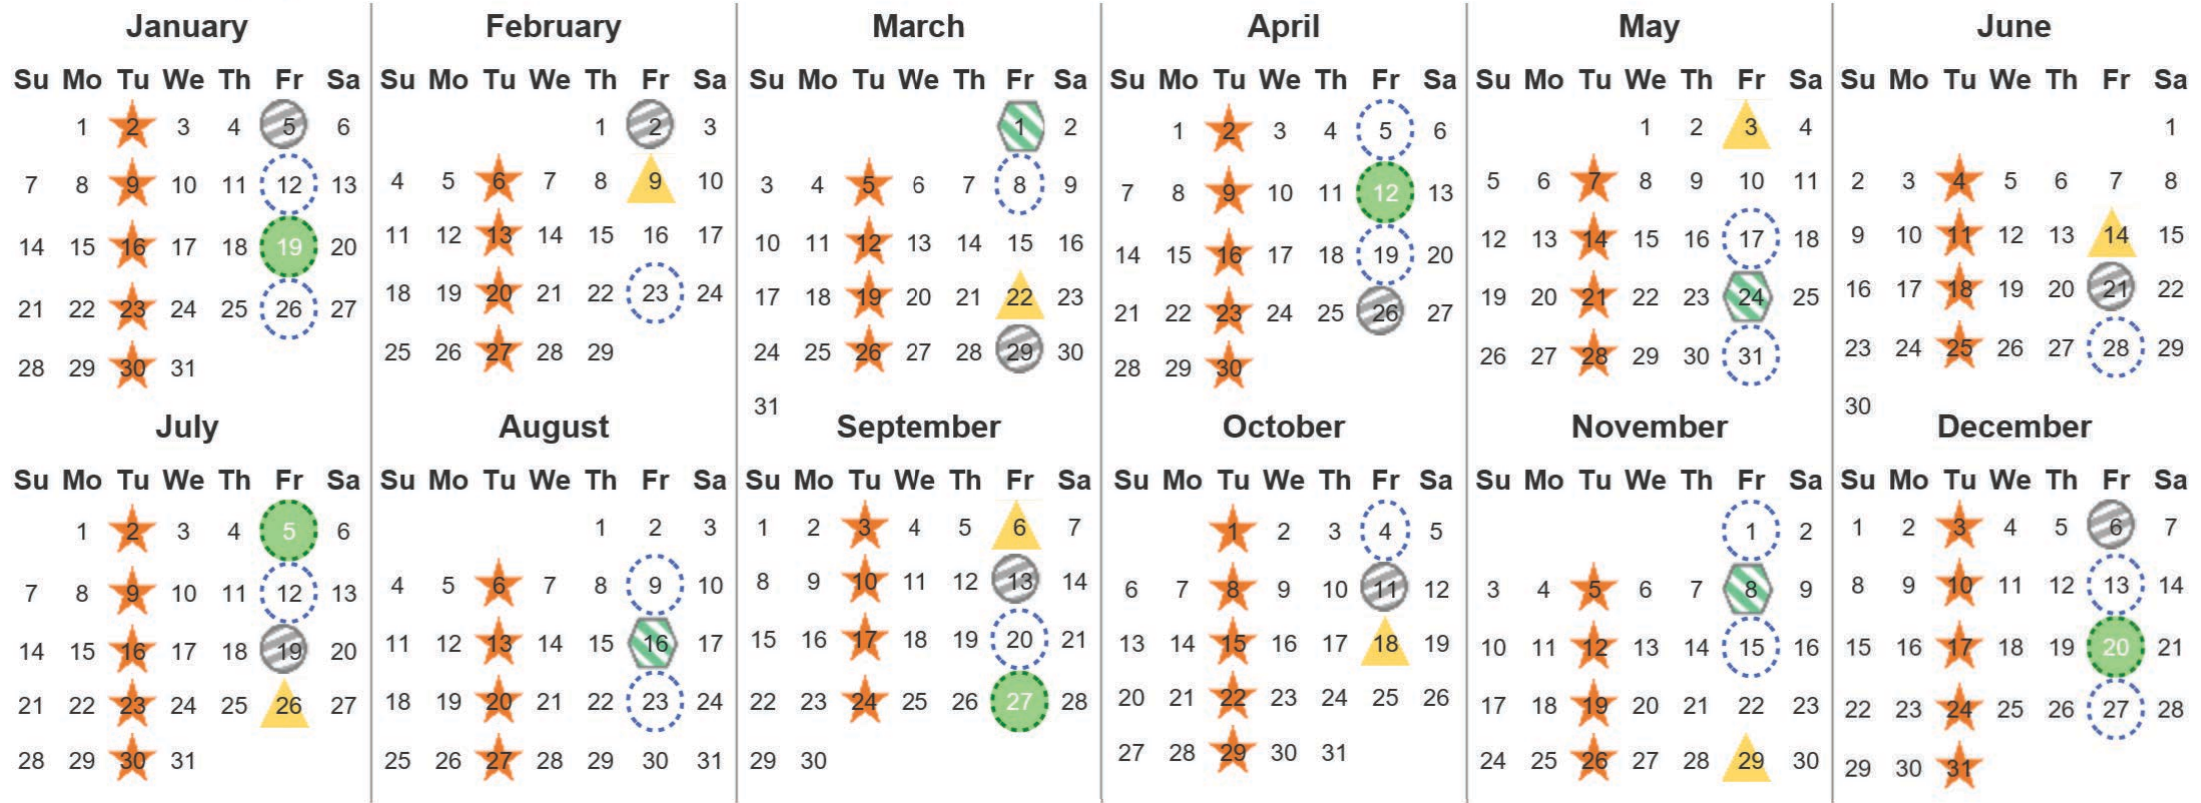

Your waste and recycling collection dates for 2024.

 Non-recyclable Bin Only for items that cannot be recycled	 Recycling Bin Paper, card & cardboard • Plastic bottles, pots, tubs & trays • Tins, cans & empty aerosols • Cartons	 Glass Bin Glass bottles & jars	 Food Caddy All cooked & uncooked food waste
---	---	--	---

Please place your bins out for collection by **6.00am** on your collection day.

  	  	 	 	 	 
---	---	---	---	---	---

Festive Collections
Check local press or website for details