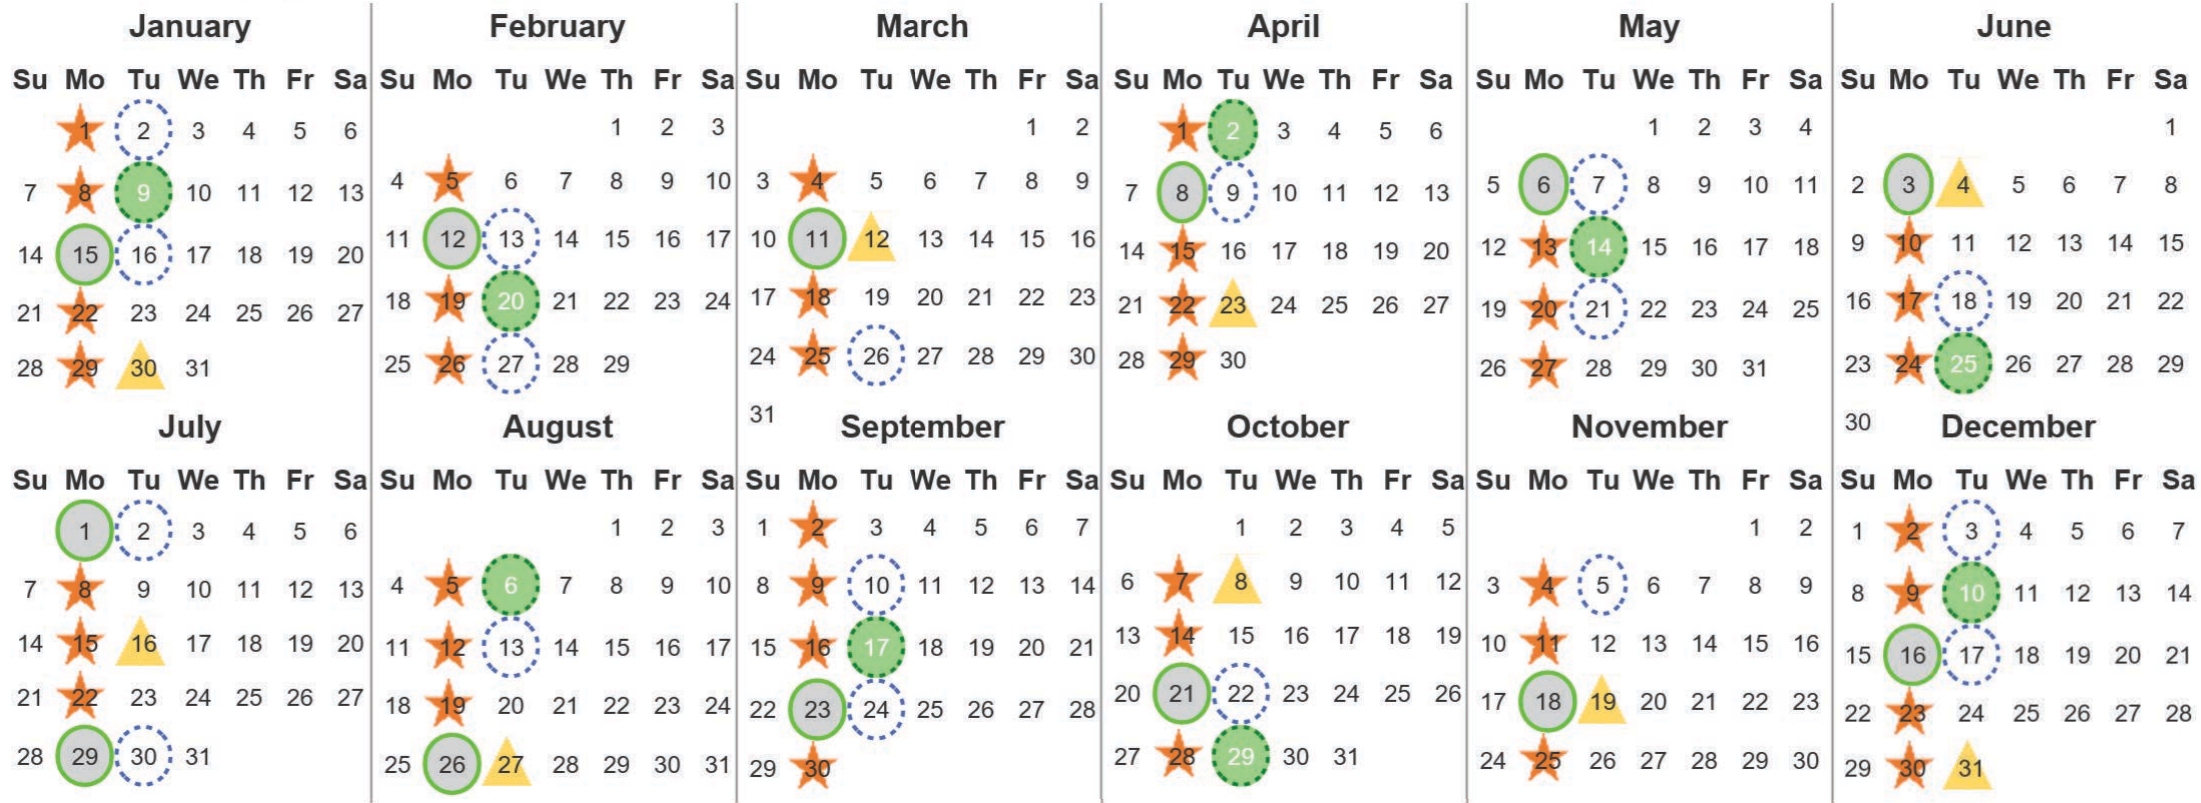

Your waste and recycling collection dates for 2024.

 <p><b>Non-recyclable Bin</b> Only for items that cannot be recycled</p>	 <p><b>Recycling Bin</b> Paper, card &amp; cardboard • Plastic bottles, pots, tubs &amp; trays • Tins, cans &amp; empty aerosols • Cartons</p>	 <p><b>Glass Bin</b> Glass bottles &amp; jars</p>	 <p><b>Food Caddy</b> All cooked &amp; uncooked food waste</p>
---	---	--	---

Please place your bins out for collection by **6.00am** on your collection day.

  	  	 	 	 	 <p><b>Festive Collections</b> Check local press or website for details</p>
---	---	---	---	---	--

Calendar Reference: LOM06