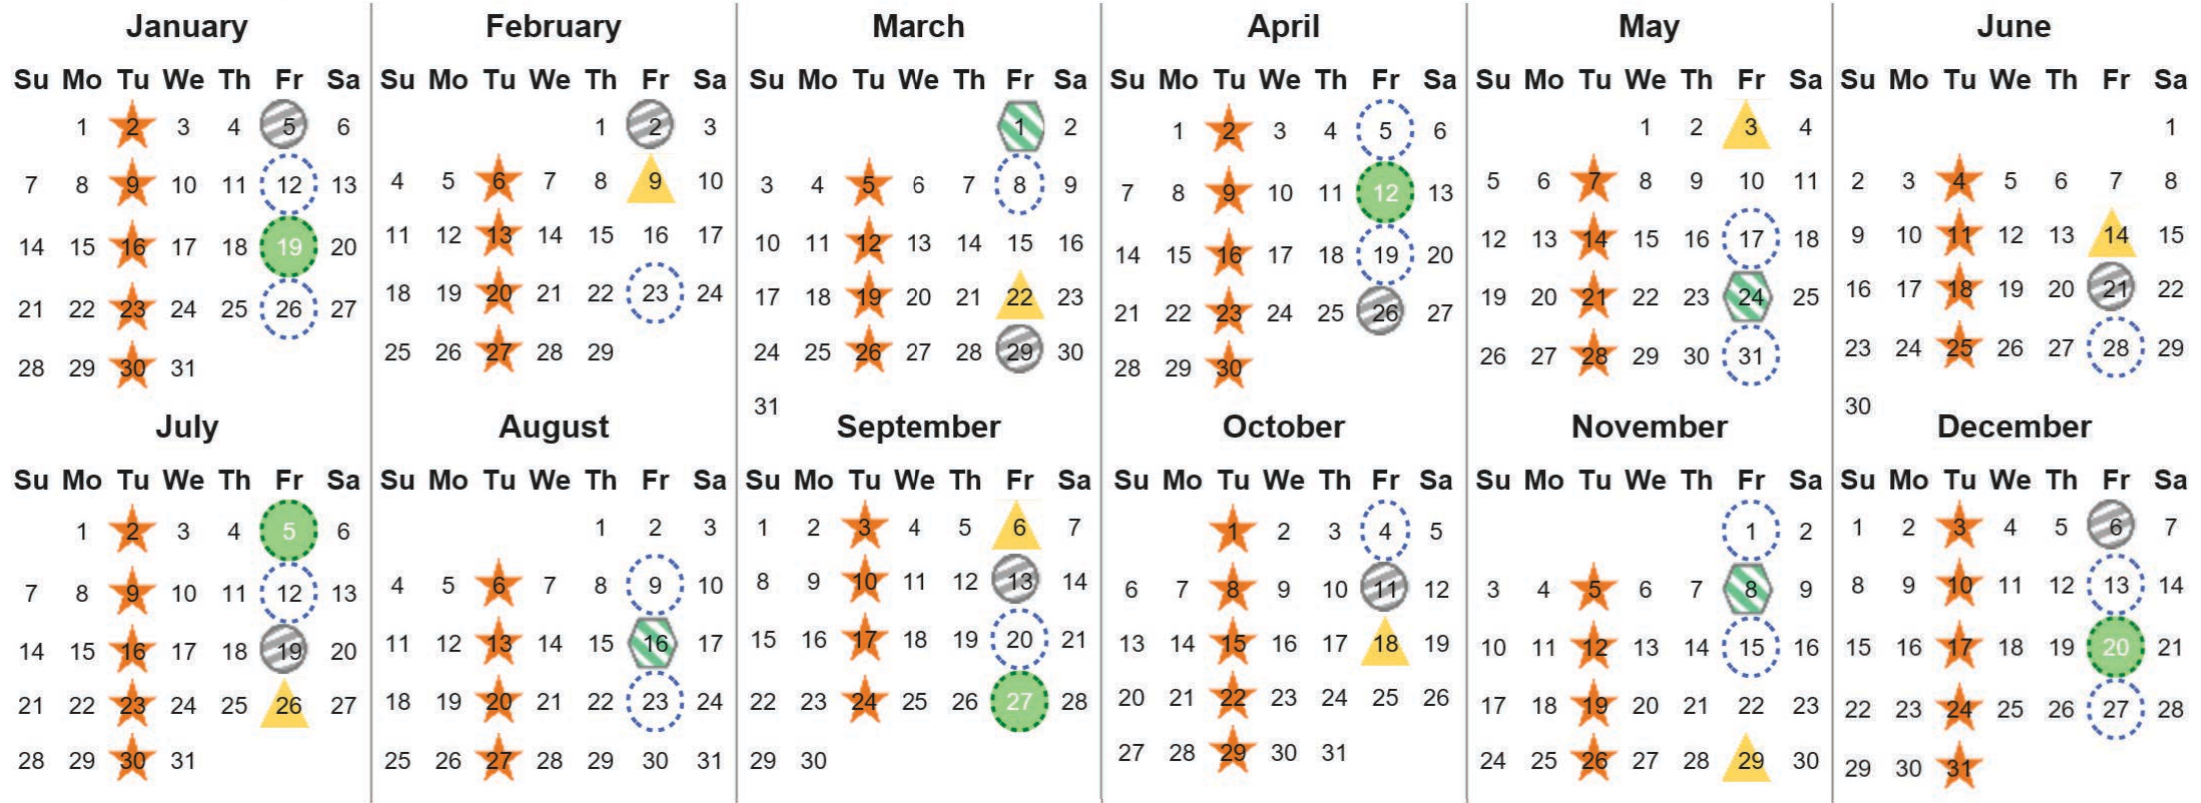

Your waste and recycling collection dates for 2024.

<b>Non-recyclable Bin</b> Only for items that cannot be recycled	<b>Recycling Bin</b> Paper, card & cardboard • Plastic bottles, pots, tubs & trays • Tins, cans & empty aerosols • Cartons	<b>Glass Bin</b> Glass bottles & jars	<b>Food Caddy</b> All cooked & uncooked food waste
---	---	--	---

Please place your bins out for collection by **6.00am** on your collection day.

--	--	--	--	--	--	--	--	--	--	--

**Festive Collections**  
Check local press or website for details

Calendar Reference: LOM57