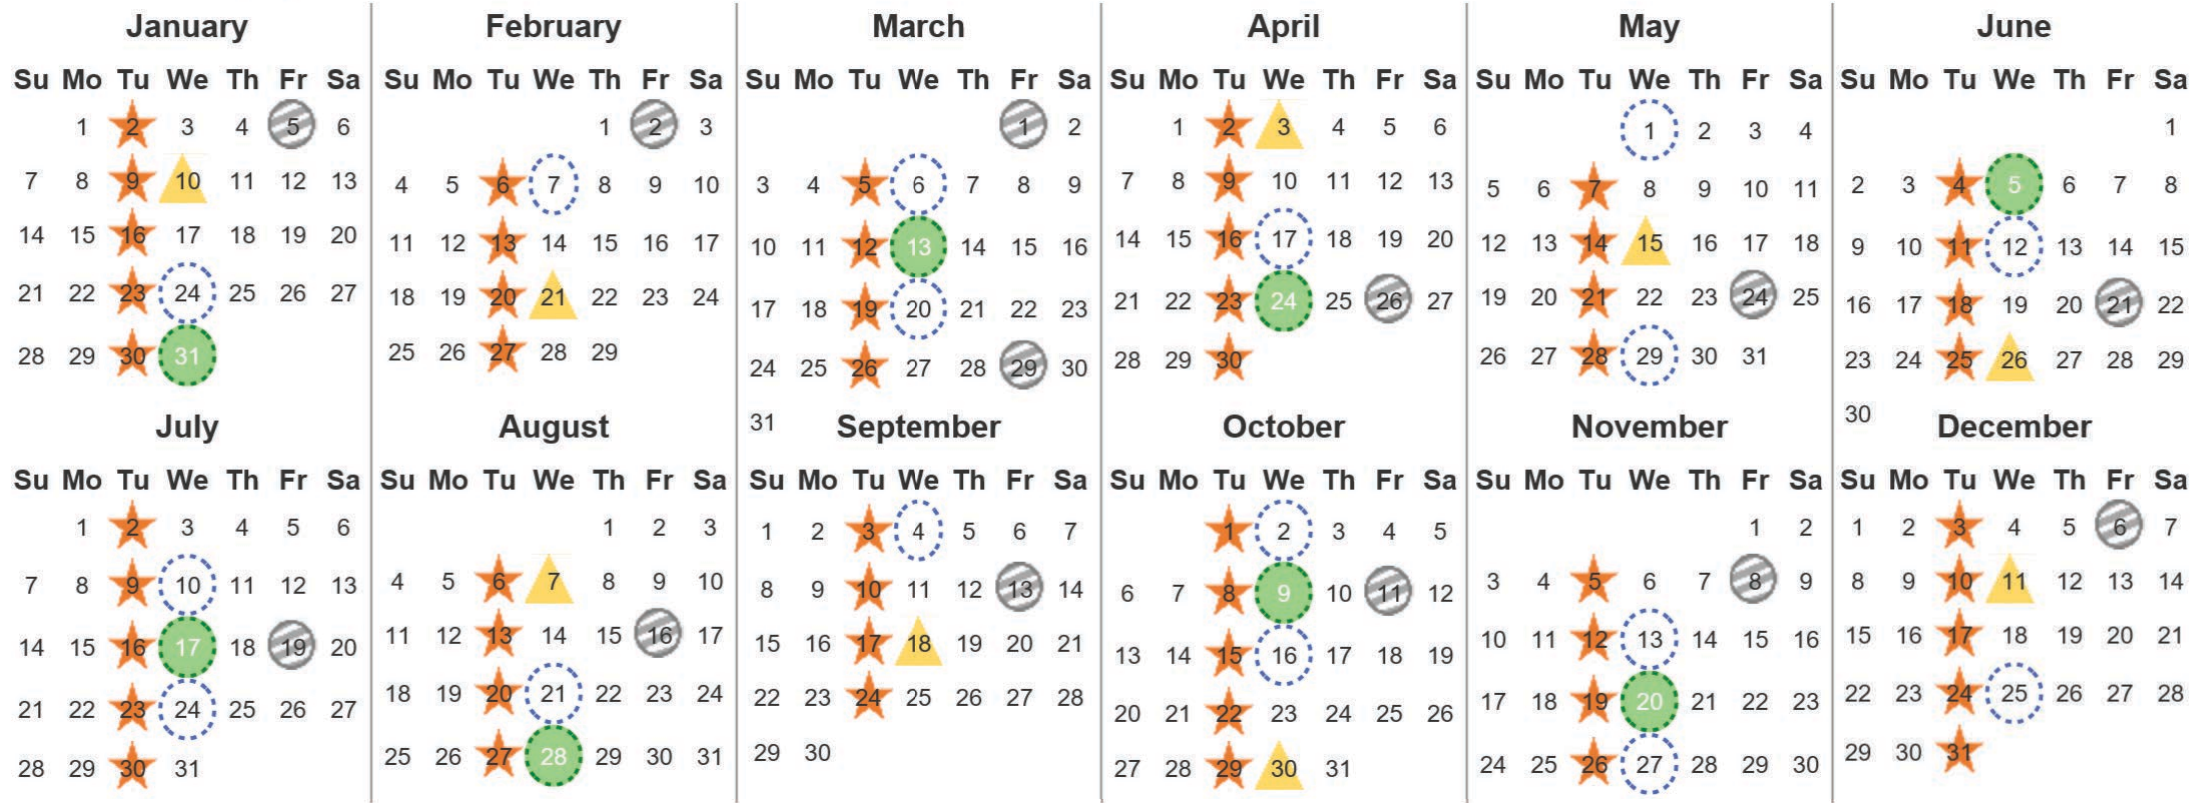

Your waste and recycling collection dates for 2024.

 Non-recyclable Bin Only for items that cannot be recycled	 Recycling Bin Paper, card & cardboard • Plastic bottles, pots, tubs & trays • Tins, cans & empty aerosols • Cartons	 Glass Bin Glass bottles & jars	 Food Caddy All cooked & uncooked food waste
---	---	--	---

Please place your bins out for collection by **6.00am** on your collection day.

 	 	 	 	 	 Festive Collections Check local press or website for details
---	---	---	--	---	--

Calendar Reference: LOM52