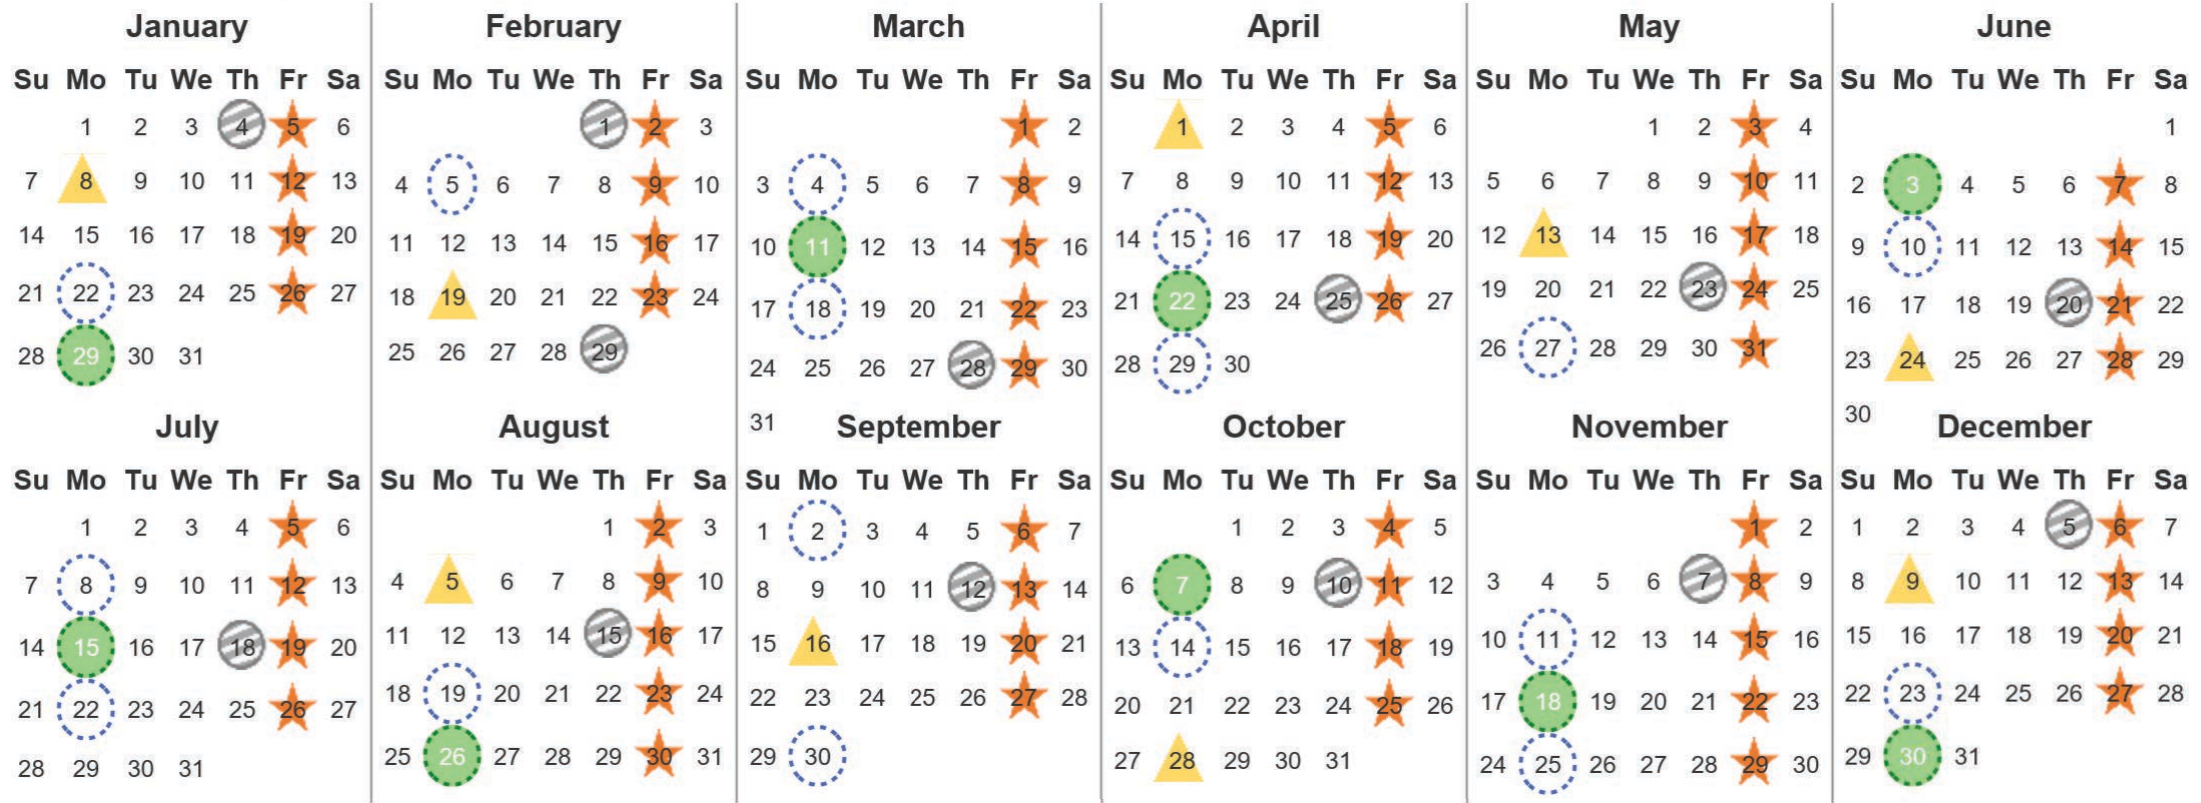

Your waste and recycling collection dates for 2024.

 <b>Non-recyclable Bin</b> Only for items that cannot be recycled	 <b>Recycling Bin</b> Paper, card & cardboard • Plastic bottles, pots, tubs & trays • Tins, cans & empty aerosols • Cartons	 <b>Glass Bin</b> Glass bottles & jars	 <b>Food Caddy</b> All cooked & uncooked food waste
---	---	--	---

Please place your bins out for collection by **6.00am** on your collection day.

  	  	 	 	 <b>Festeive Collections</b> Check local press or website for details
---	---	--	---	---

Calendar Reference: LOM51