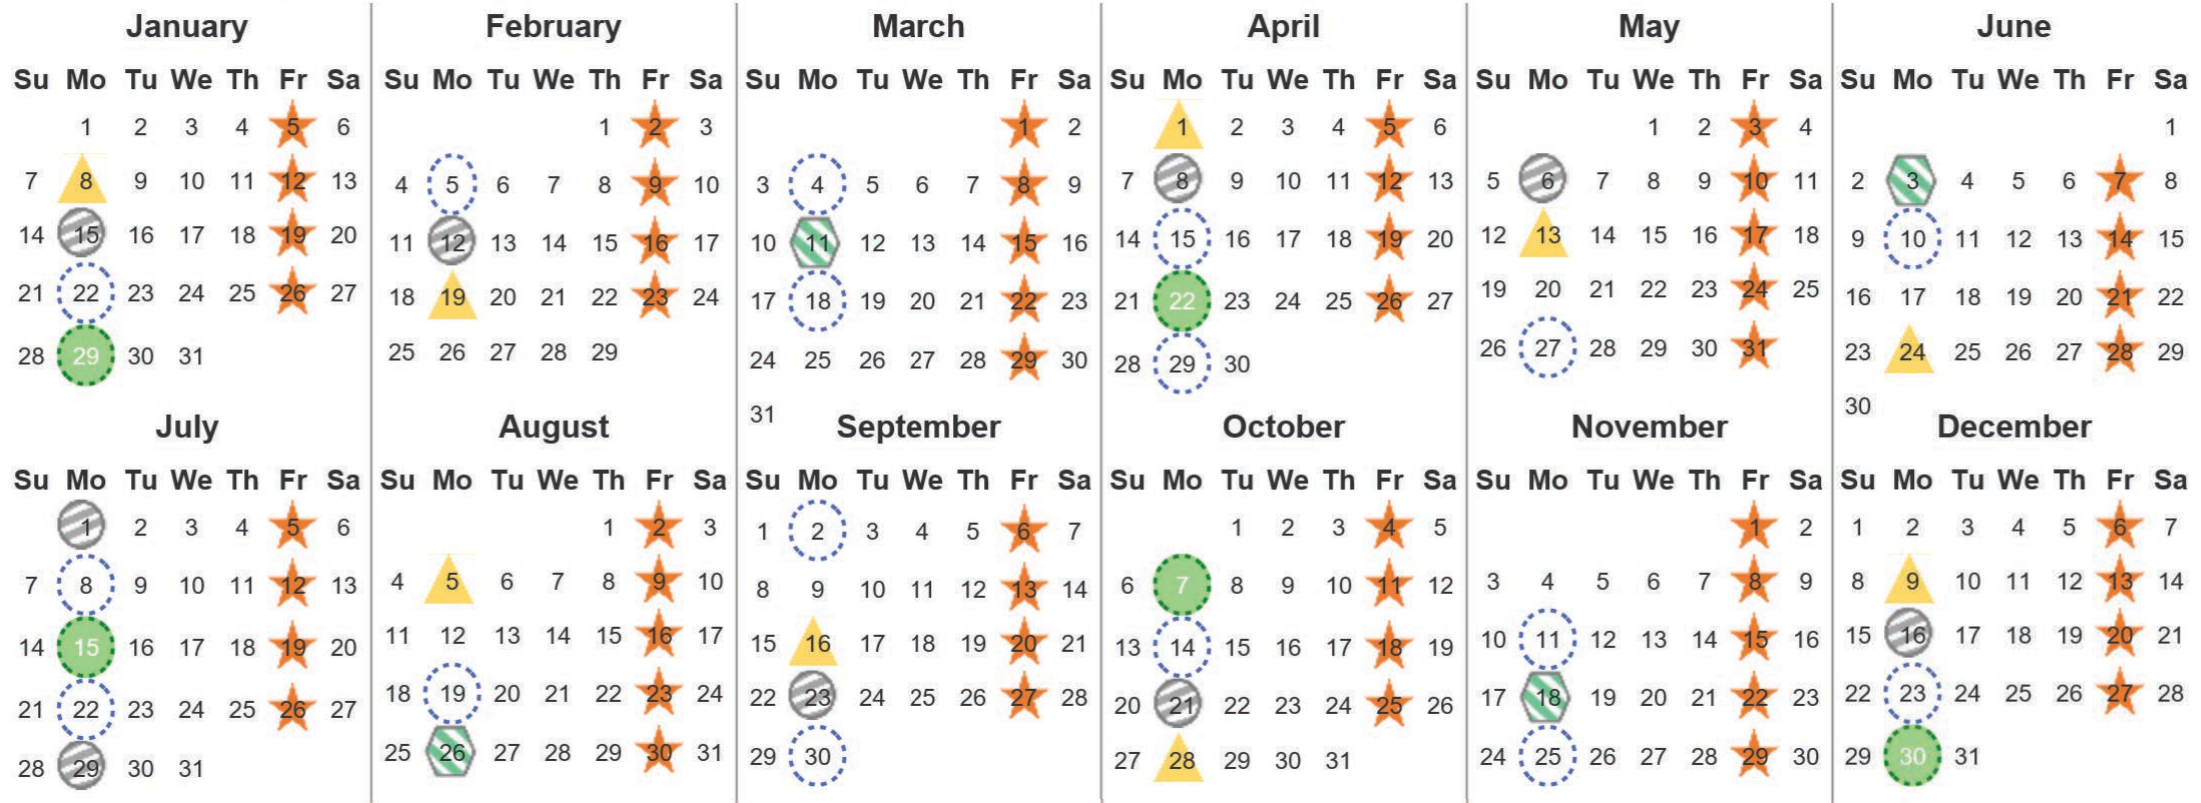

Your waste and recycling collection dates for 2024.

 Non-recyclable Bin Only for items that cannot be recycled	 Recycling Bin Paper, card & cardboard • Plastic bottles, pots, tubs & trays • Tins, cans & empty aerosols • Cartons	 Glass Bin Glass bottles & jars	 Food Caddy All cooked & uncooked food waste
---	---	--	---

Please place your bins out for collection by **6.00am** on your collection day.

  	  	 	 	 	 
---	---	---	--	---	---

Festive Collections
Check local press or website for details

Calendar Reference: LOM50