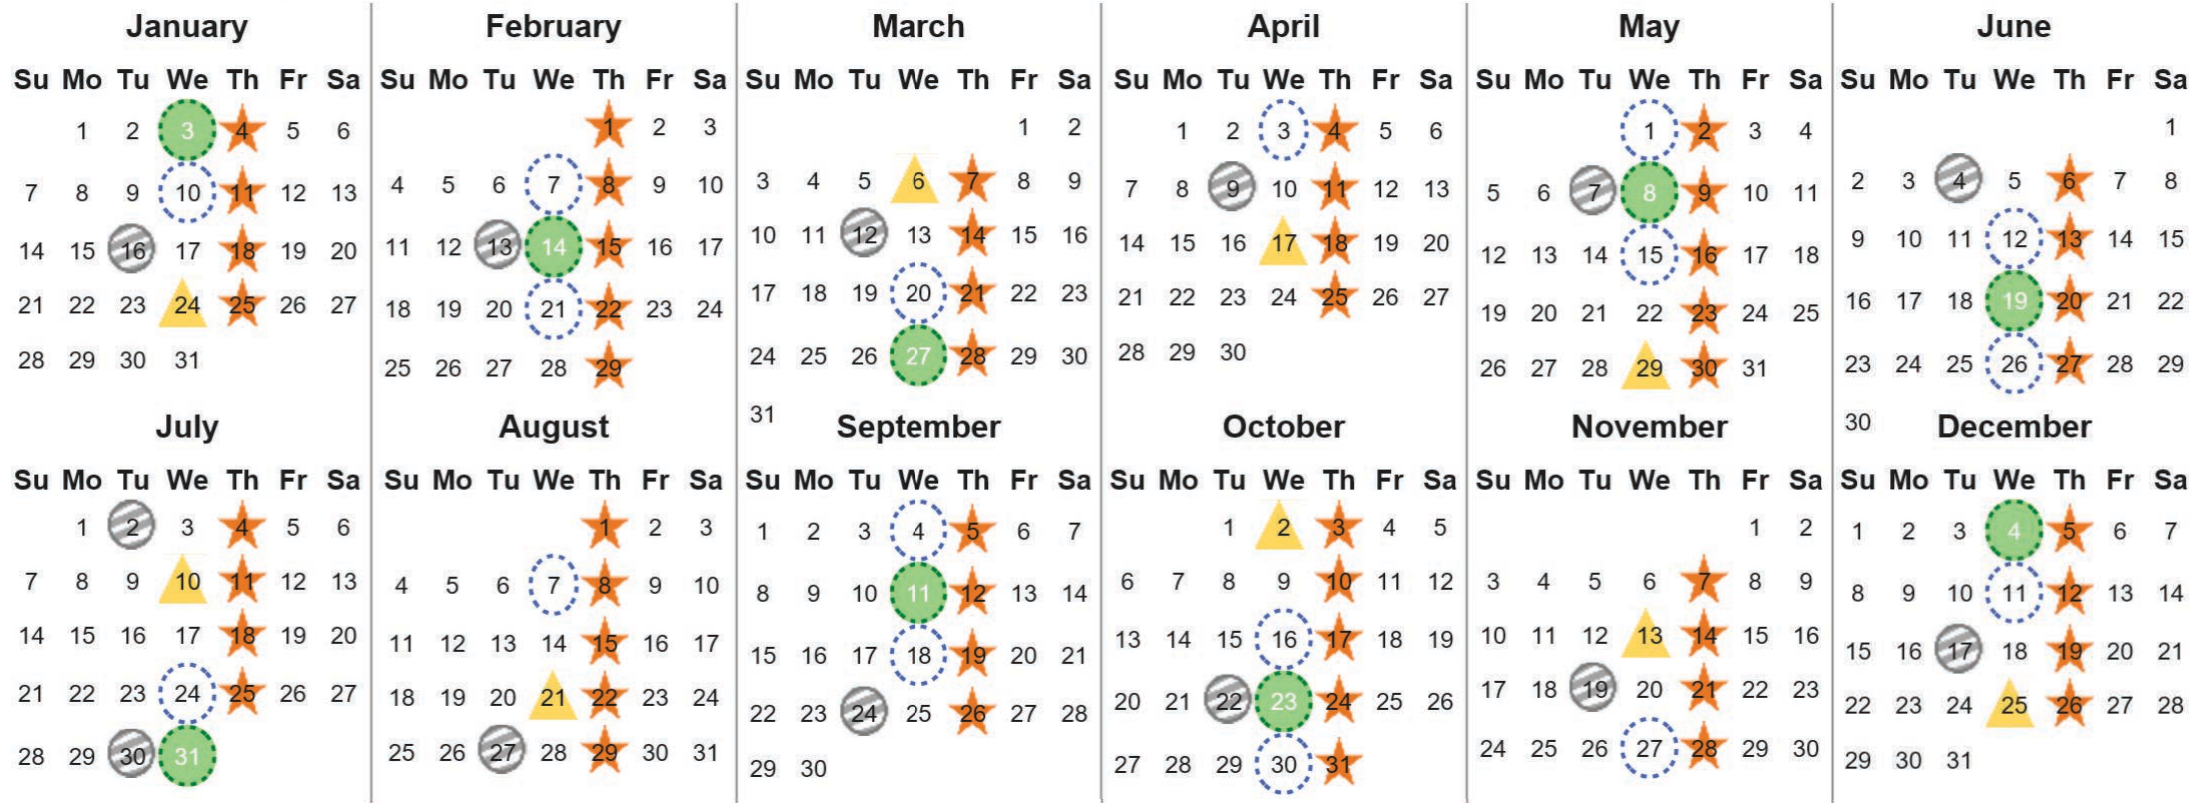

Your waste and recycling collection dates for 2024.

 Non-recyclable Bin Only for items that cannot be recycled	 Recycling Bin Paper, card & cardboard • Plastic bottles, pots, tubs & trays • Tins, cans & empty aerosols • Cartons	 Glass Bin Glass bottles & jars	 Food Caddy All cooked & uncooked food waste
---	---	--	---

Please place your bins out for collection by **6.00am** on your collection day.

 	 	 	 	 	 Festive Collections Check local press or website for details
---	---	---	--	---	--

Calendar Reference: LOM46